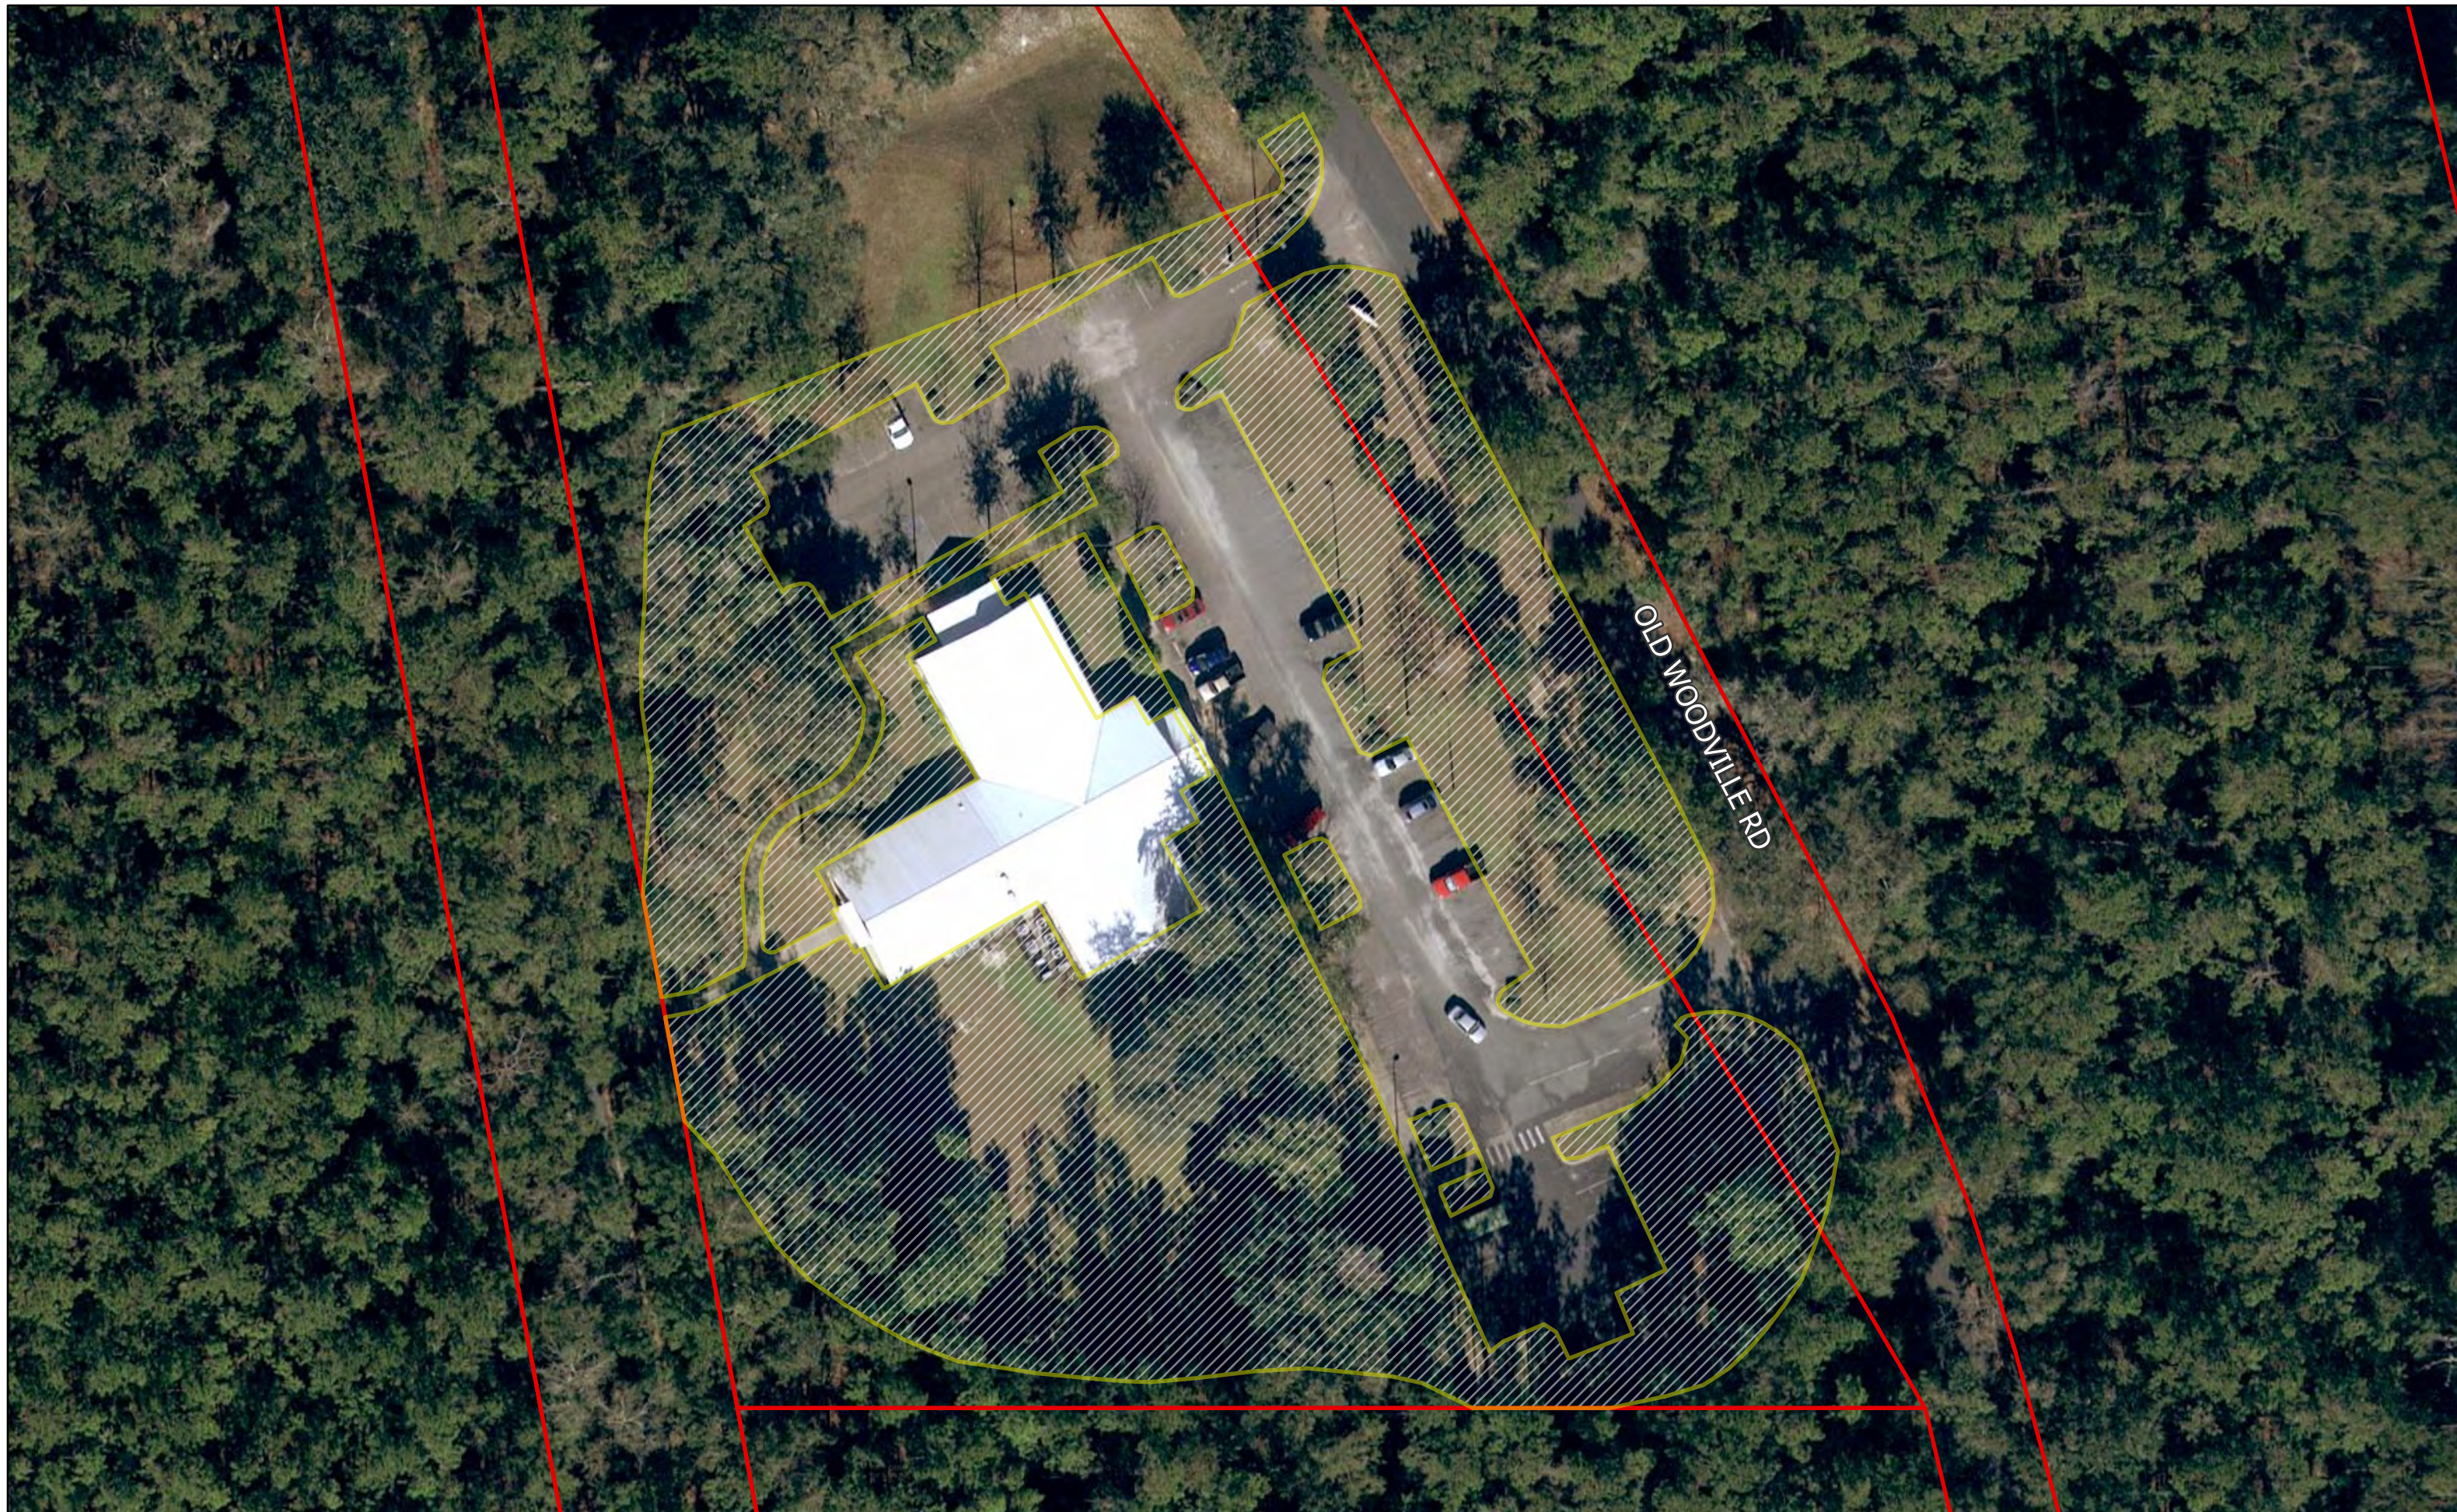

Office of Resource Stewardship

Mowing Acreage: 1.46

Pauper Cemetery

Mowing Acreage: 3.1

Public Safety Complex

Mowing Acreage: 4.96

Public Works

Mowing Acreage: 5.25

Robert Stevens Health Clinic

Mowing Acreage: 2

MEDICAL COMMONS CT

ORANGE AVE W

Southside Health Clinic

Mowing Acreage: 2.04

W THARPE ST

W THARPE ST

Tharpe Street Warehouse

Mowing Acreage: 0.18

Traffic Court

Mowing Acreage: 0.46

Woodville Community Center and Library

Mowing Acreage: 1.81