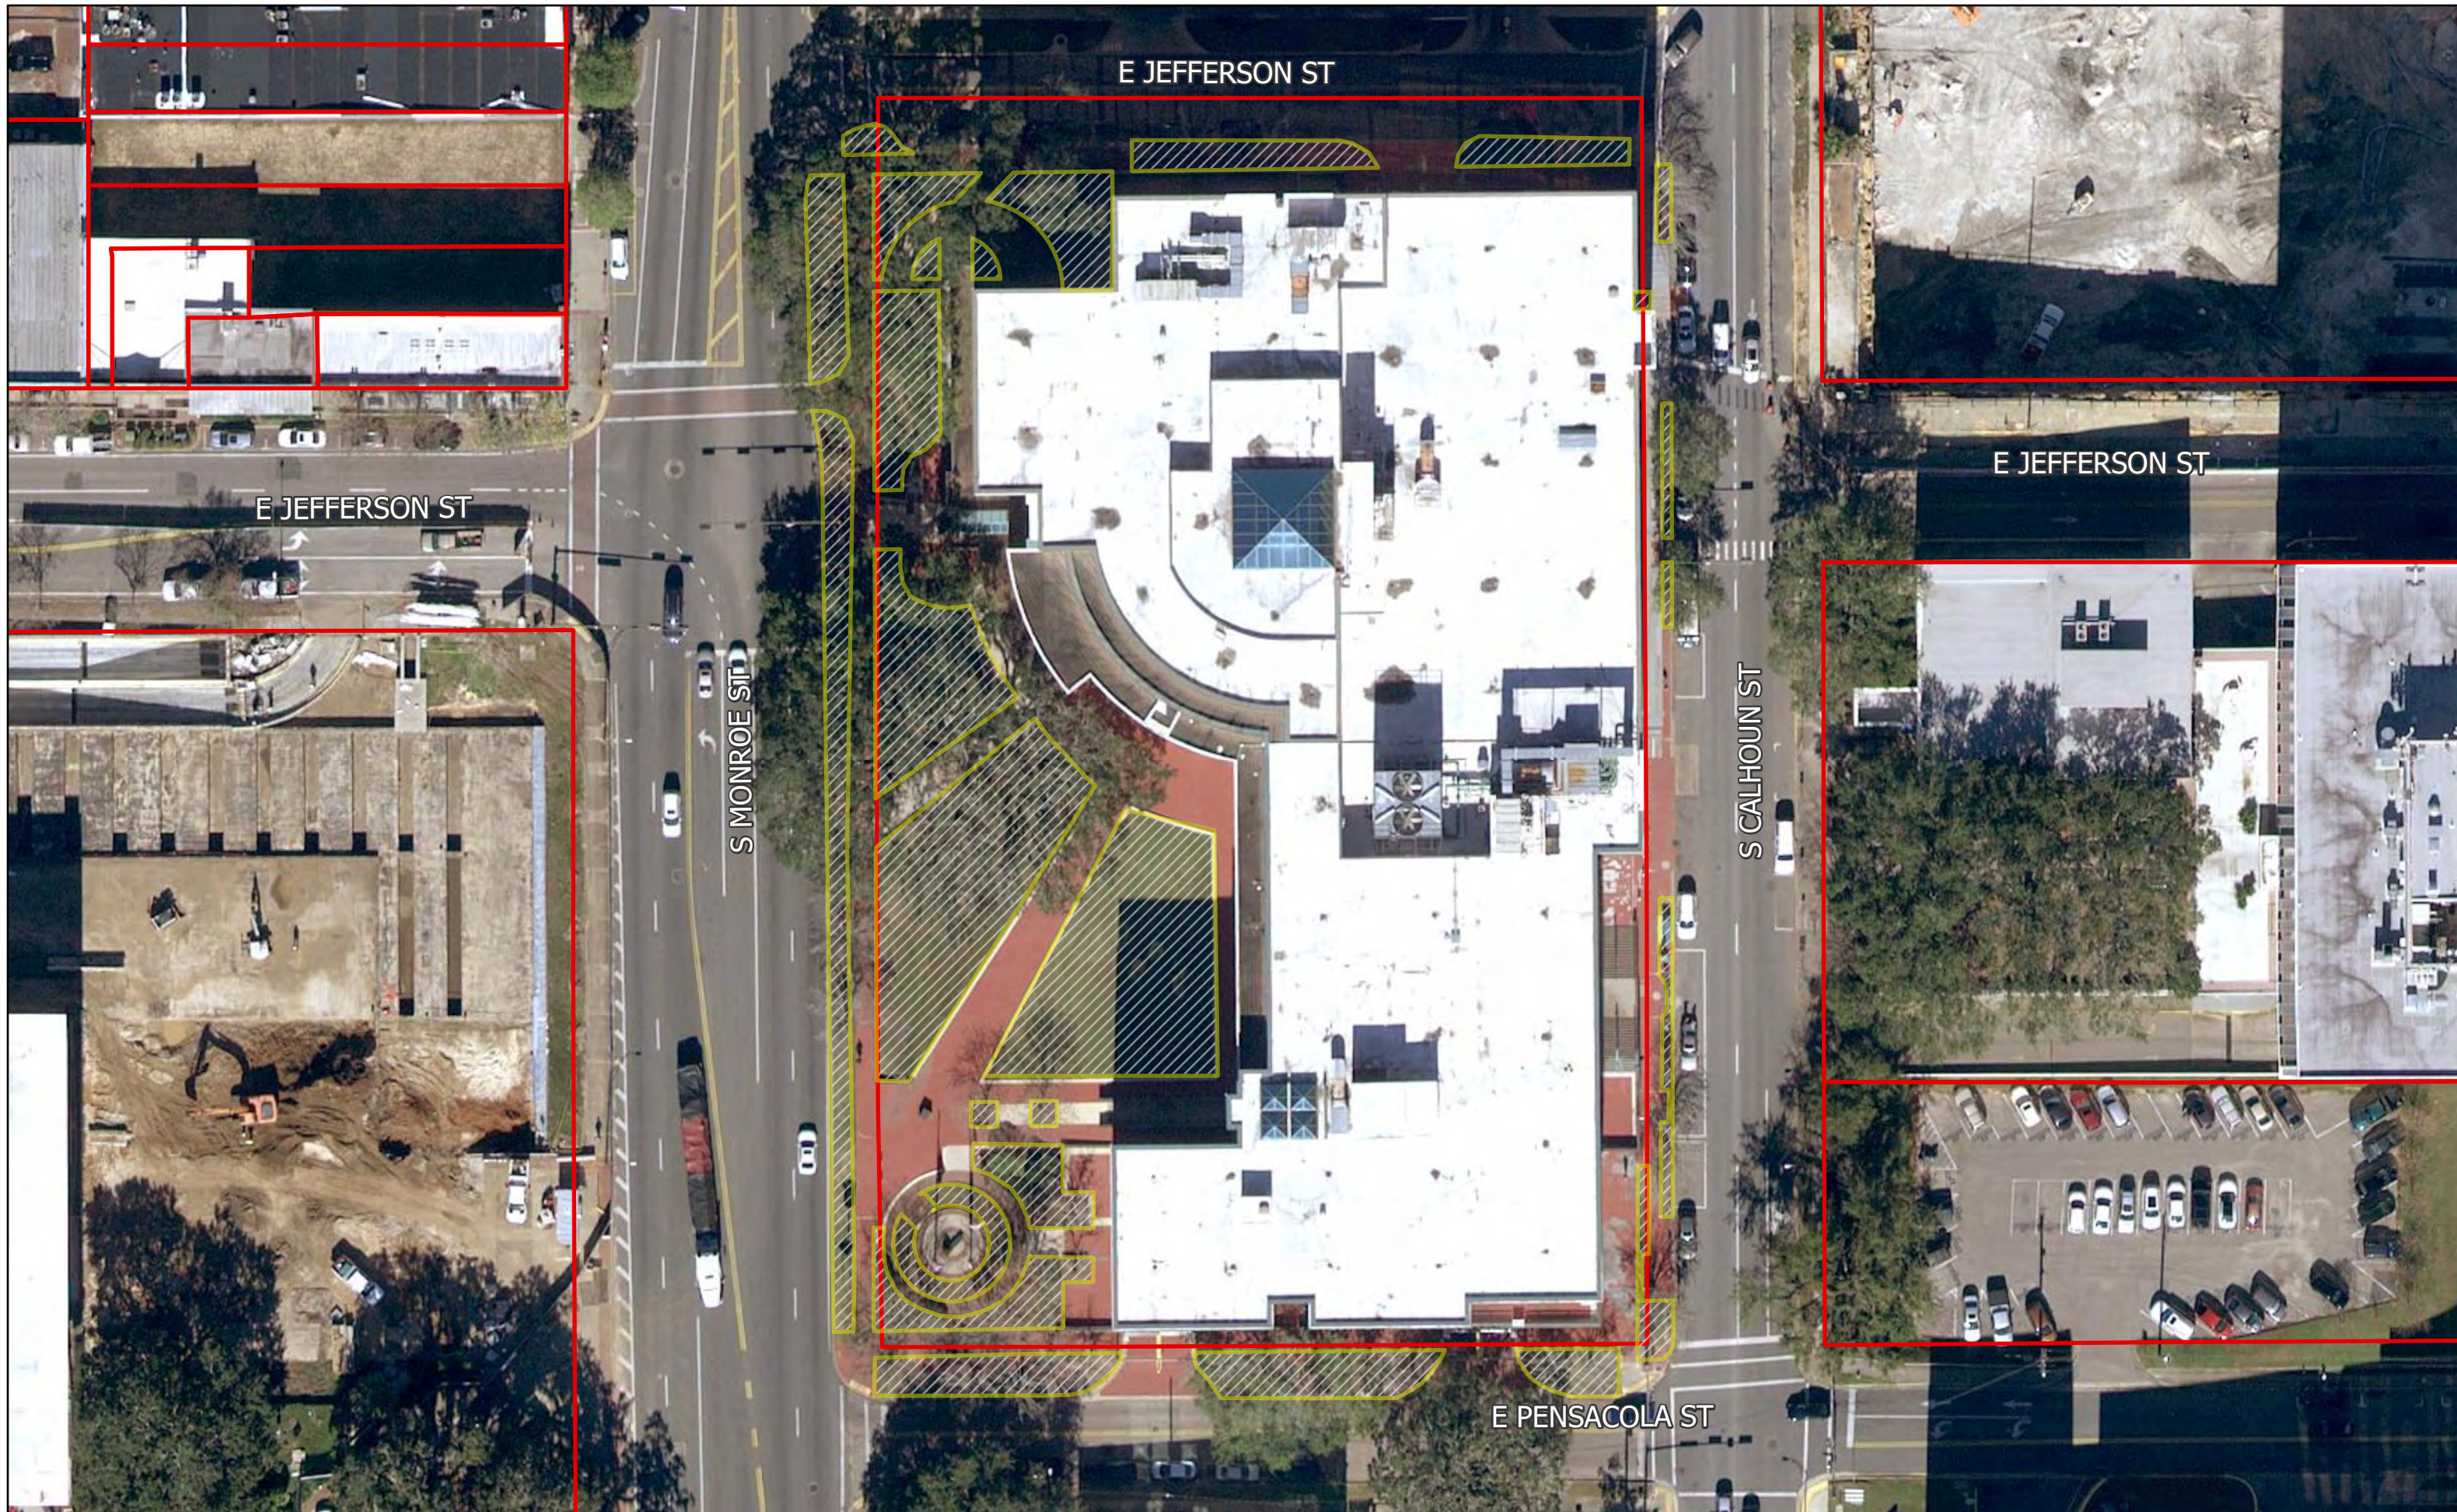

Leon County Courthouse

Mowing Acreage: 0.58