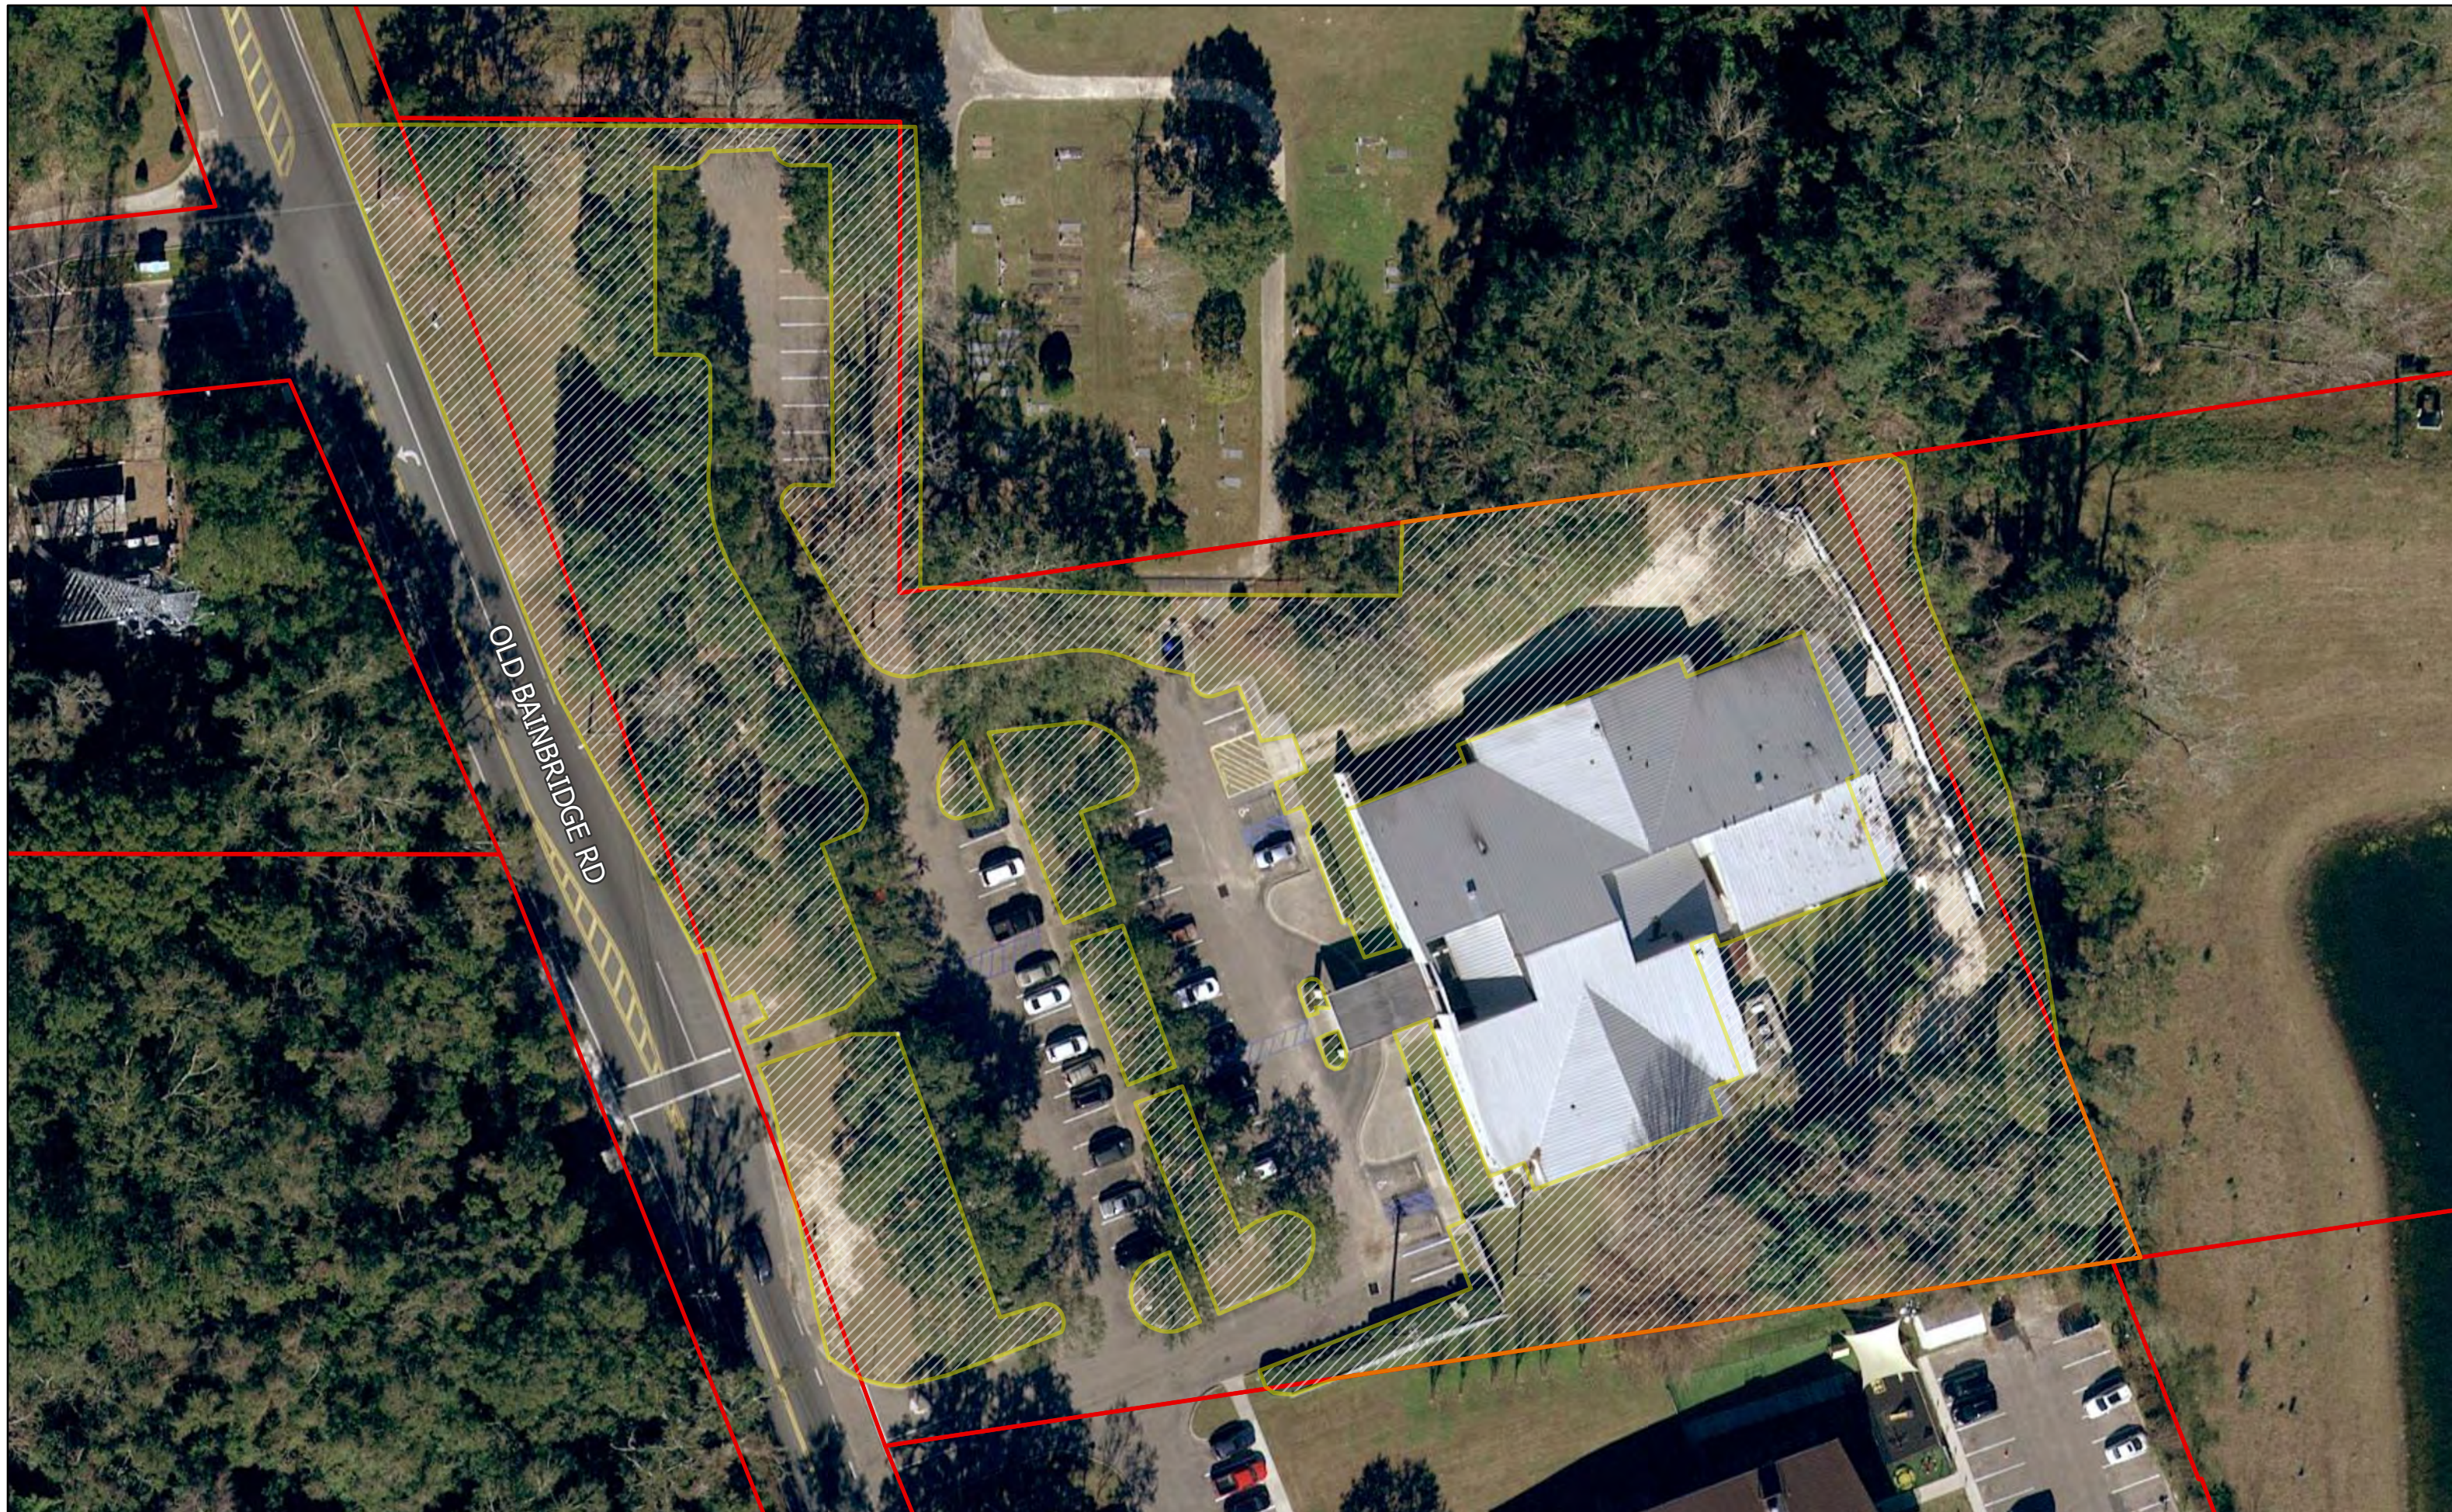

OLD BRIAR TRL

FOX RD

Moody Cemetery

Mowing Acreage: 0.76

Northeast Library

Mowing Acreage: 2.8

S MONROE ST

S GADSDEN ST

Office of Resource Stewardship

Mowing Acreage: 1.46

Pauper Cemetery

Mowing Acreage: 3.1

Public Safety Complex

Mowing Acreage: 4.96

Public Works

Mowing Acreage: 5.25

Robert Stevens Health Clinic

Mowing Acreage: 2

MEDICAL COMMONS CT

ORANGE AVE W

Southside Health Clinic

Mowing Acreage: 2.04

W THARPE ST

W THARPE ST

Tharpe Street Warehouse

Mowing Acreage: 0.18

Traffic Court

Mowing Acreage: 0.46

Woodville Community Center and Library

Mowing Acreage: 1.81