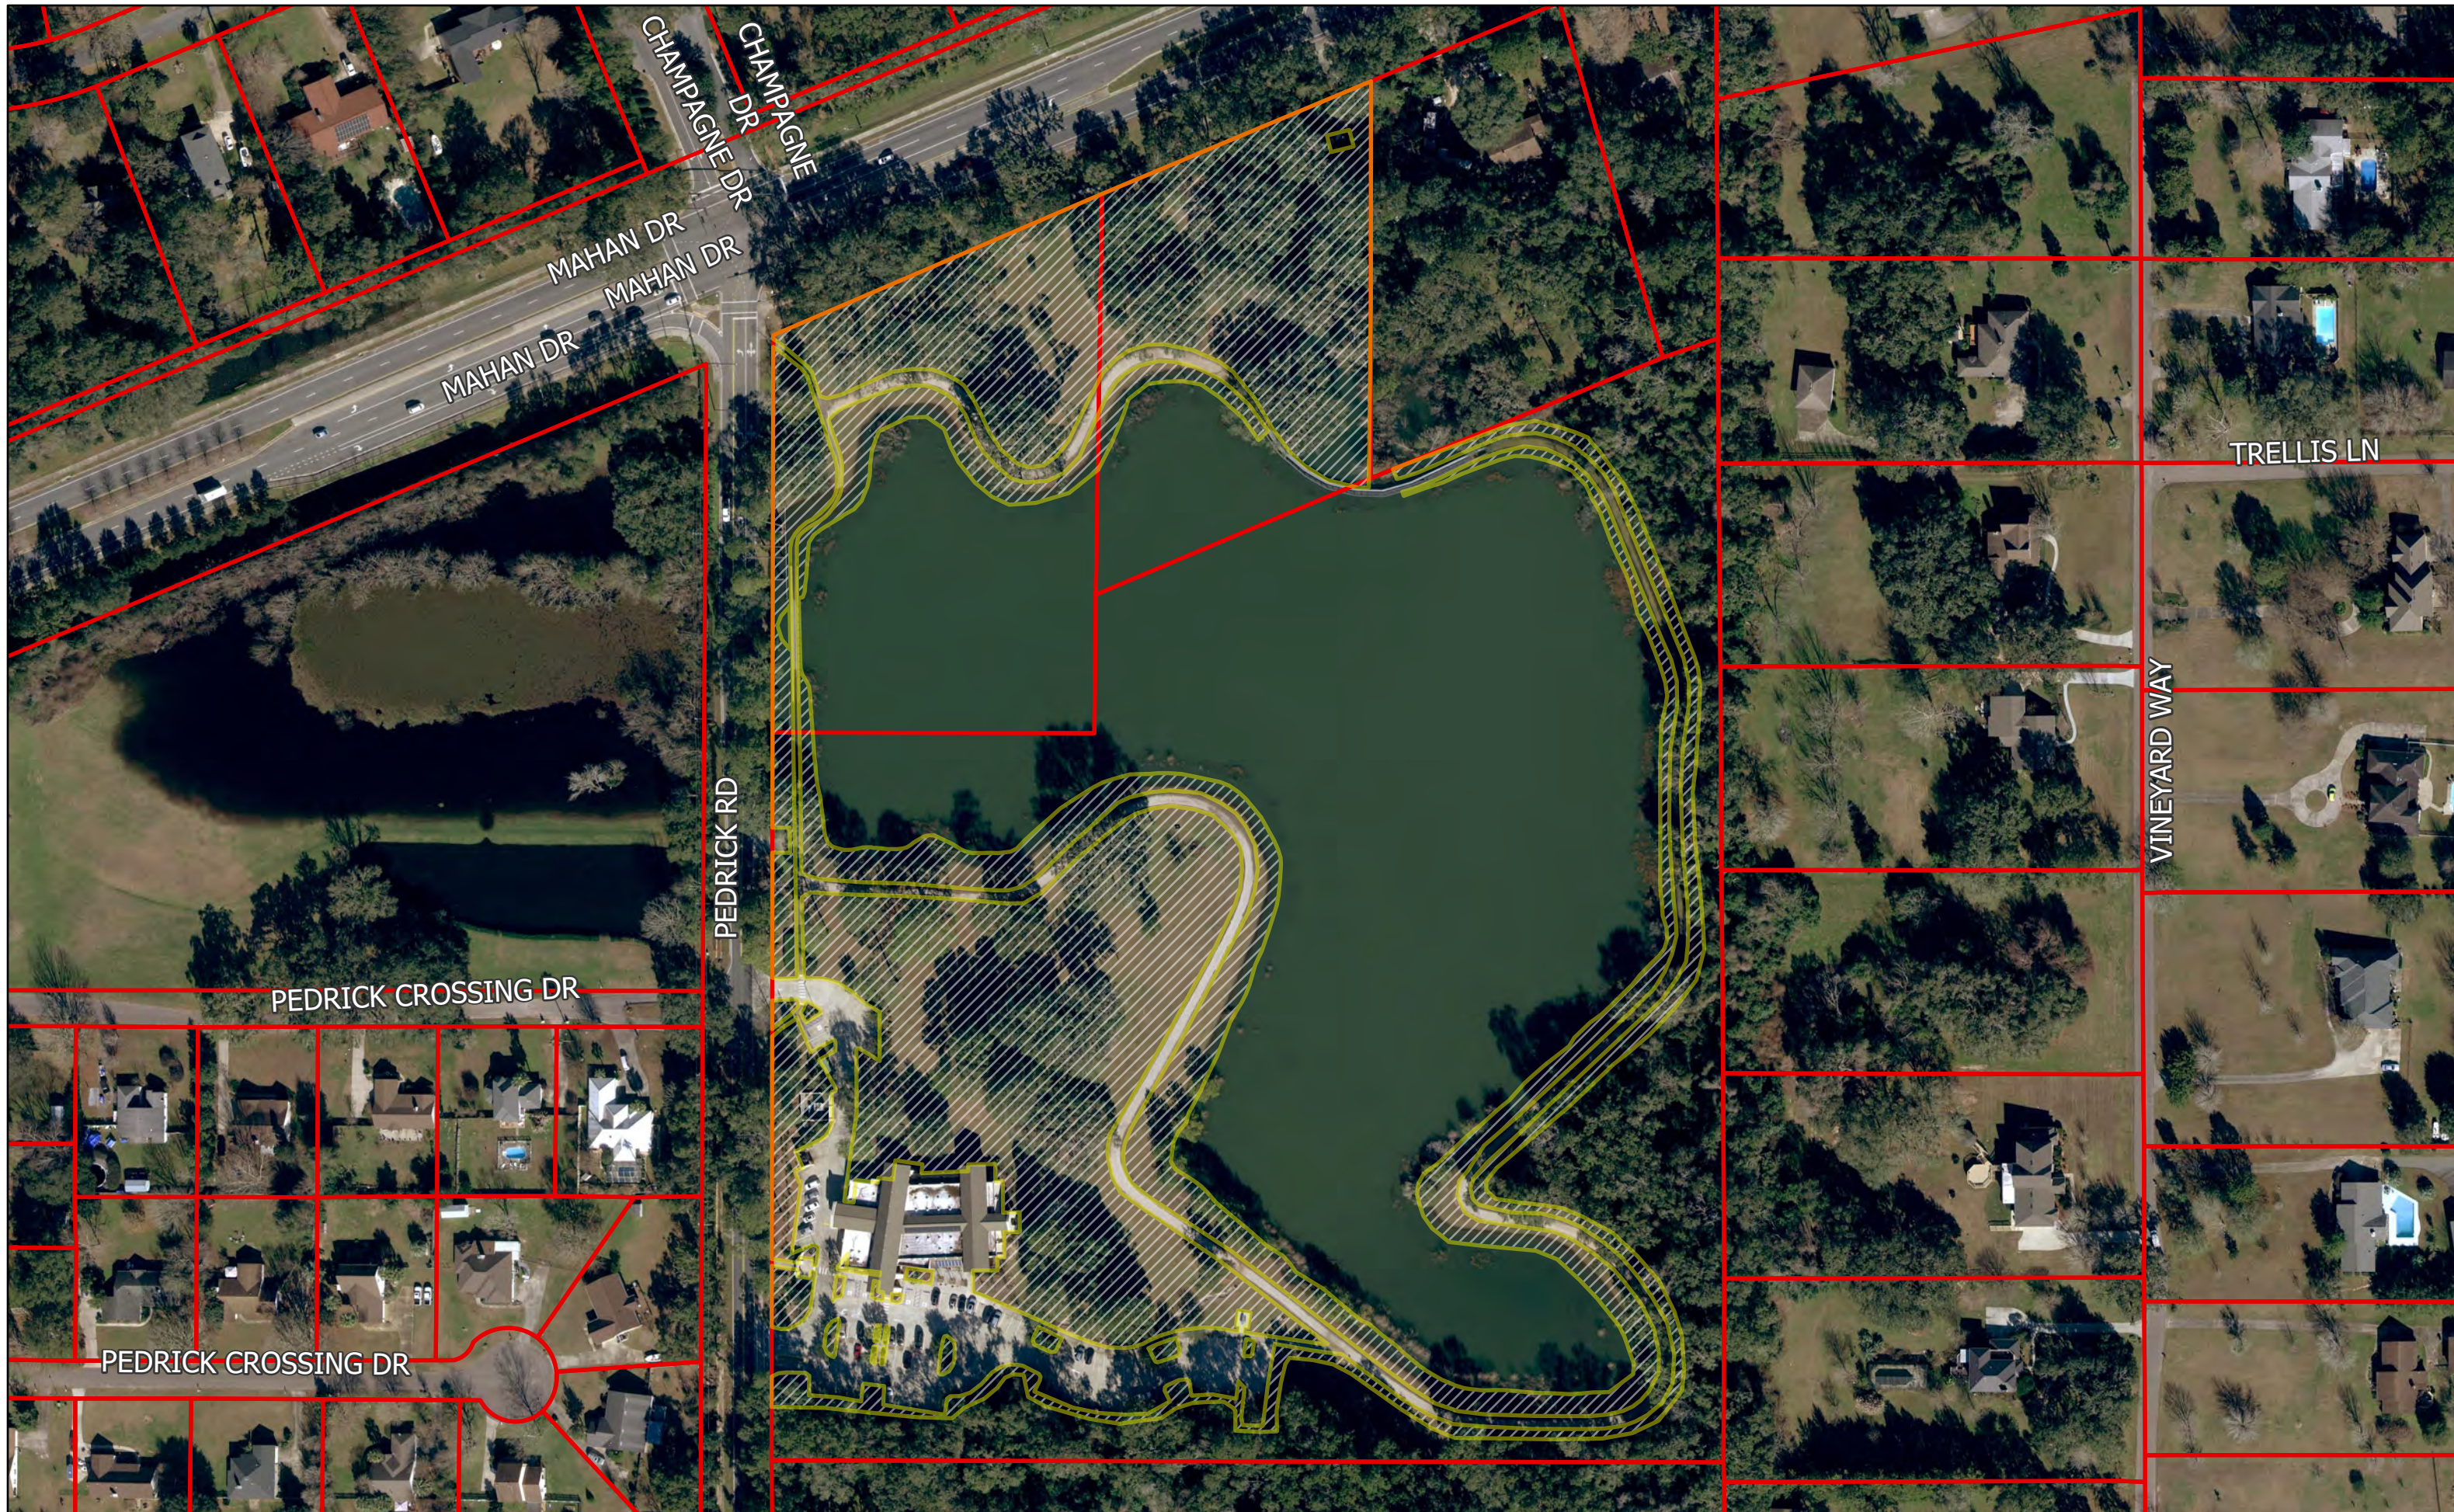

Agricultural Center

Mowing Acreage: 3.57

INDUSTRIAL DR

RAILROAD AVE

Amtrak

Mowing Acreage: 1.05

B.L. Perry Library

Mowing Acreage: 2.17

APPEYARD DR

APPEYARD DR

Community Services Complex

Mowing Acreage: 1.21

Eastside Library and Pedrick Park

Mowing Acreage: 9.23

BLOUNTSTOWN HWY

TOMMY LACKEY RD

OLD BRIAR TRL

FOX RD

Moody Cemetery

Mowing Acreage: 0.76

Northeast Library

Mowing Acreage: 2.8

S MONROE ST

S GADSDEN ST

Tharpe Street Warehouse

Mowing Acreage: 0.18

Traffic Court

Mowing Acreage: 0.46

Woodville Community Center and Library

Mowing Acreage: 1.81