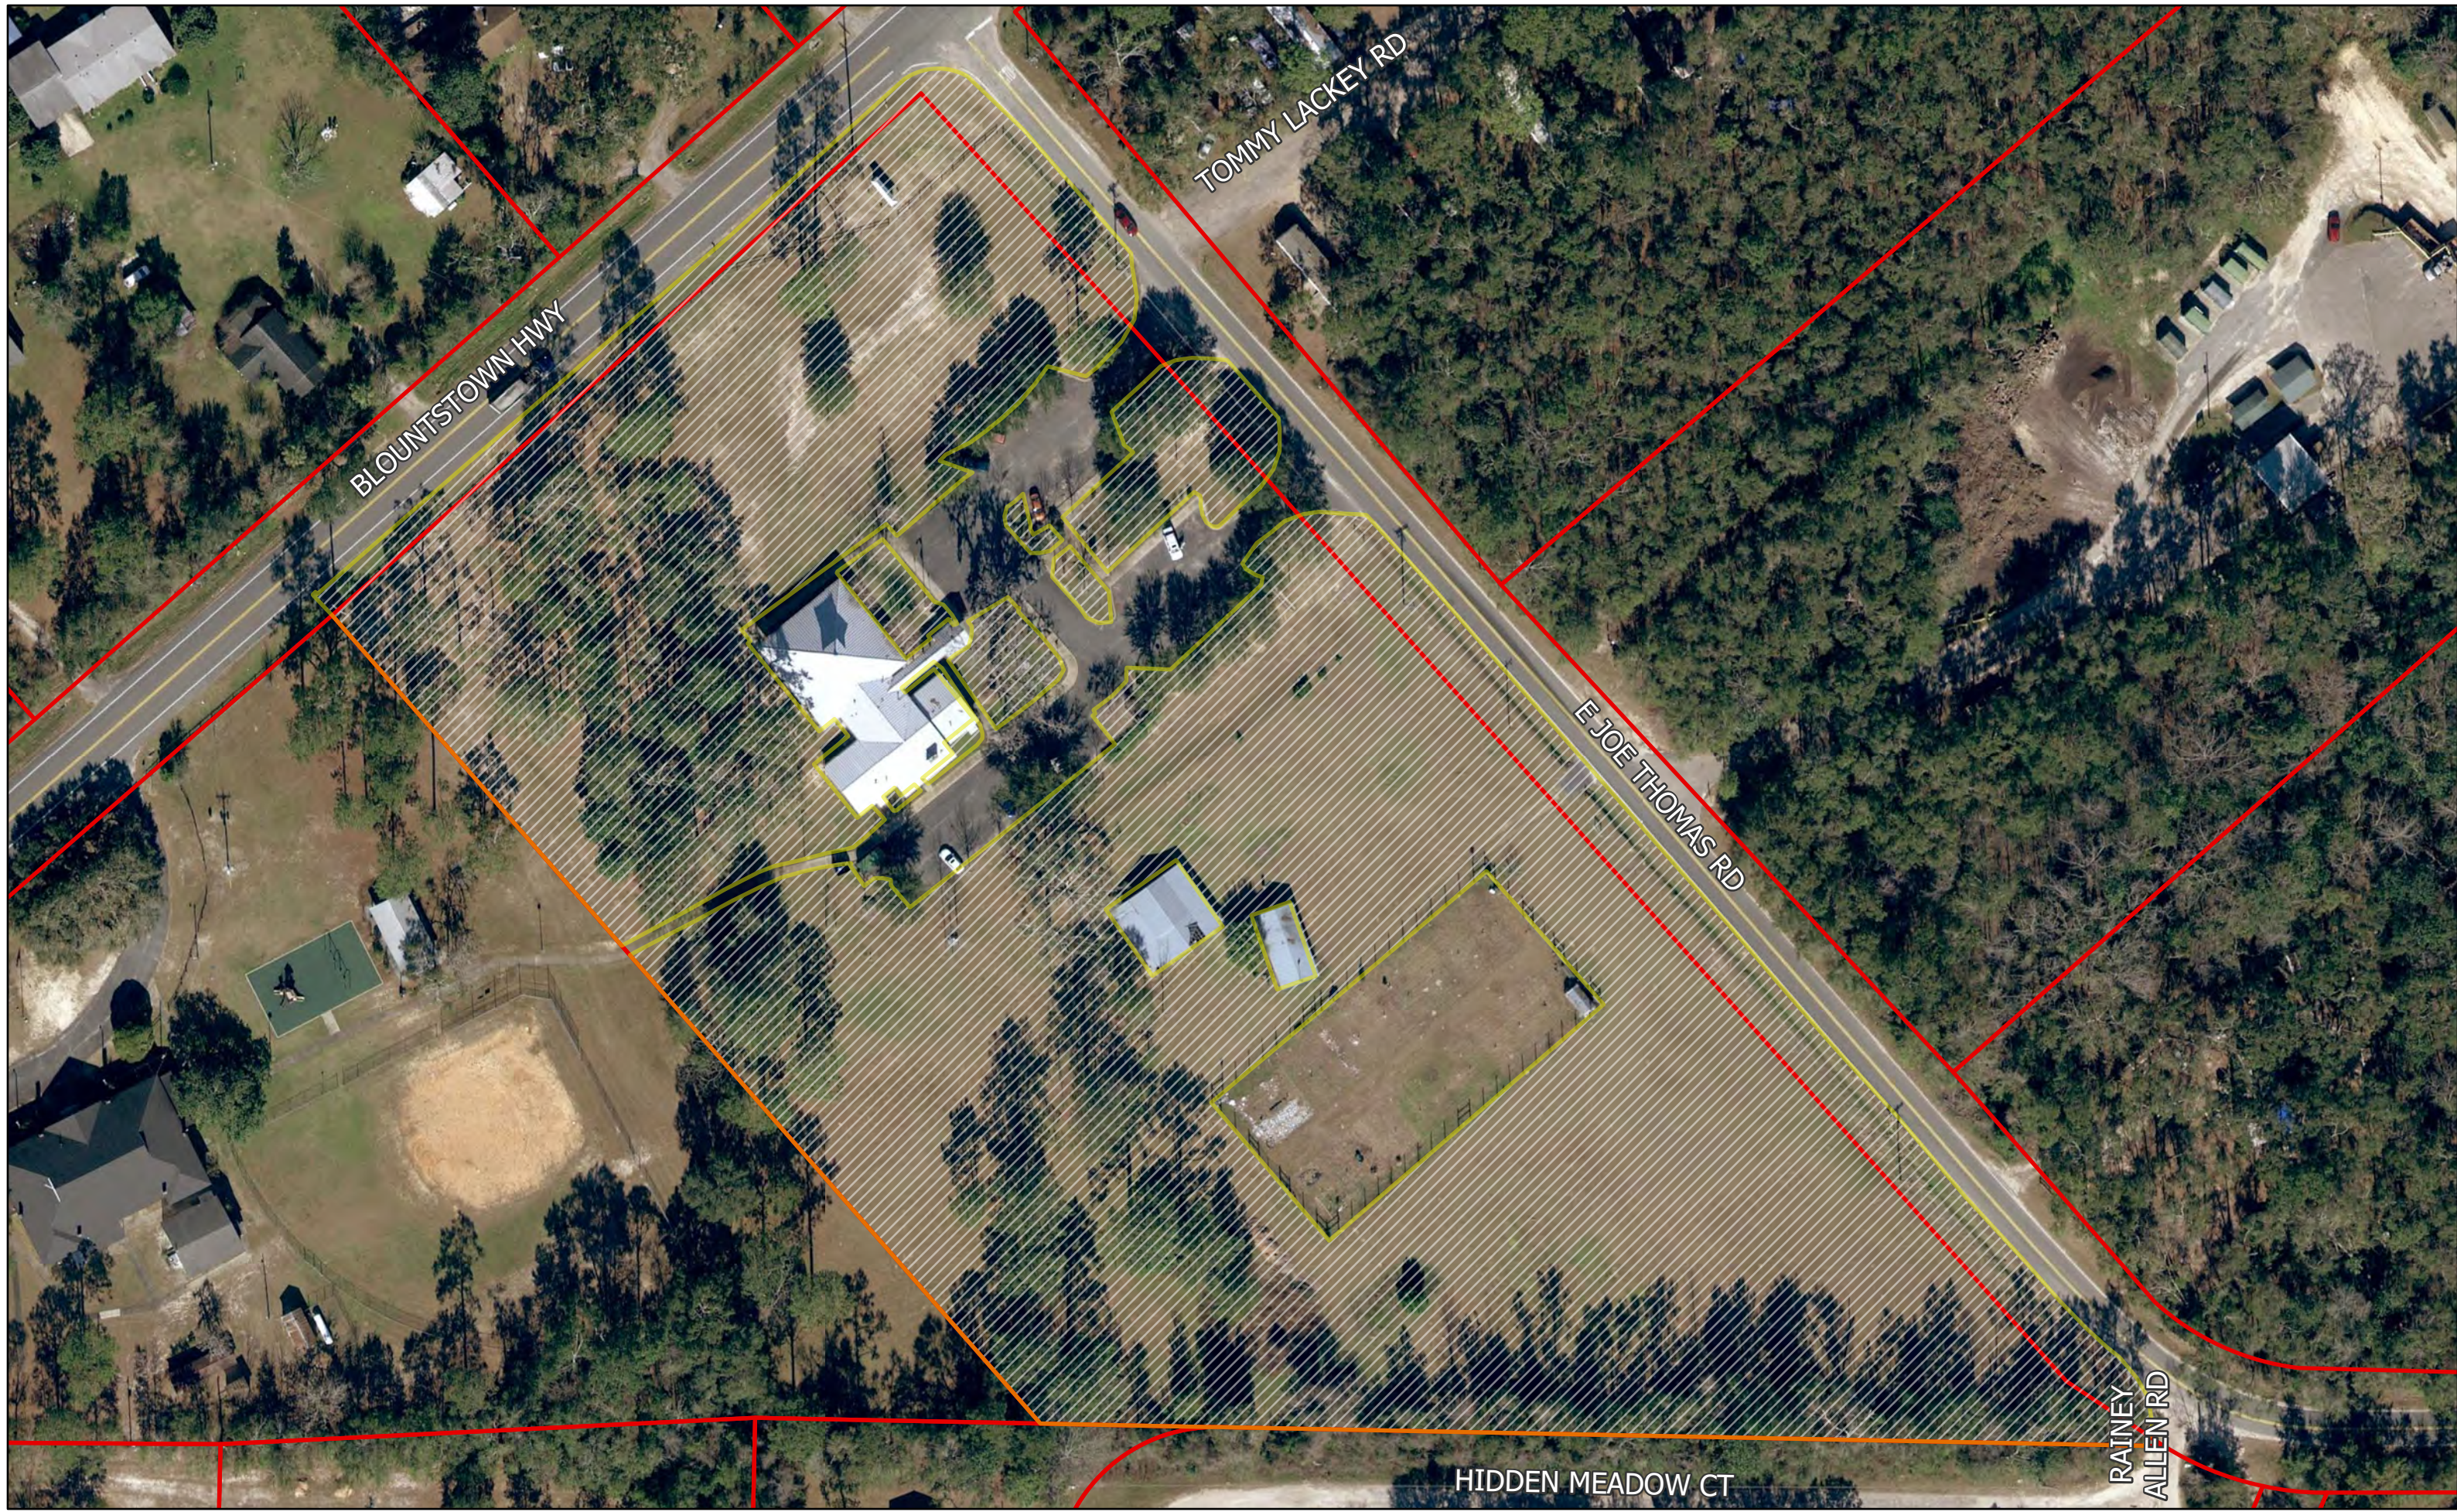

APPEYARD DR

APPEYARD DR

Community Services Complex

Mowing Acreage: 1.21

Eastside Library and Pedrick Park

Mowing Acreage: 9.23

BLOUNTSTOWN HWY

TOMMY LACKEY RD

Mowing Acreage: 0.58

MUNICIPAL WAY

APPEYARD DR

EDDIE BOONE WAY

Main Health Department

Mowing Acreage: 1.28

Main Library

Mowing Acreage: 1.1

OLD BRIAR TRL

FOX RD

Moody Cemetery

Mowing Acreage: 0.76

Northeast Library

Mowing Acreage: 2.8

S MONROE ST

S GADSDEN ST

Tharpe Street Warehouse

Mowing Acreage: 0.18

Traffic Court

Mowing Acreage: 0.46

Woodville Community Center and Library

Mowing Acreage: 1.81