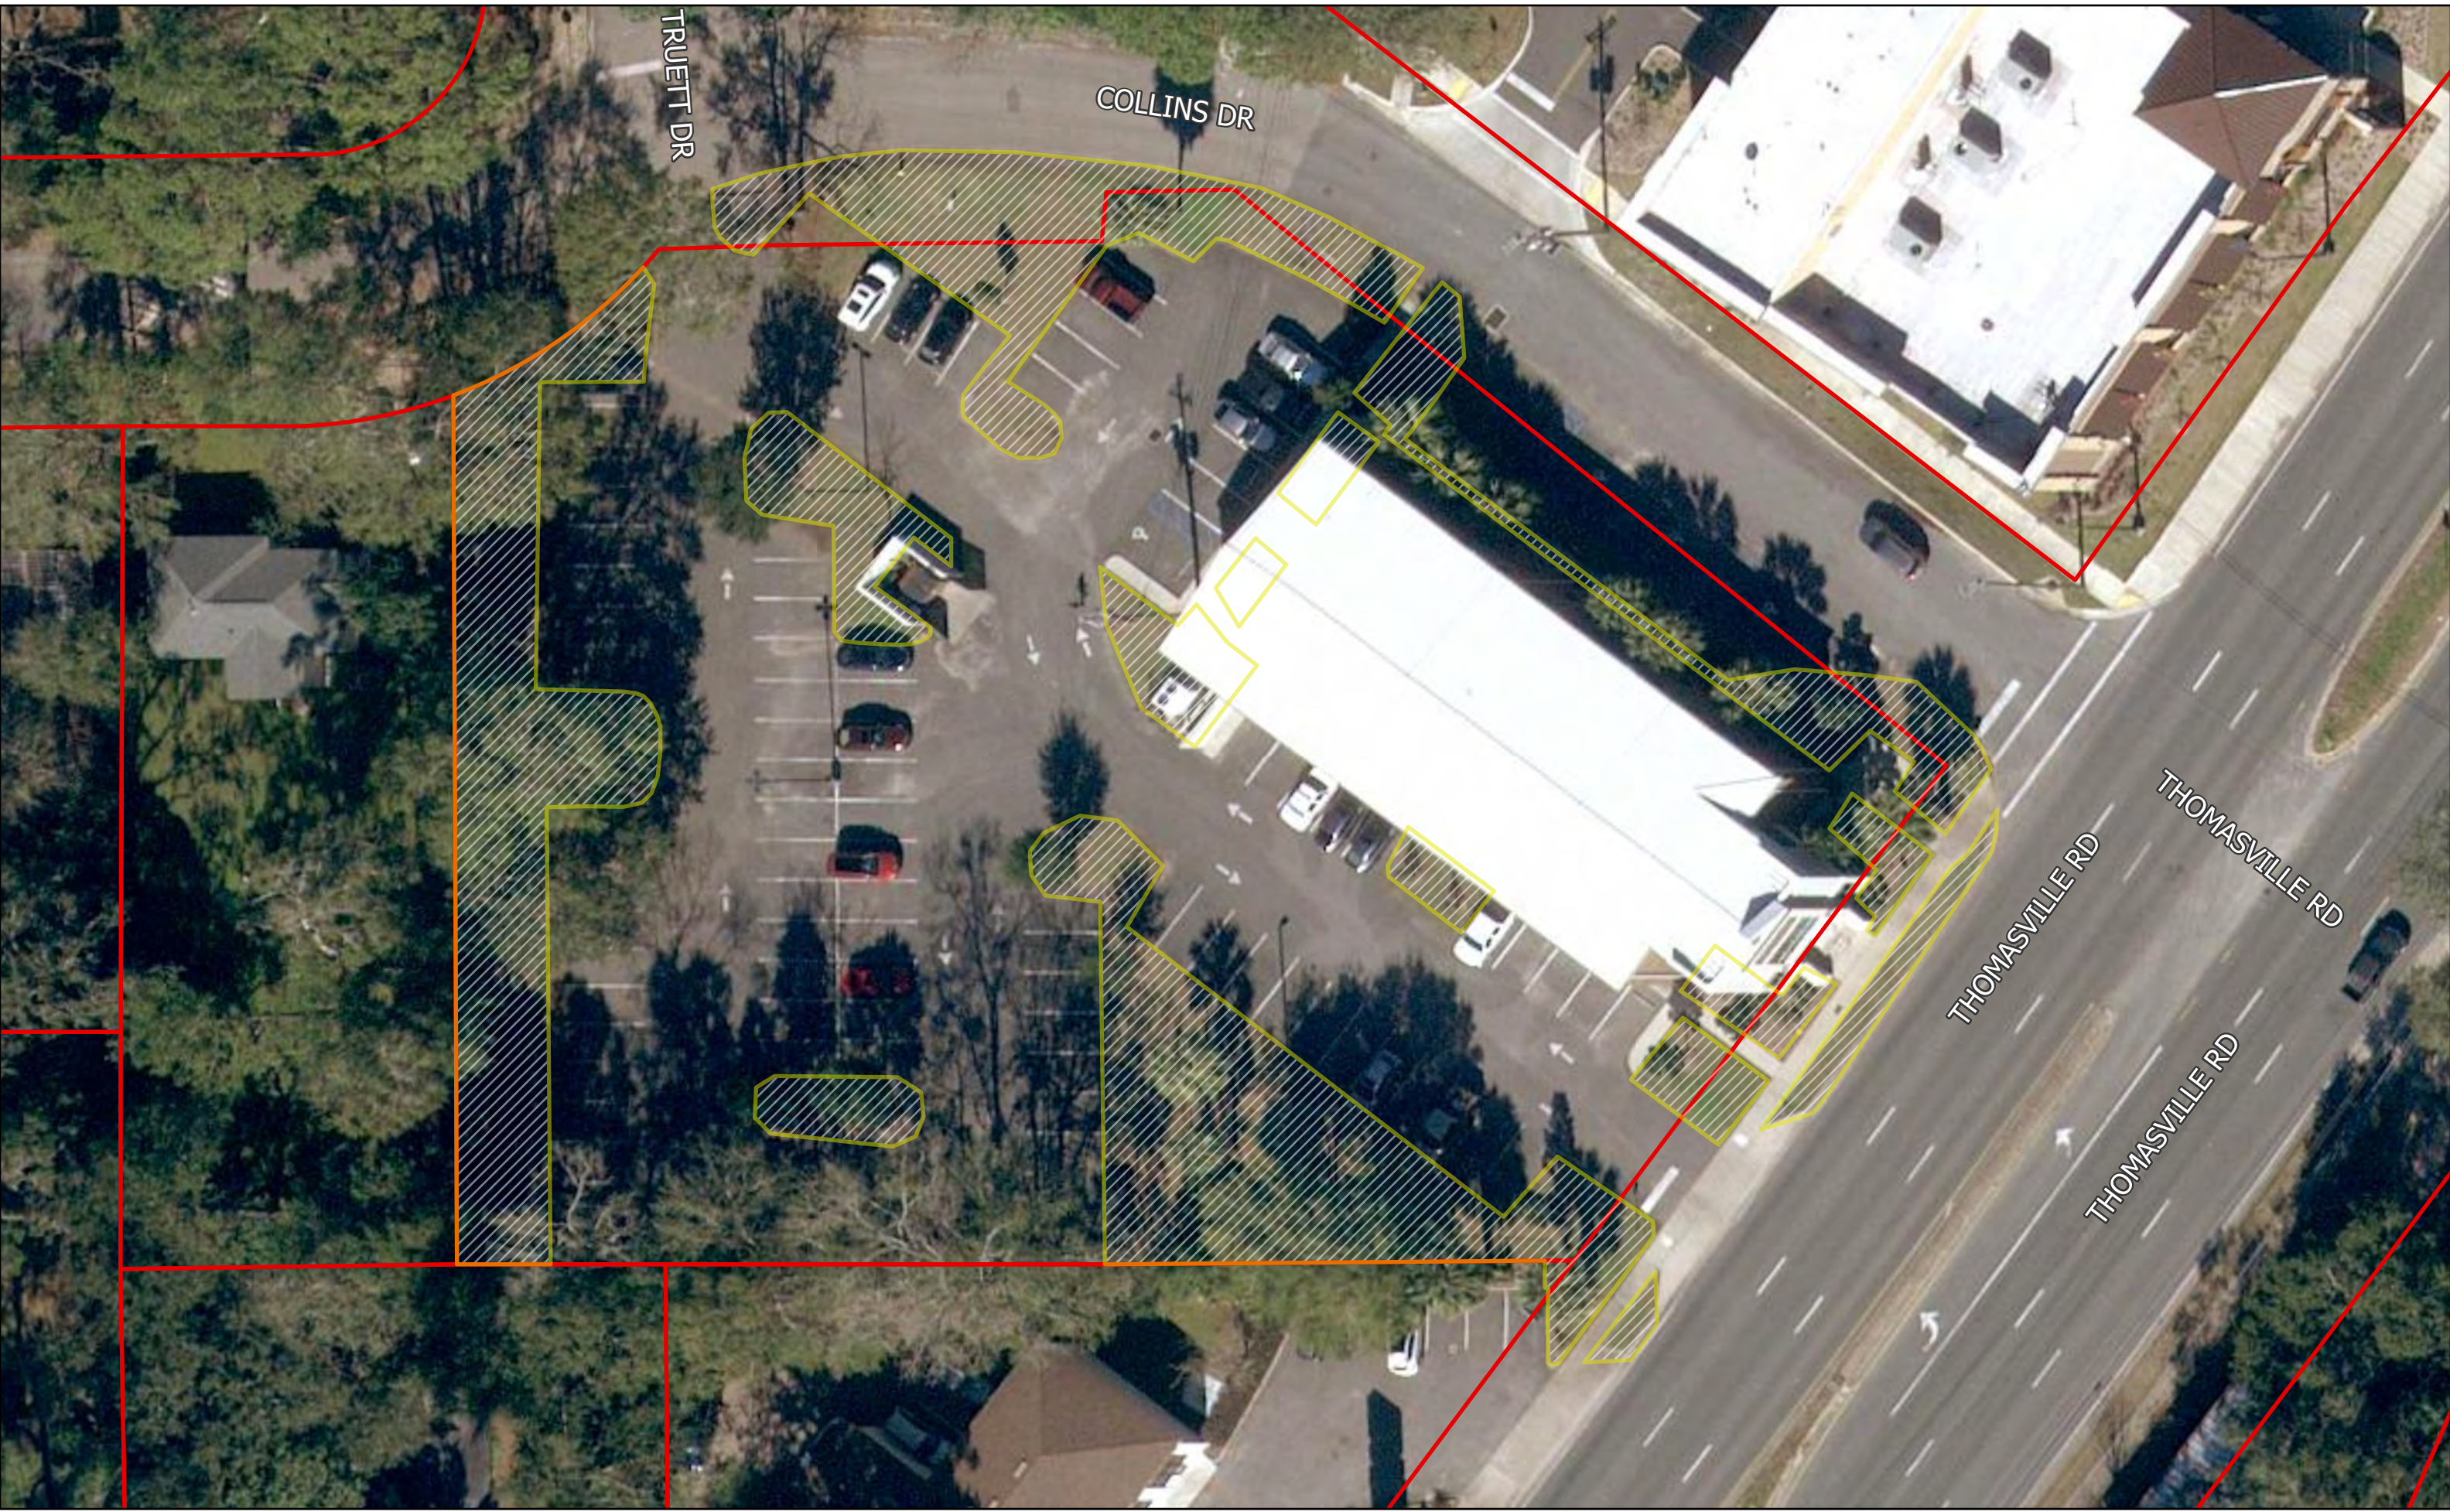

Office of Resource Stewardship

Mowing Acreage: 1.46

Pauper Cemetery

Mowing Acreage: 3.1

Public Safety Complex

Mowing Acreage: 4.96

Public Works

Mowing Acreage: 5.25

Robert Stevens Health Clinic

Mowing Acreage: 2

MEDICAL COMMONS CT

ORANGE AVE W

Southside Health Clinic

Mowing Acreage: 2.04

W THARPE ST

W THARPE ST

Tharpe Street Warehouse

Mowing Acreage: 0.18

Traffic Court

Mowing Acreage: 0.46

Woodville Community Center and Library

Mowing Acreage: 1.81