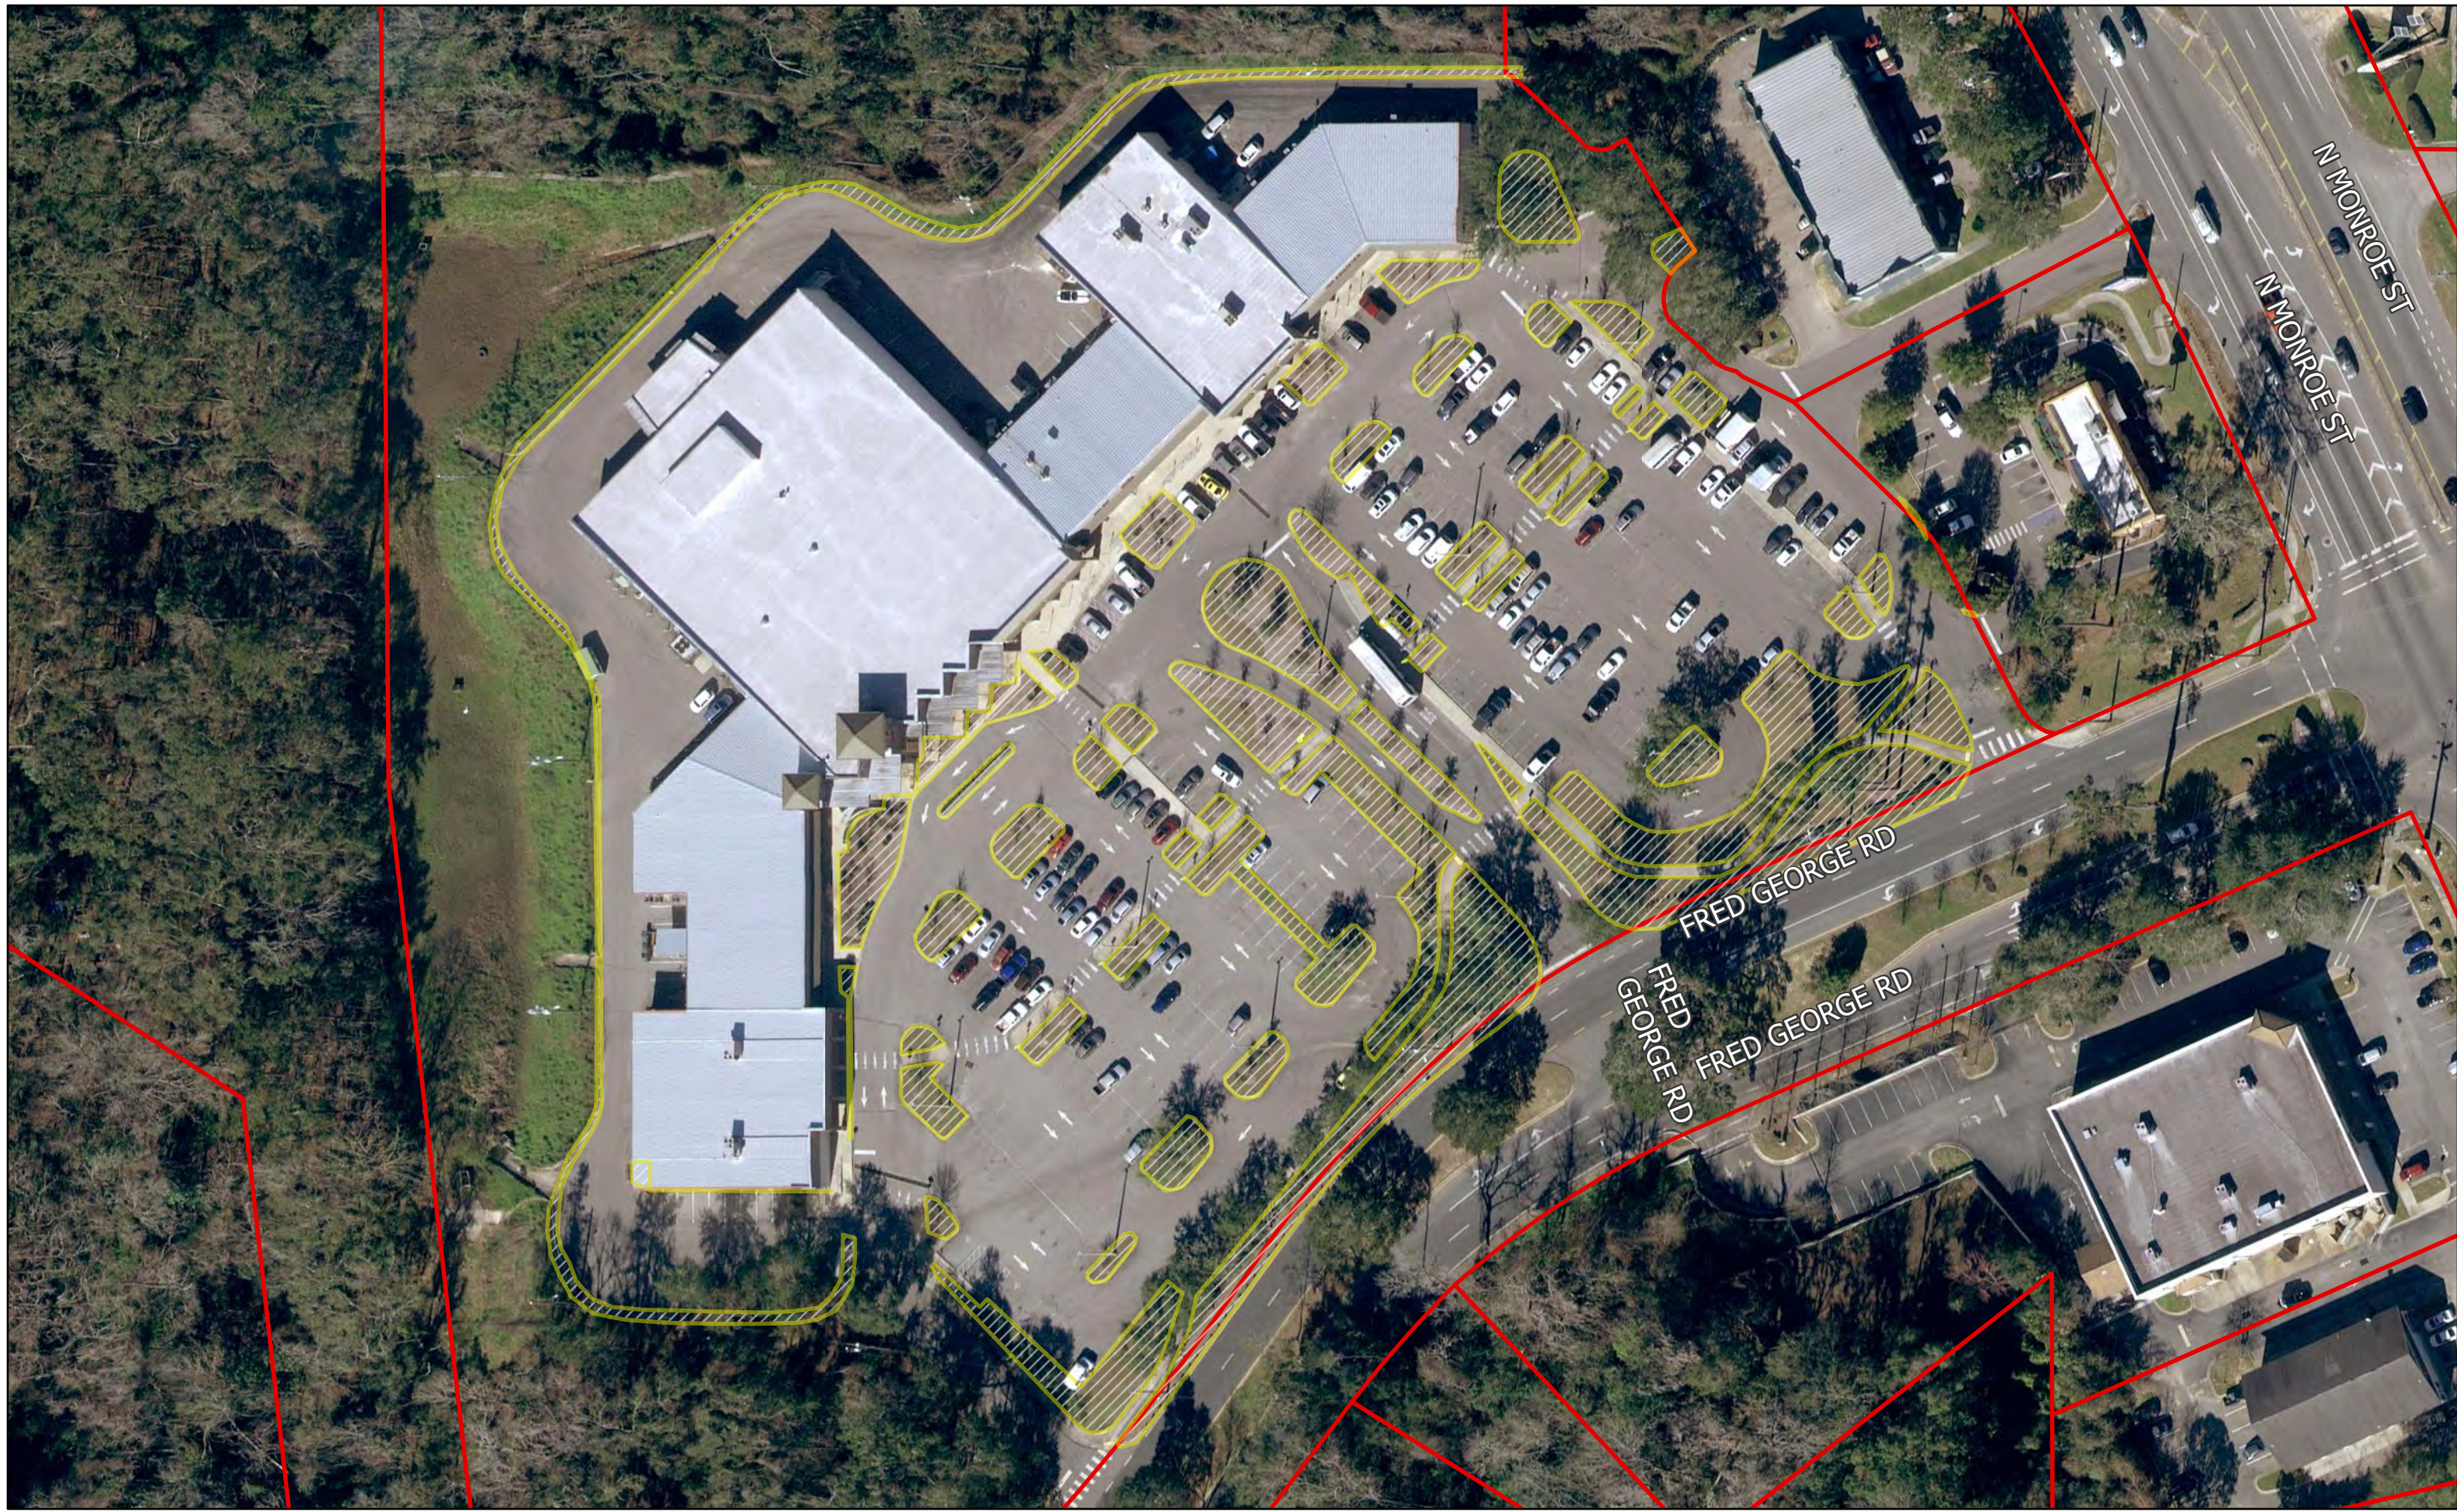

Huntington Oaks Town Center

Mowing Acreage: 1.33