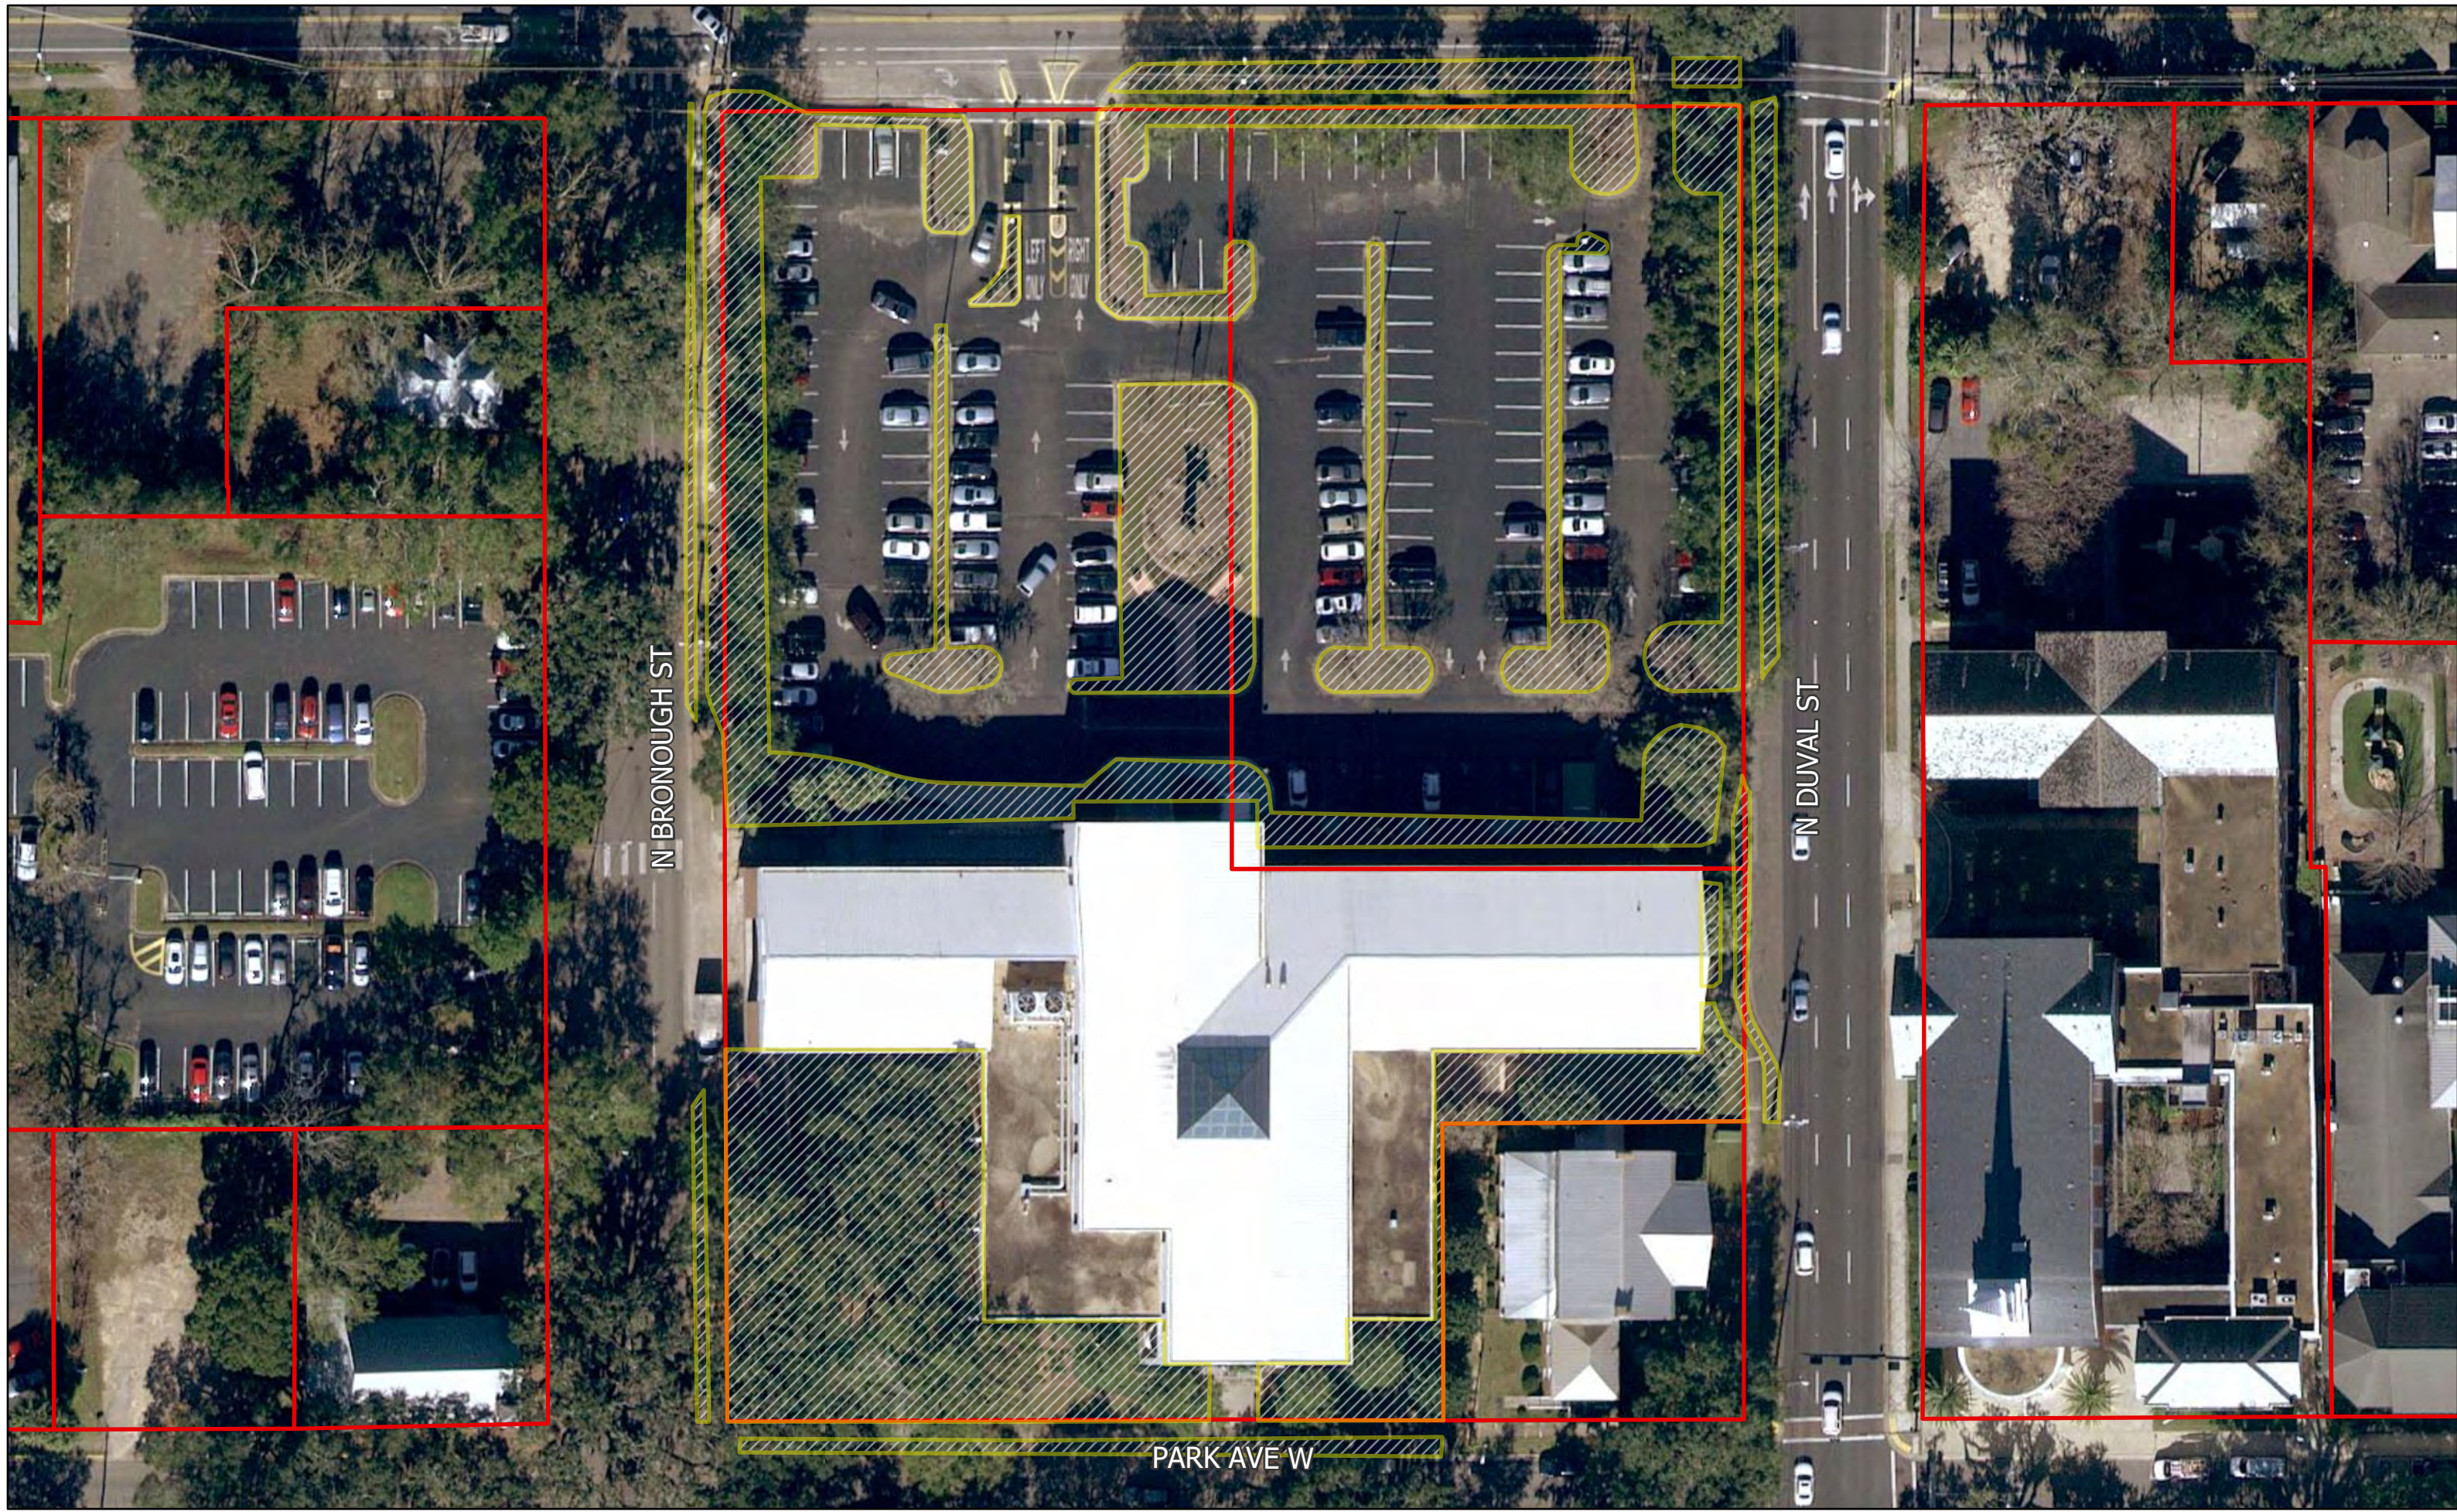

Mowing Acreage: 0.58

MUNICIPAL WAY

APPEYARD DR

EDDIE BOONE WAY

Main Health Department

Mowing Acreage: 1.28

Main Library

Mowing Acreage: 1.1

OLD BRIAR TRL

FOX RD

Moody Cemetery

Mowing Acreage: 0.76

Northeast Library

Mowing Acreage: 2.8

S MONROE ST

S GADSDEN ST

Office of Resource Stewardship

Mowing Acreage: 1.46

Pauper Cemetery

Mowing Acreage: 3.1

Public Safety Complex

Mowing Acreage: 4.96

Public Works

Mowing Acreage: 5.25

Robert Stevens Health Clinic

Mowing Acreage: 2

MEDICAL COMMONS CT

ORANGE AVE W

Southside Health Clinic

Mowing Acreage: 2.04

W THARPE ST

W THARPE ST