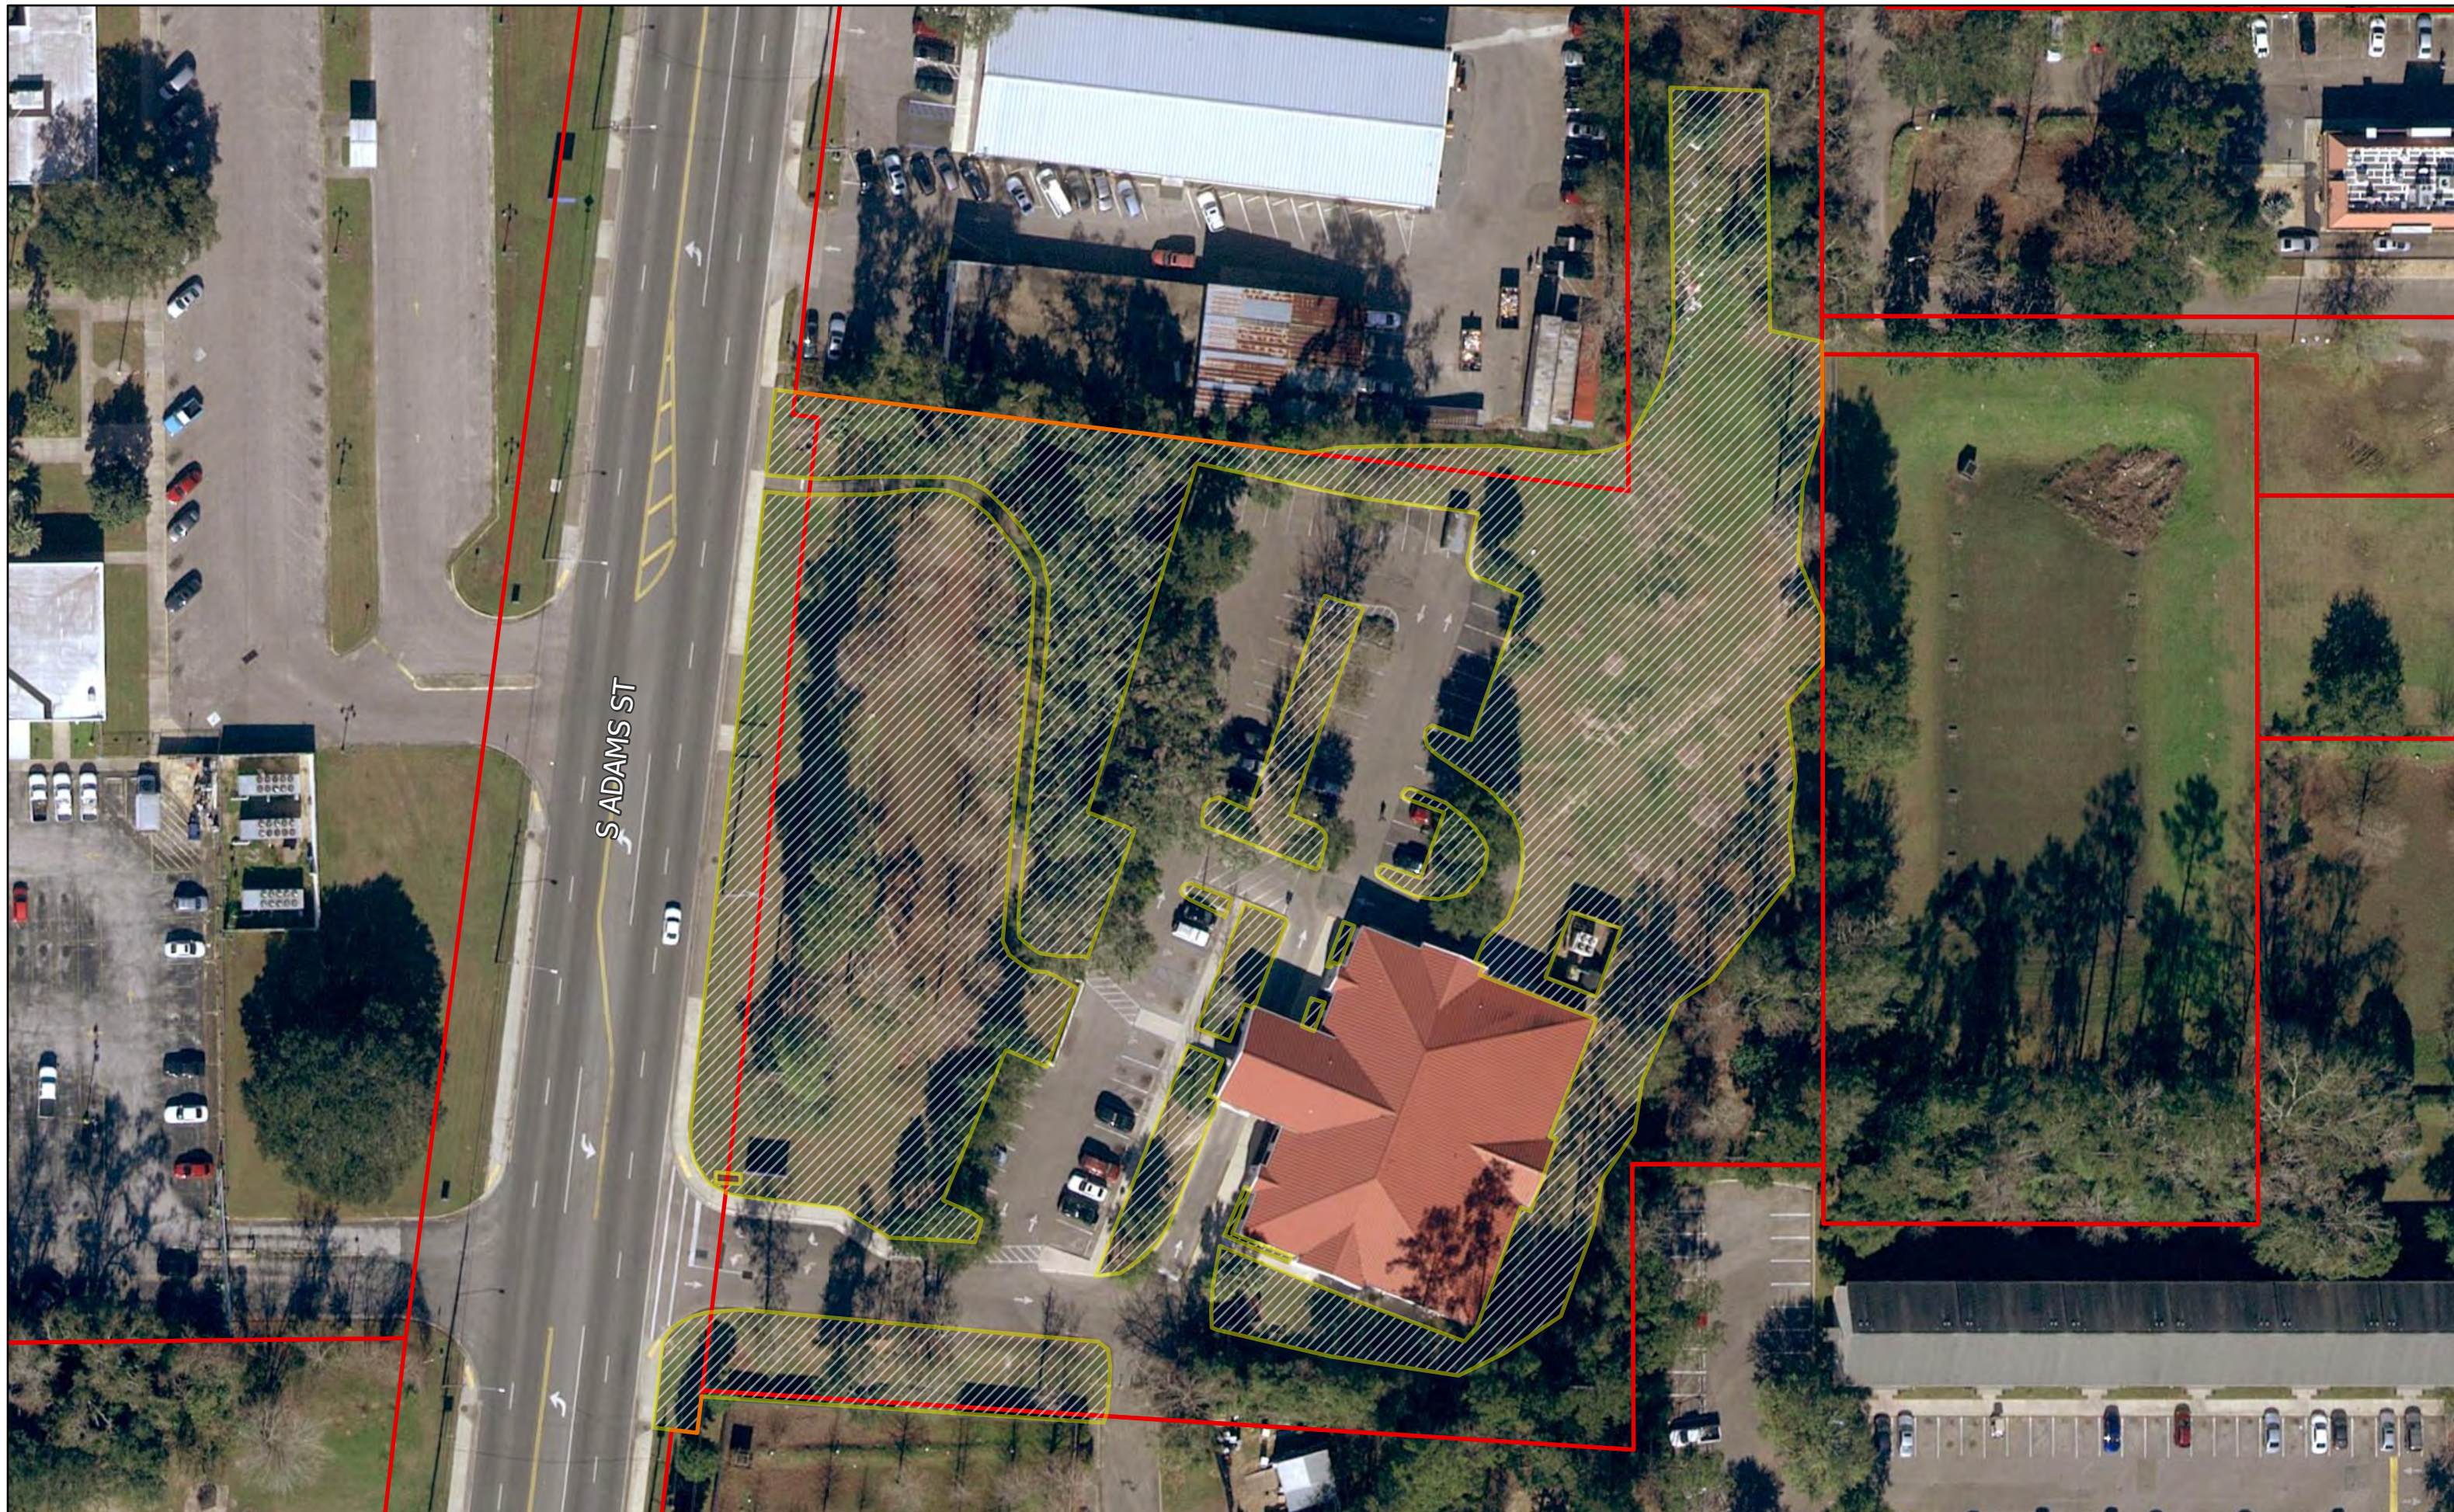

Agricultural Center

Mowing Acreage: 3.57

INDUSTRIAL DR

RAILROAD AVE

Amtrak

Mowing Acreage: 1.05

B.L. Perry Library

Mowing Acreage: 2.17

APPEYARD DR

APPEYARD DR

Community Services Complex

Mowing Acreage: 1.21

Eastside Library and Pedrick Park

Mowing Acreage: 9.23

BLOUNTSTOWN HWY

TOMMY LACKEY RD

Mowing Acreage: 0.58

MUNICIPAL WAY

APPEYARD DR

EDDIE BOONE WAY

Main Health Department

Mowing Acreage: 1.28

Main Library

Mowing Acreage: 1.1

OLD BRIAR TRL

FOX RD

Moody Cemetery

Mowing Acreage: 0.76

Northeast Library

Mowing Acreage: 2.8

S MONROE ST

S GADSDEN ST