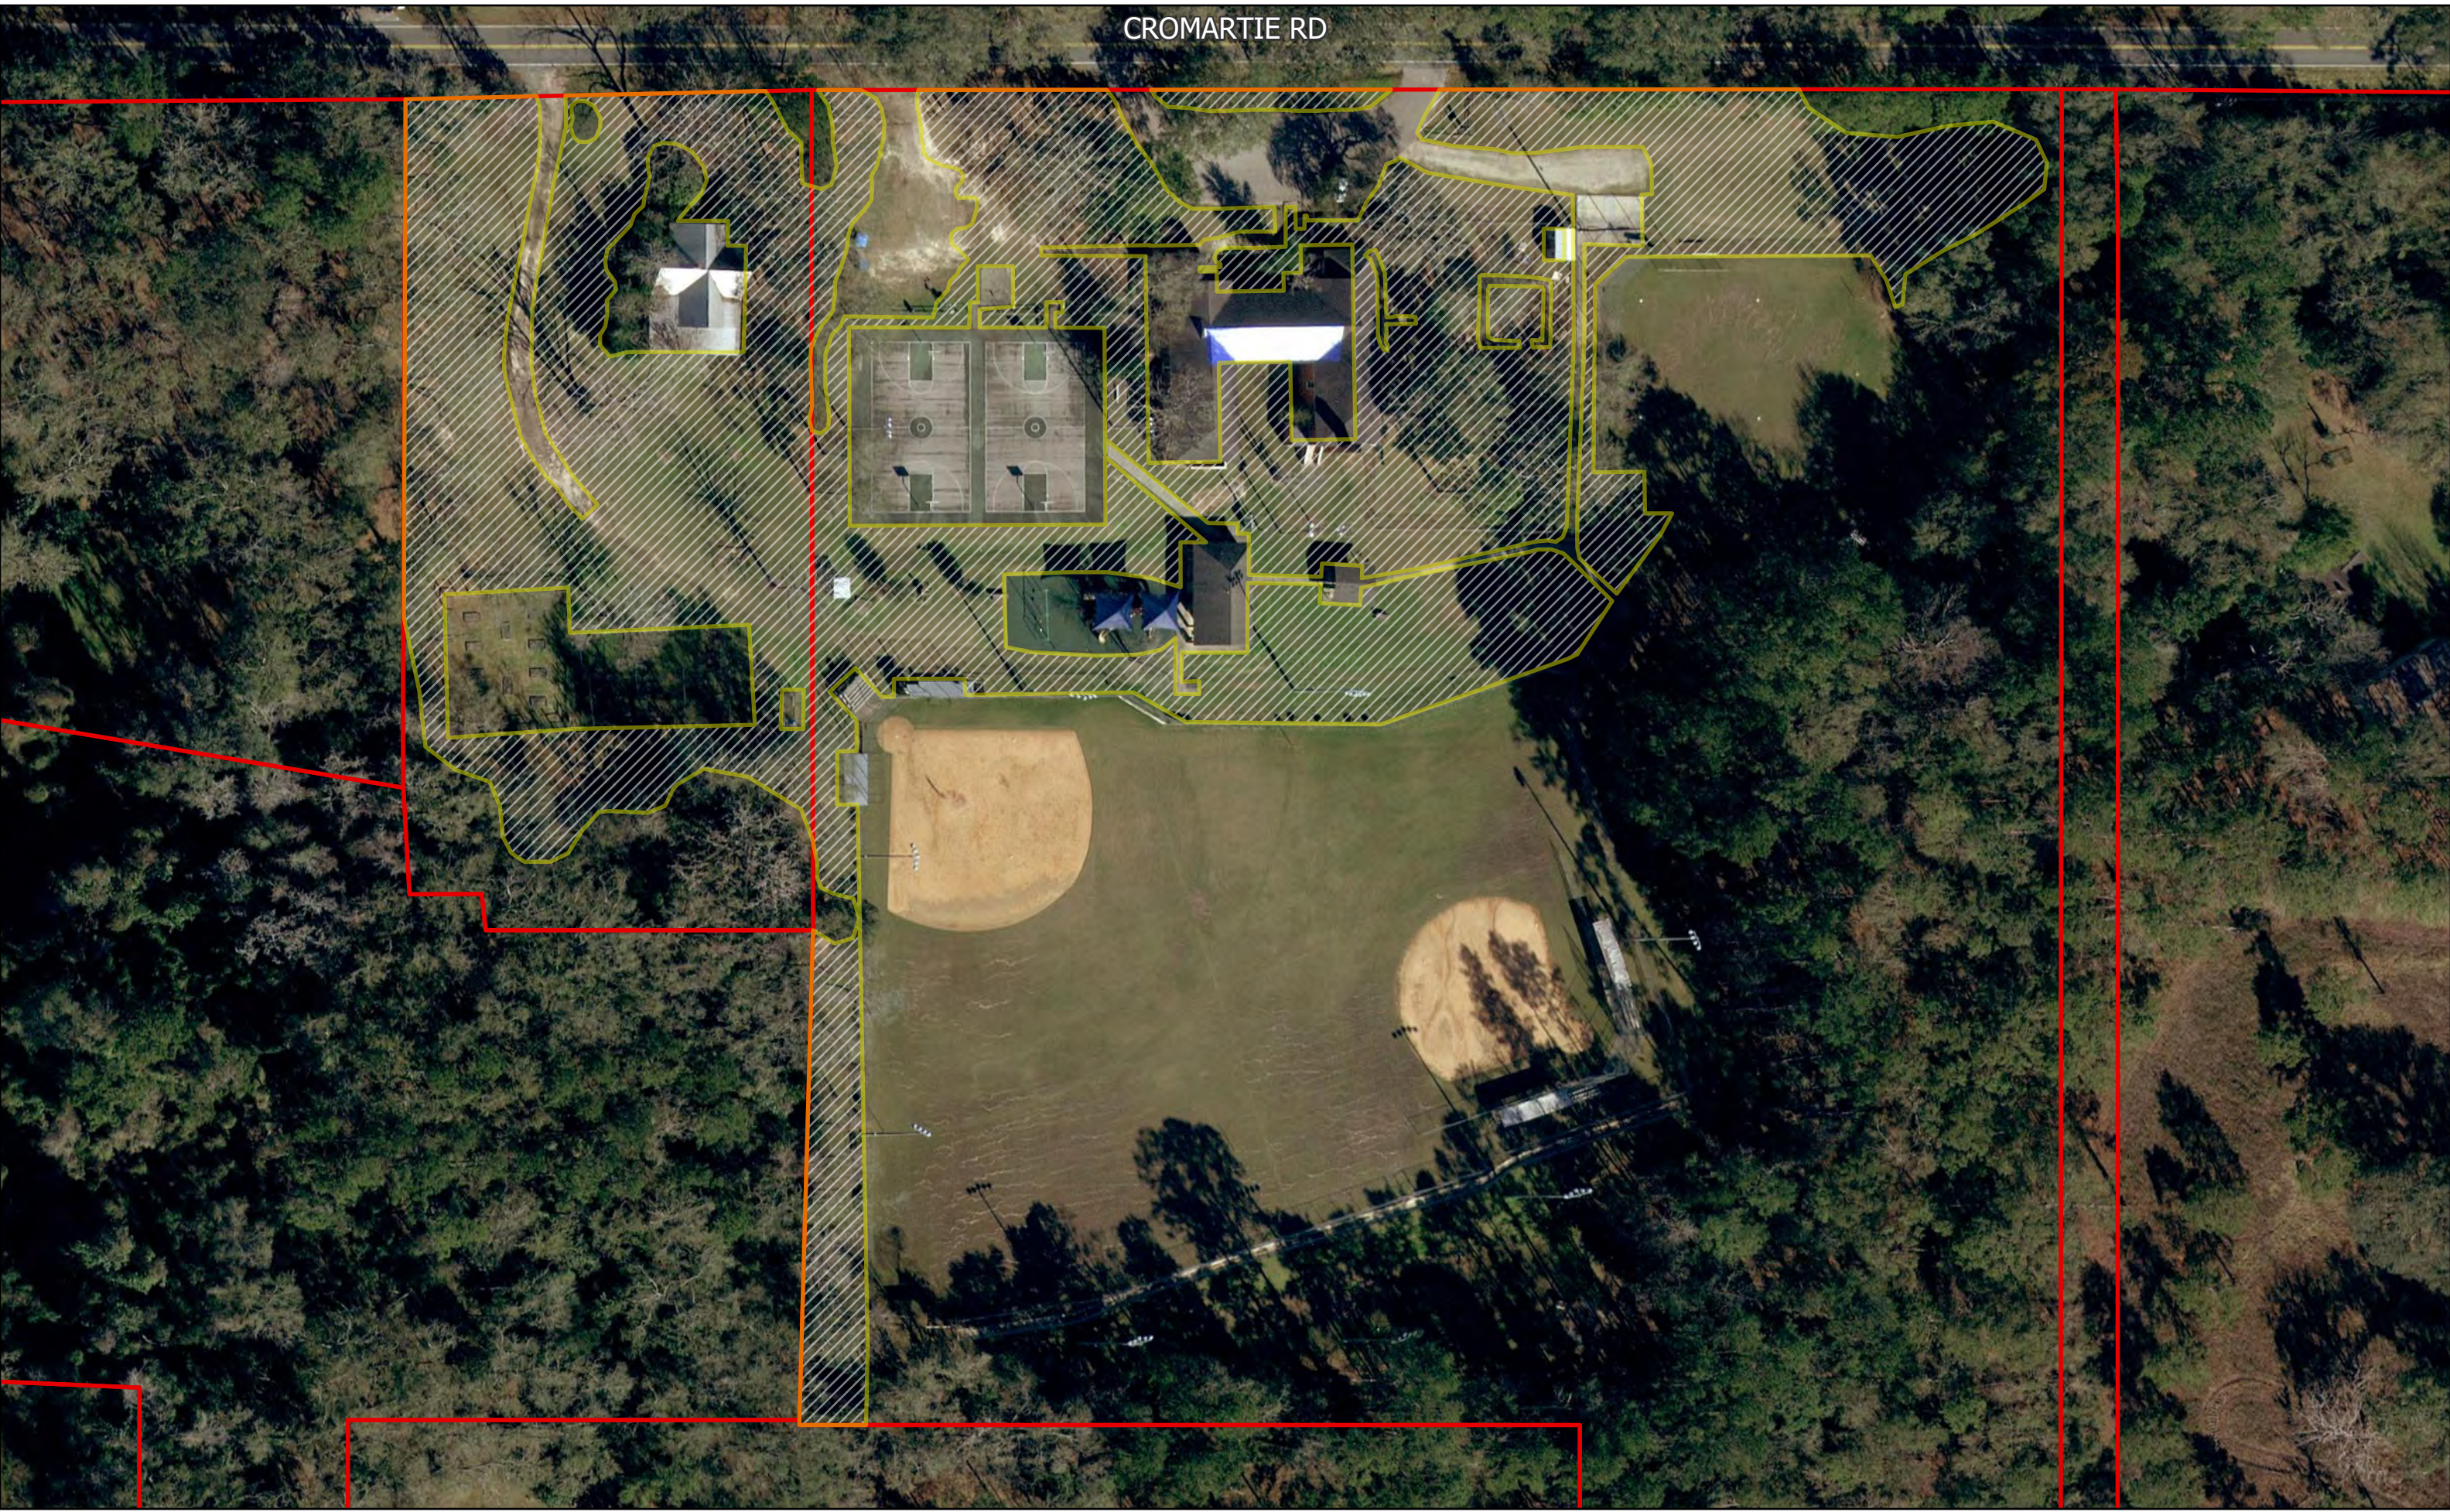

Lake Henrietta Park

Mowing Acreage: 8.59

Martha Wellman Park

Mowing Acreage: 3.25

CROMARTIE RD

Miccosukee Community Park East

Mowing Acreage: 3.58

Miccosukee Community Park West

Mowing Acreage: 2.14

Okeehoopkee Prairie Park

Mowing Acreage: 3.11

S MERIDIAN ST

Orange-Meridian Park

Mowing Acreage: 0.59

Orchard Pond Parking Lot 1

Mowing Acreage: 0.2

ORCHARD POND RD

Orchard Pond Parking Lot 2

Mowing Acreage: 1.21

ROBINSON RD

WOODVILLE HWY

OLD WOODVILLE RD

Robinson Road Park

Mowing Acreage: 2.53

Mowing Acreage: 2.47

Williams Landing Campground

Mowing Acreage: 2.86

MOCCASIN GAP RD

BILLINGSLEY RD

Miccosukee Community Center

Mowing Acreage: 0.7