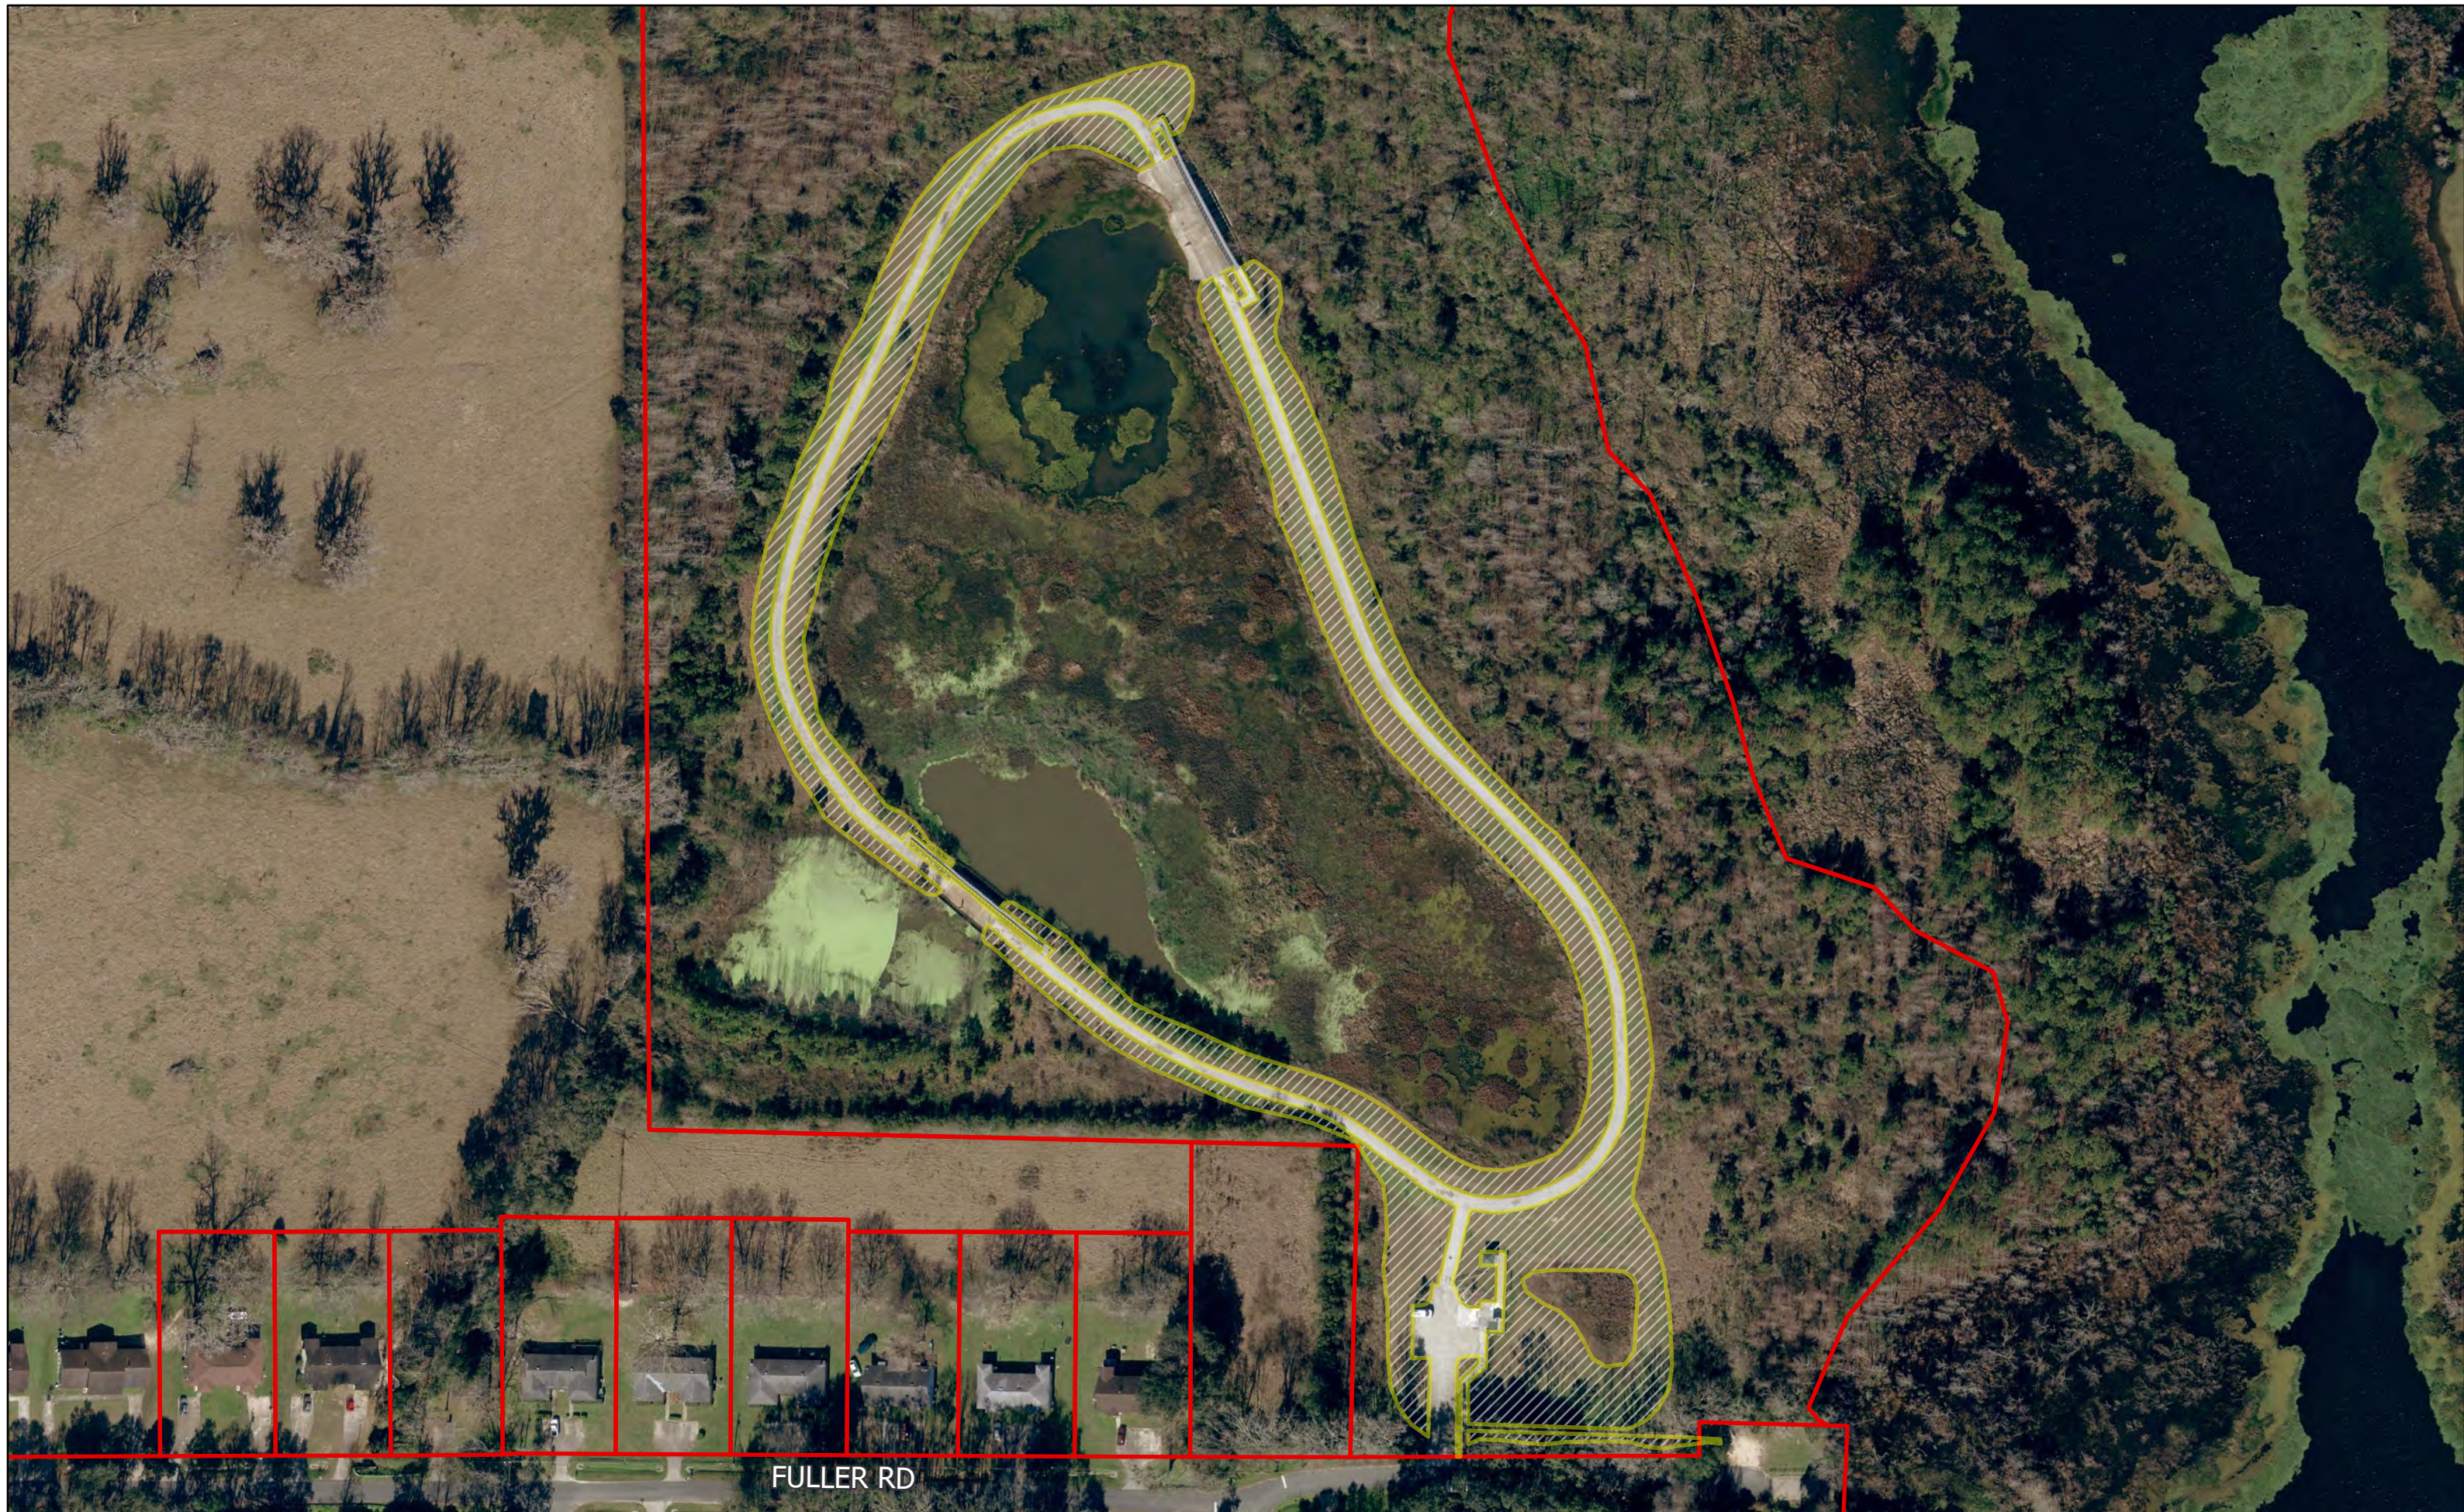

Lake Henrietta Park

Mowing Acreage: 8.59

Martha Wellman Park

Mowing Acreage: 3.25

CROMARTIE RD

Miccosukee Community Park East

Mowing Acreage: 3.58

Miccosukee Community Park West

Mowing Acreage: 2.14

Okeehoopkee Prairie Park

Mowing Acreage: 3.11

S MERIDIAN ST

Orange-Meridian Park

Mowing Acreage: 0.59

Orchard Pond Parking Lot 1

Mowing Acreage: 0.2

ORCHARD POND RD

Orchard Pond Parking Lot 2

Mowing Acreage: 1.21

ROBINSON RD

WOODVILLE HWY

OLD WOODVILLE RD

Robinson Road Park

Mowing Acreage: 2.53

Mowing Acreage: 2.47

Williams Landing Campground

Mowing Acreage: 2.86

MOCCASIN GAP RD

BILLINGSLEY RD

Miccosukee Community Center

Mowing Acreage: 0.7