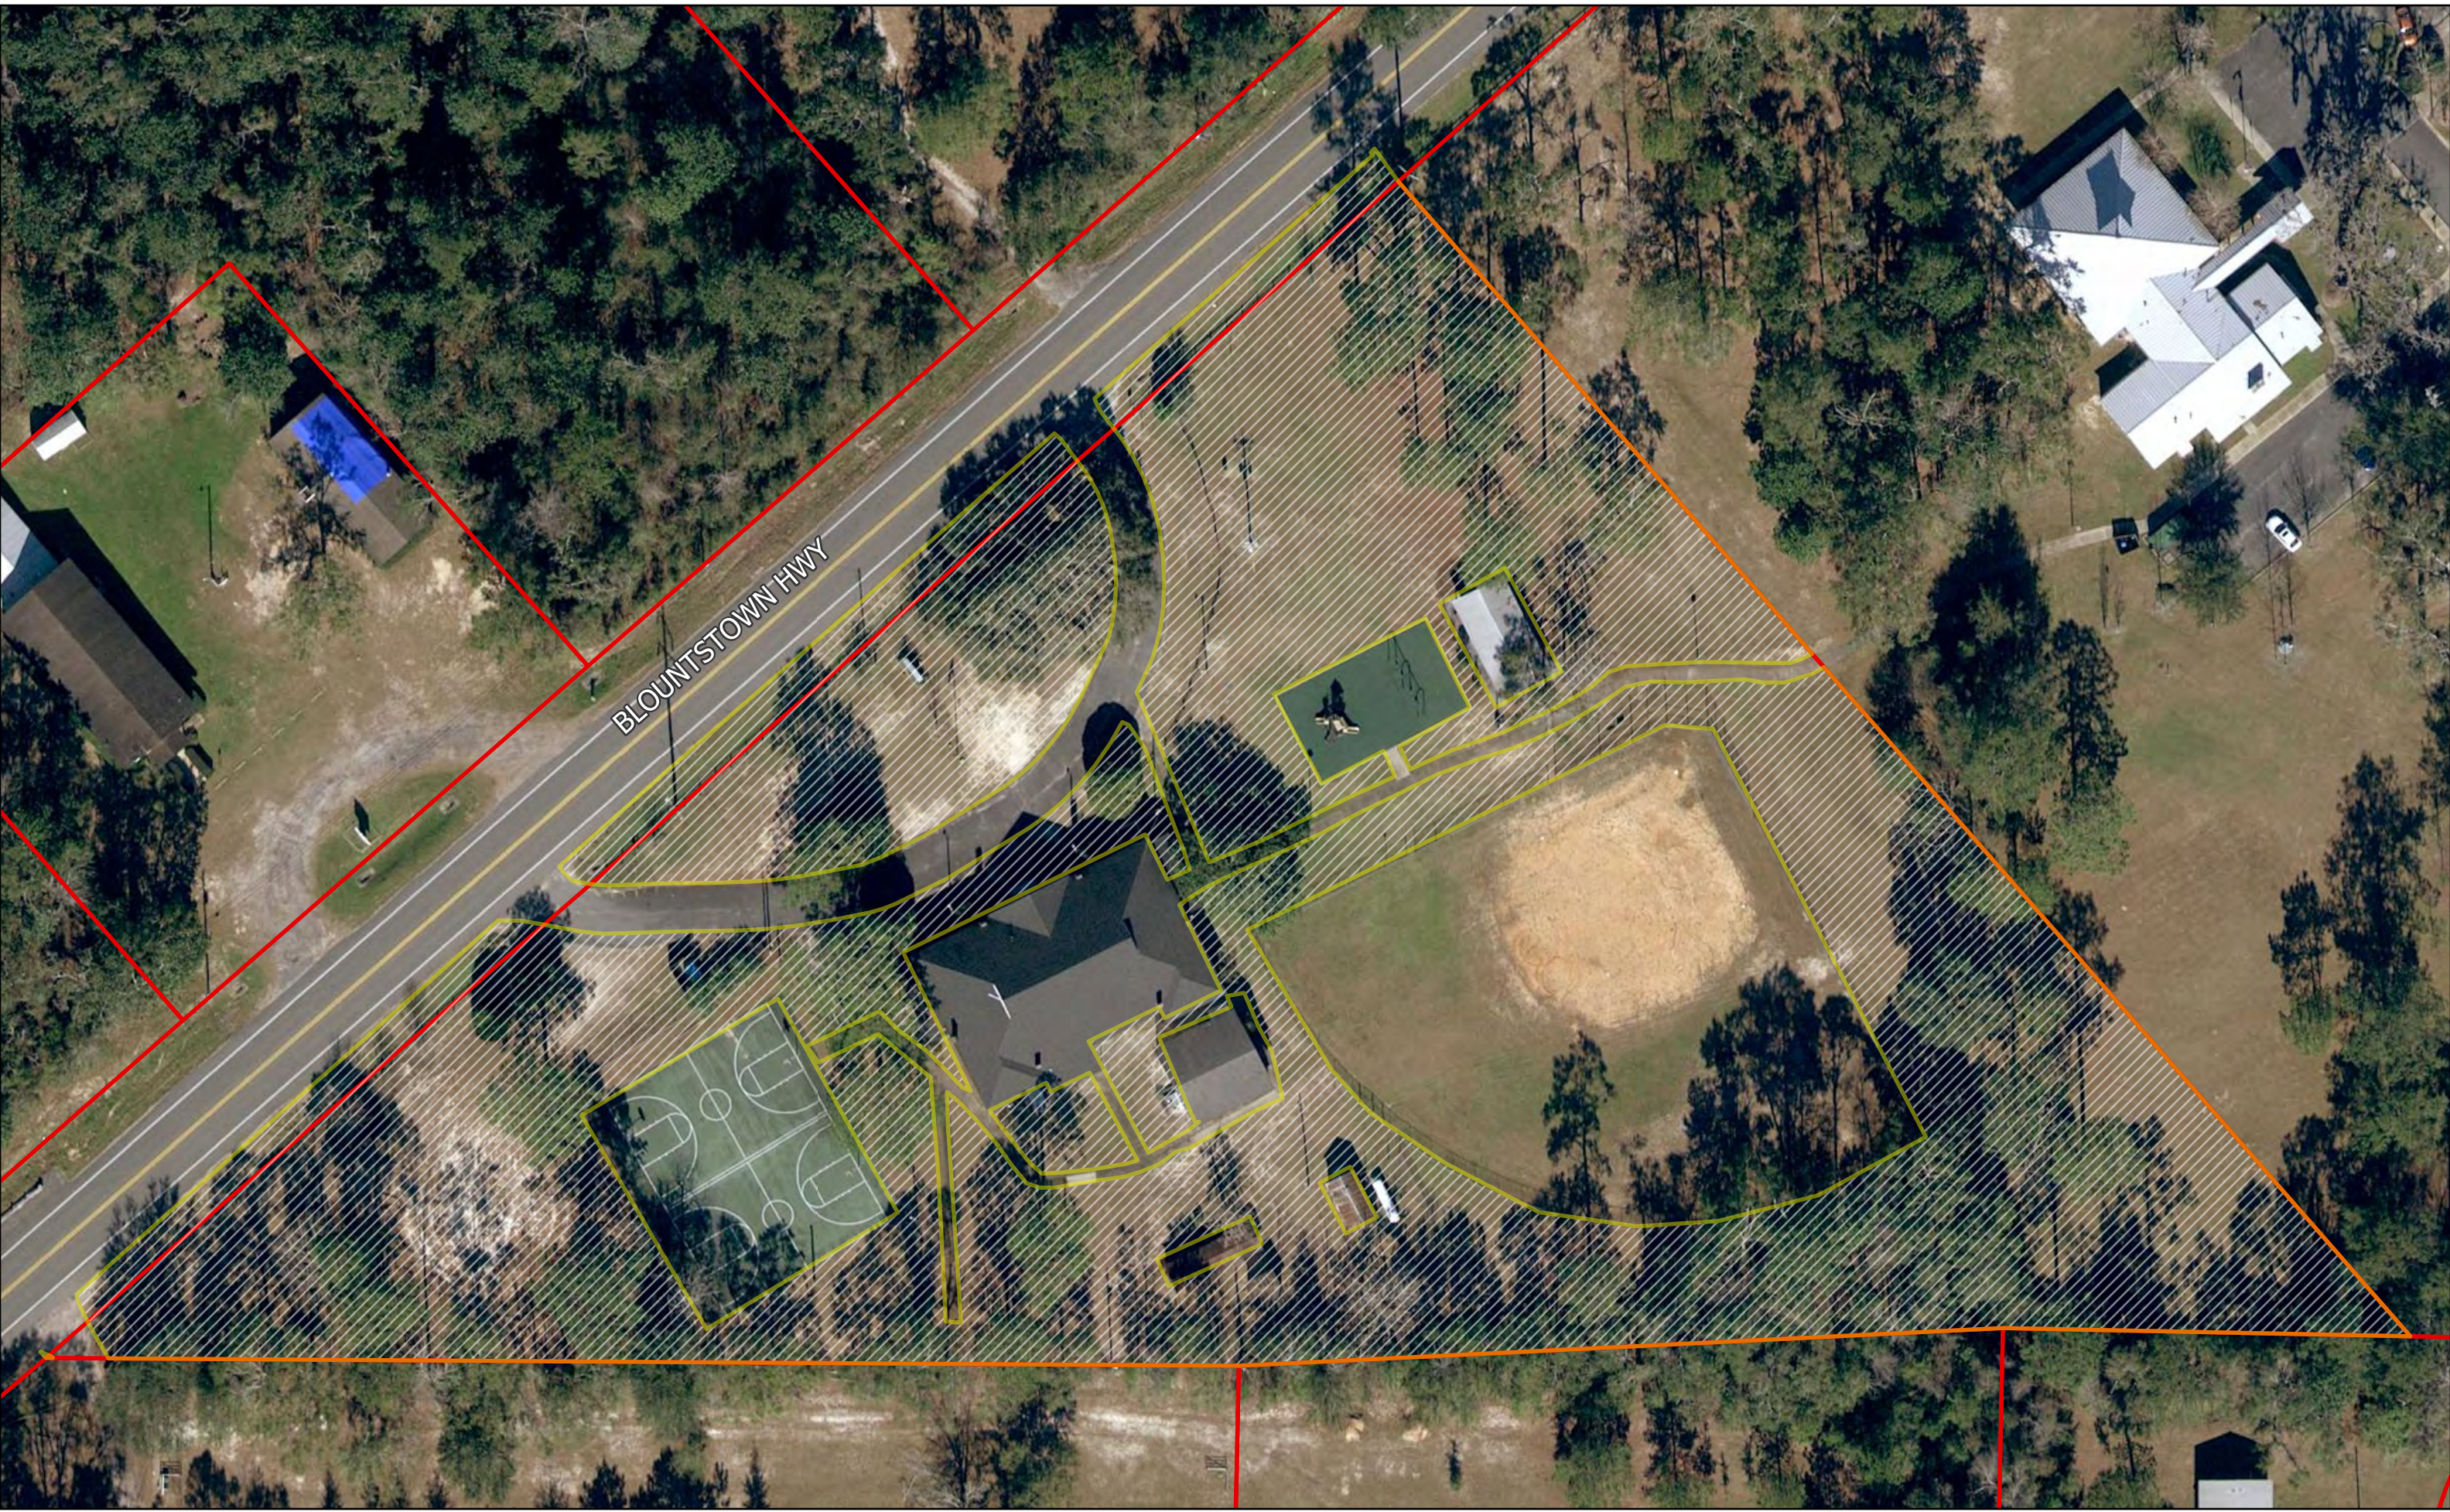

BACK FORTY RD

CAPITAL CIR NW

DON HUNTER RD

FRED GEORGE RD

Fred George Greenway and Park

Mowing Acreage: 14.78

BLOUNTSTOWN HWY

Ft Braden Community Center

Mowing Acreage: 3.6

Gil Waters Preserve

Mowing Acreage: 1.54

J. Lewis Hall Park

Mowing Acreage: 8.64

N MONROE ST

N MONROE ST

COOL
VIEW DR

Jackson View Landing

Mowing Acreage: 0.21

Jackson View Park

Mowing Acreage: 14.79

PELICAN LN

JAMONIA LANDING RD

Kate Ireland Park

Mowing Acreage: 1.2

ORCHARD POND RD

Orchard Pond Parking Lot 2

Mowing Acreage: 1.21

ROBINSON RD

WOODVILLE HWY

OLD WOODVILLE RD

Robinson Road Park

Mowing Acreage: 2.53