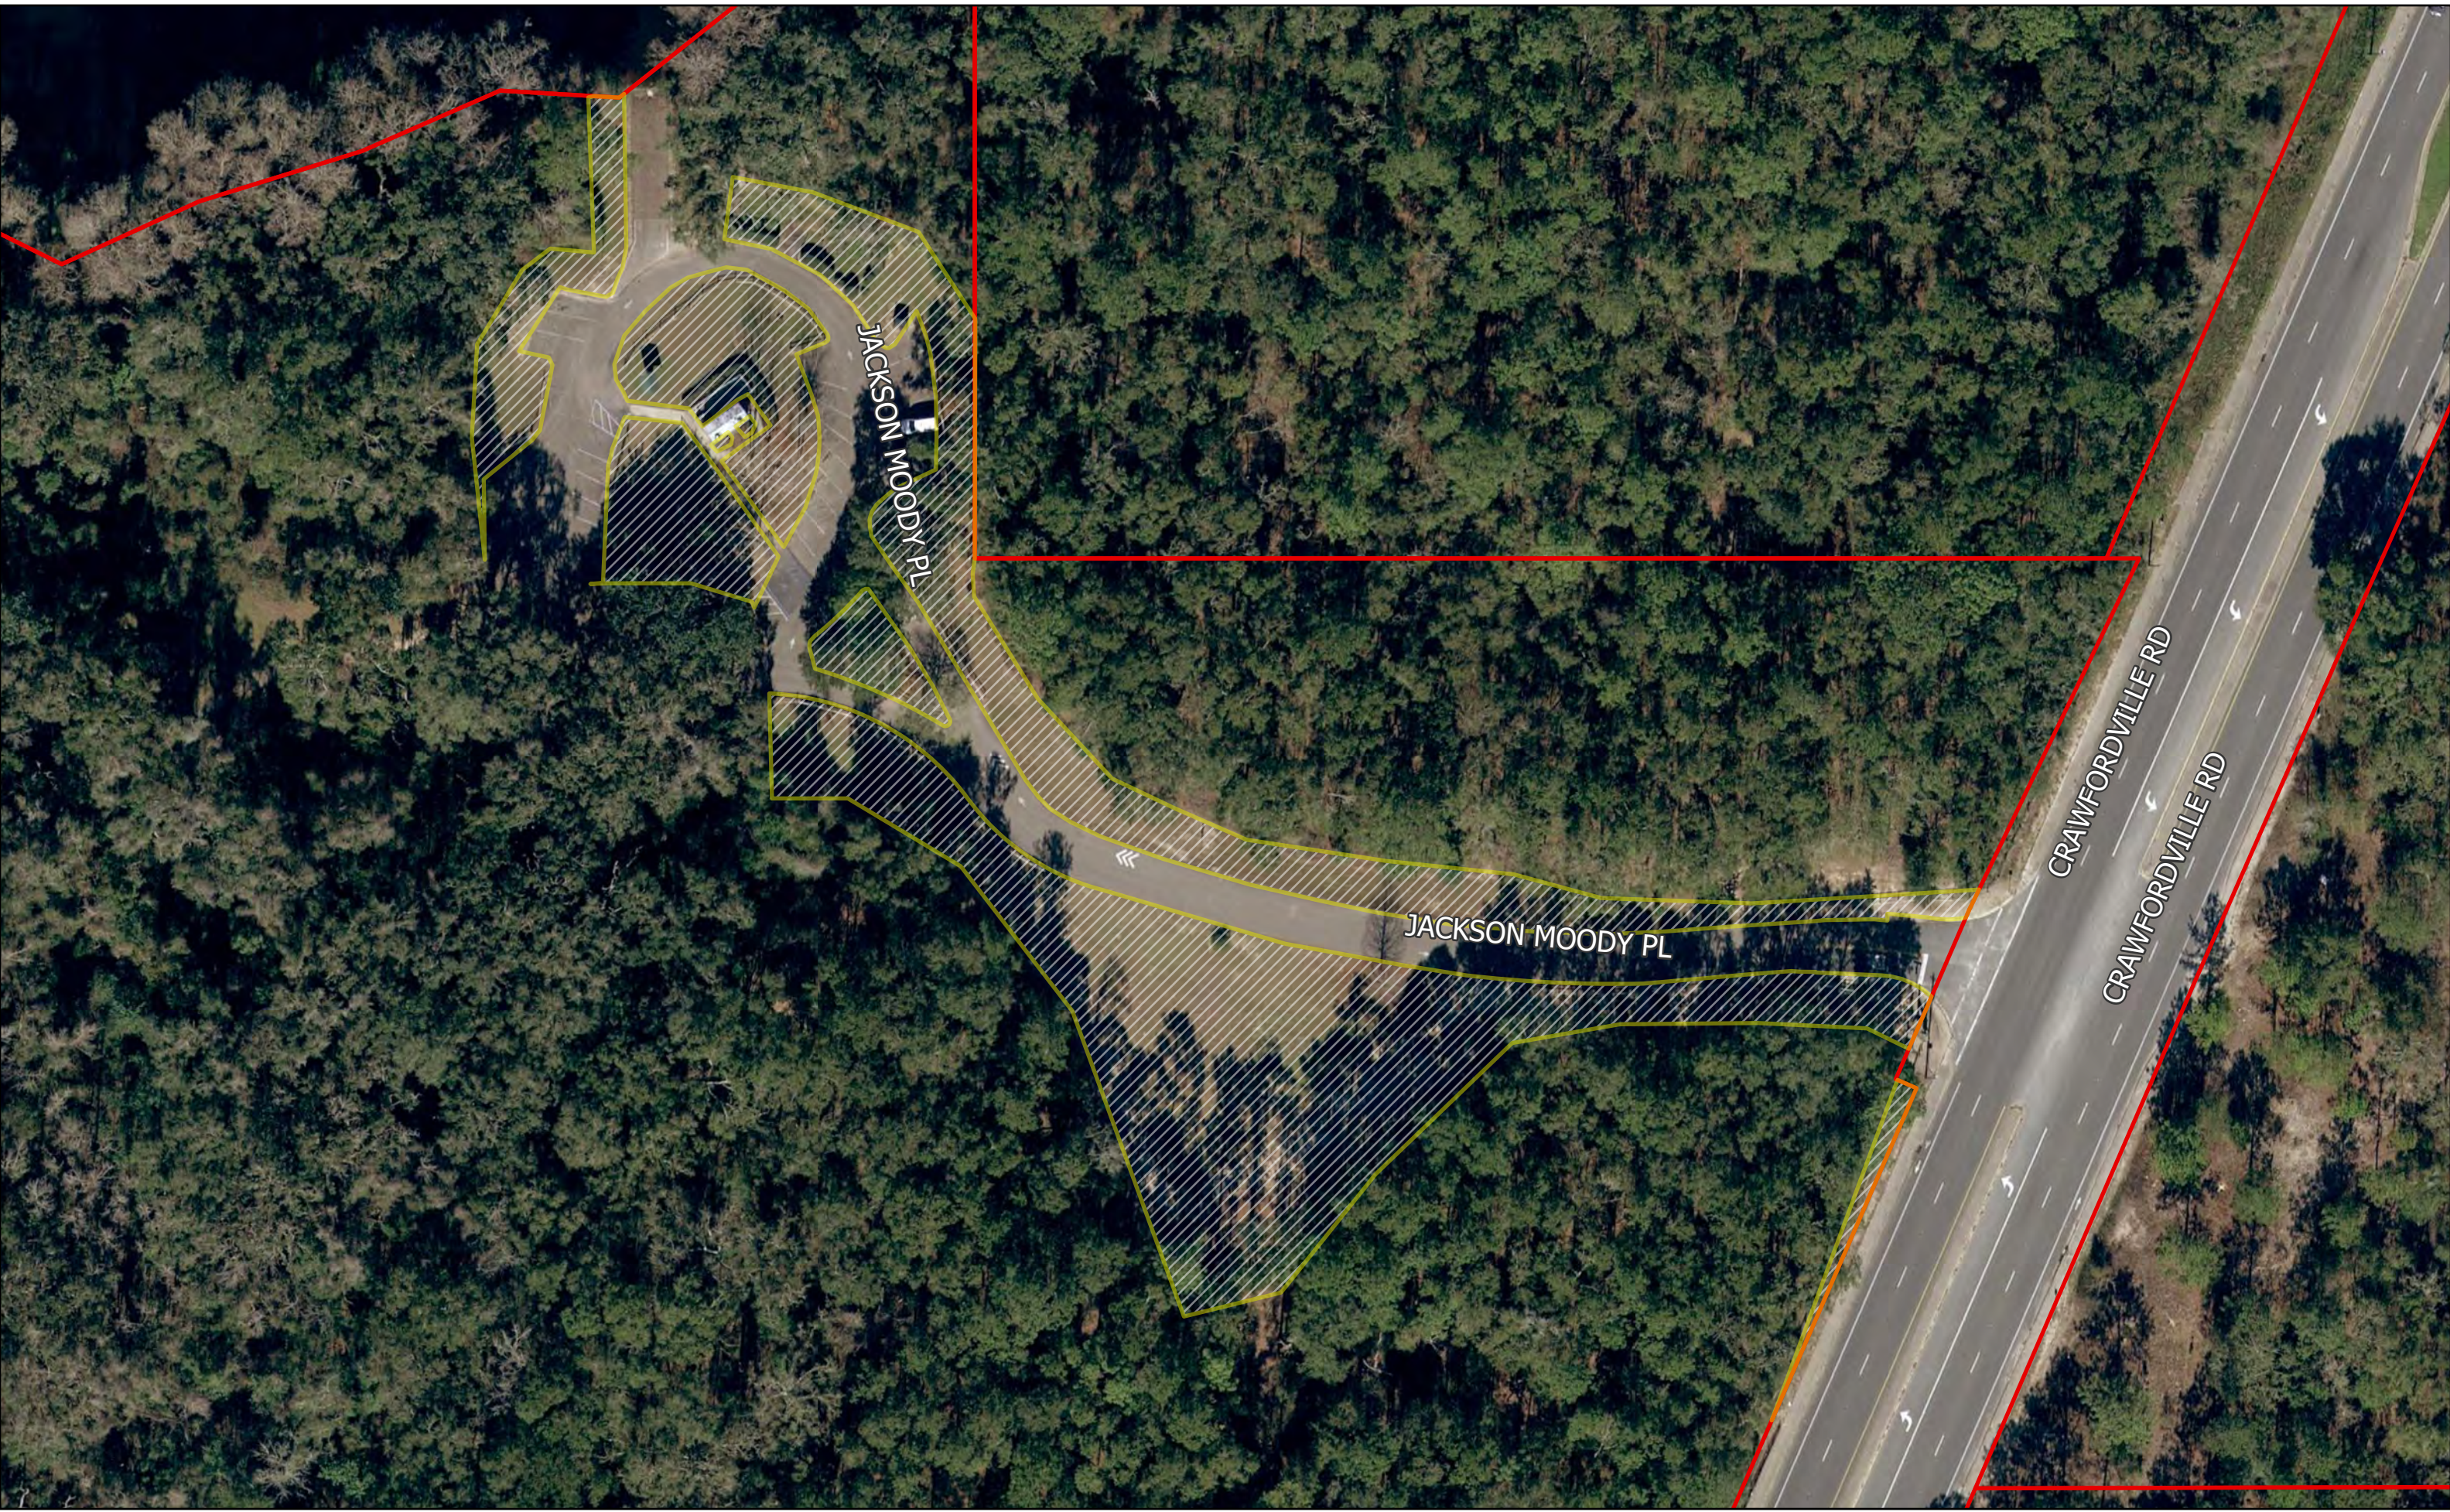

Mowing Acreage: 3.6

Gil Waters Preserve

Mowing Acreage: 1.54

J. Lewis Hall Park

Mowing Acreage: 8.64

N MONROE ST

N MONROE ST

COOL
VIEW DR

Jackson View Landing

Mowing Acreage: 0.21

Jackson View Park

Mowing Acreage: 14.79

PELICAN LN

JAMONIA LANDING RD

Kate Ireland Park

Mowing Acreage: 1.2

ORCHARD POND RD

Orchard Pond Parking Lot 2

Mowing Acreage: 1.21

ROBINSON RD

WOODVILLE HWY

OLD WOODVILLE RD

Robinson Road Park

Mowing Acreage: 2.53

Mowing Acreage: 2.47

Williams Landing Campground

Mowing Acreage: 2.86

MOCCASIN GAP RD

BILLINGSLEY RD

Miccosukee Community Center

Mowing Acreage: 0.7