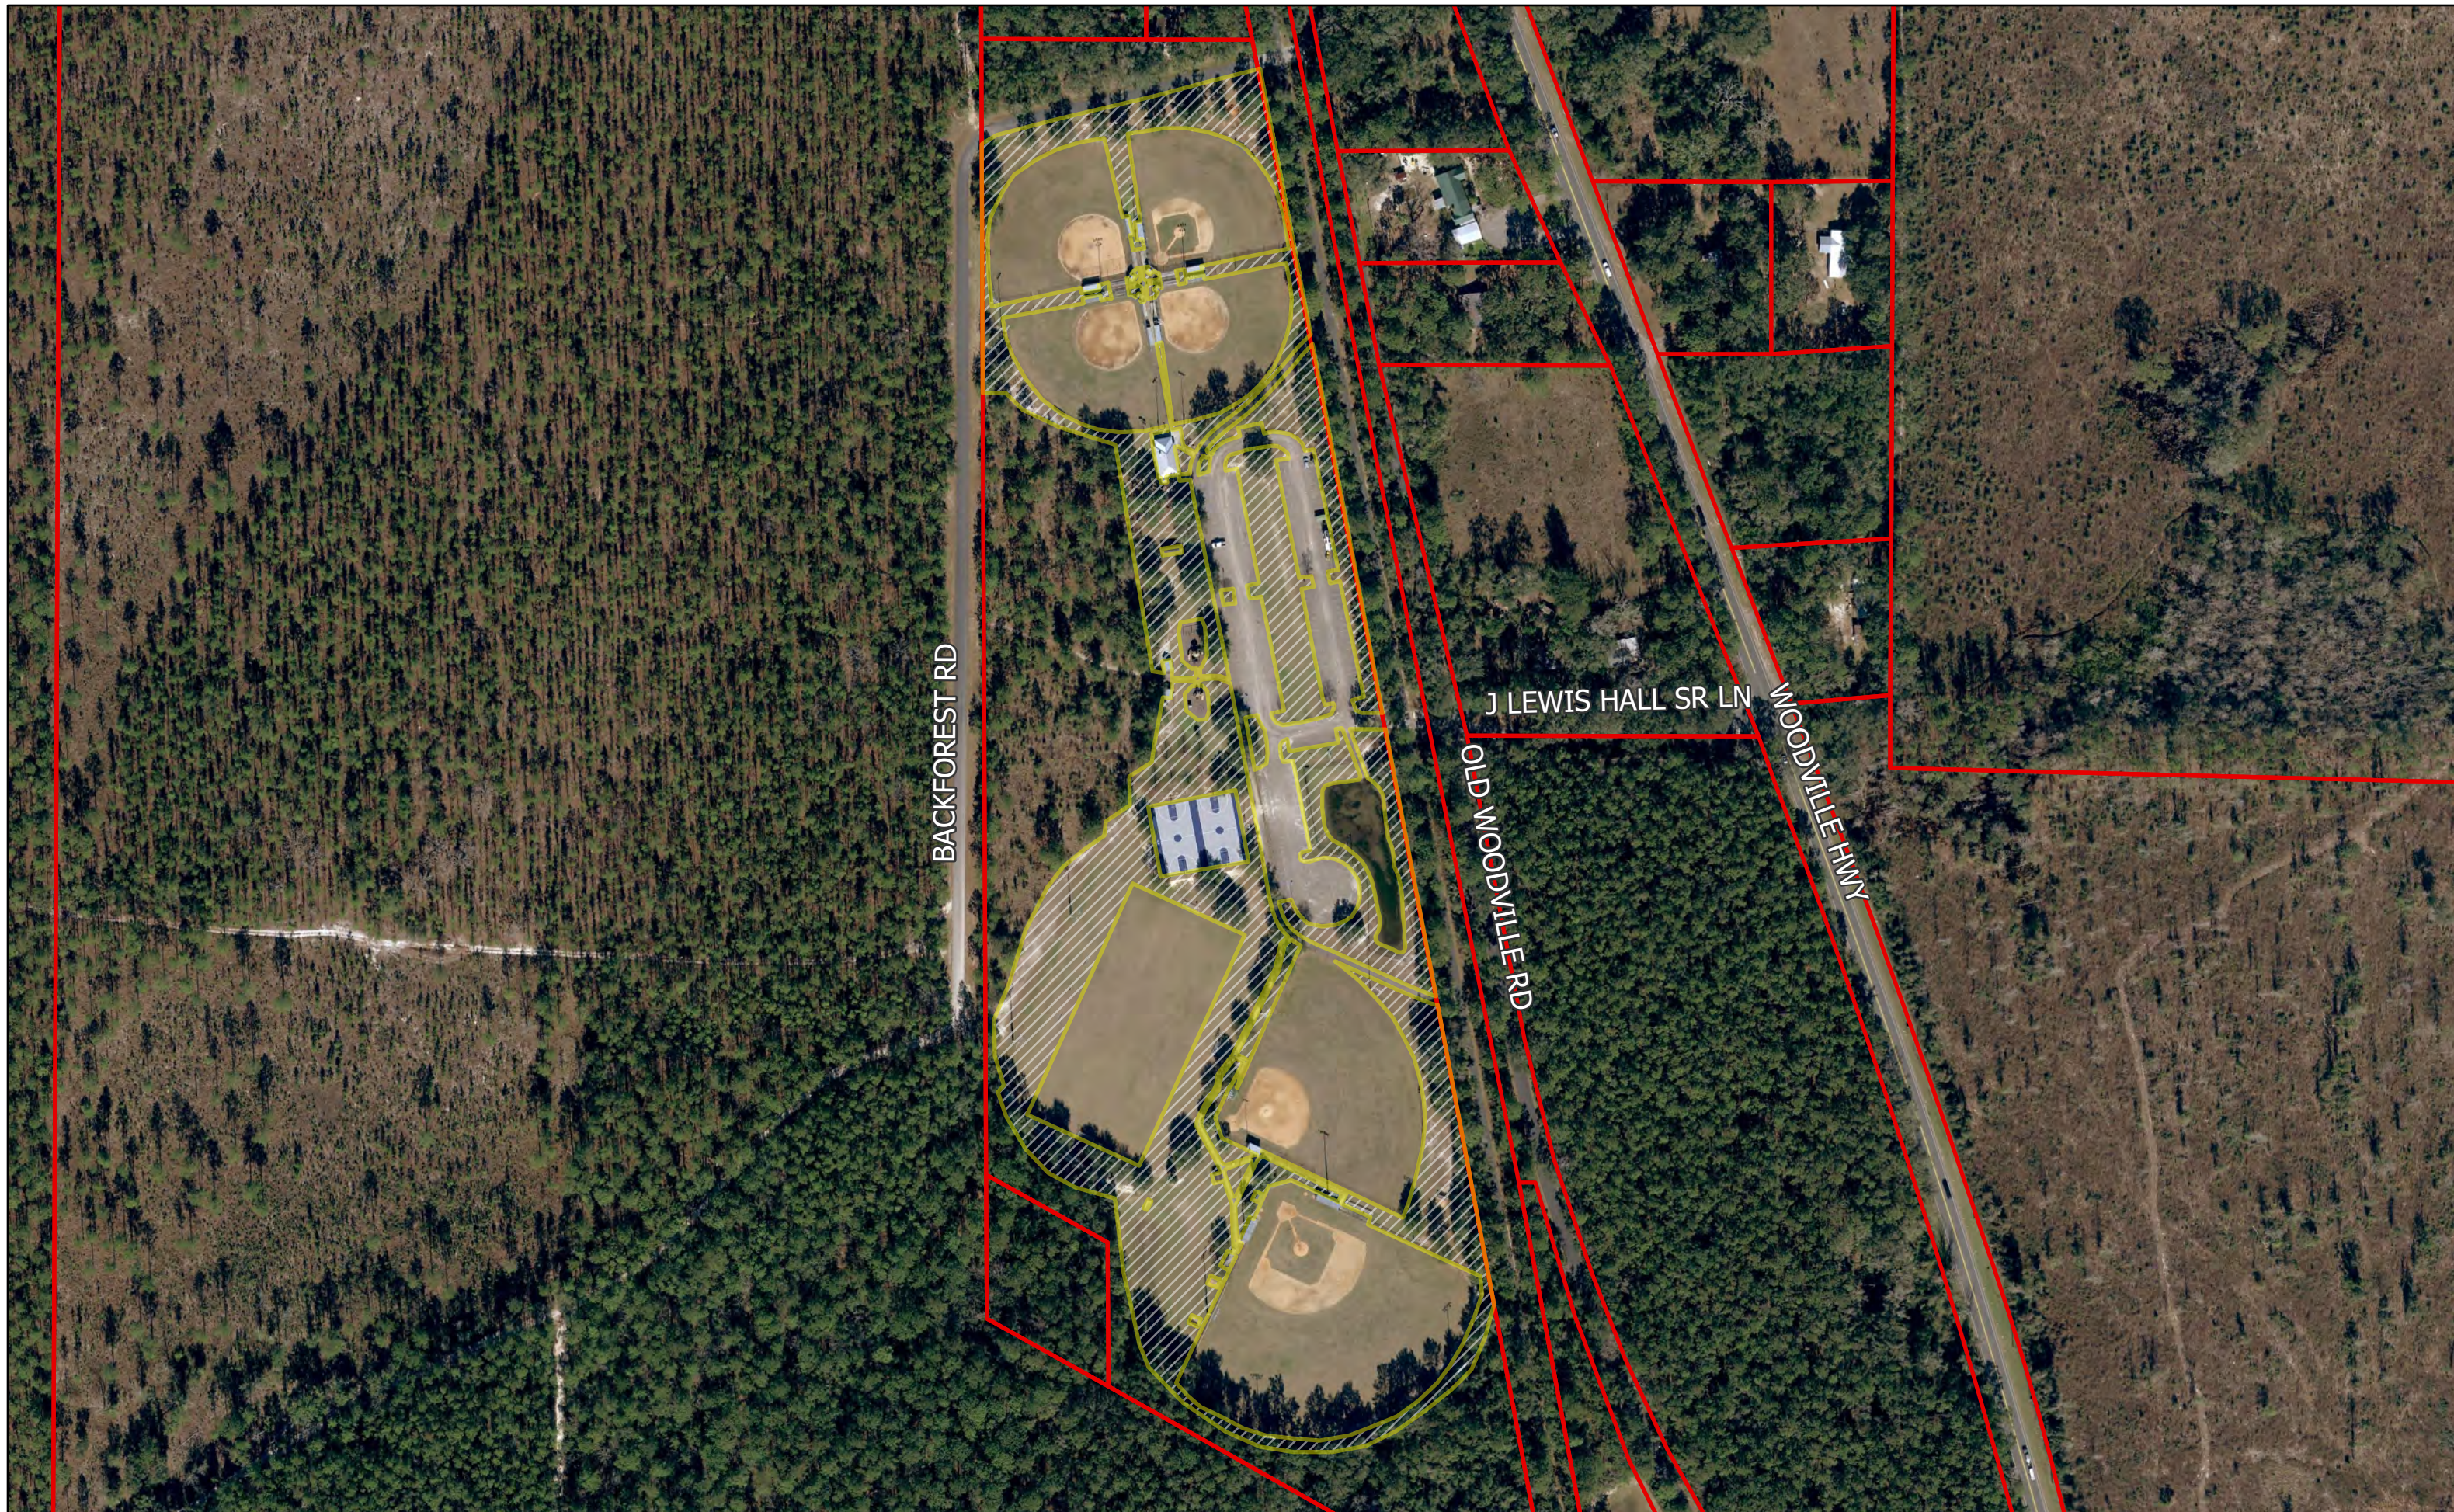

Mowing Acreage: 3.6

Gil Waters Preserve

Mowing Acreage: 1.54

J. Lewis Hall Park

Mowing Acreage: 8.64

N MONROE ST

N MONROE ST

COOL
VIEW DR

Jackson View Landing

Mowing Acreage: 0.21

Jackson View Park

Mowing Acreage: 14.79

PELICAN LN

JAMONIA LANDING RD

Kate Ireland Park

Mowing Acreage: 1.2

Mowing Acreage: 2.14

Okeehoopkee Prairie Park

Mowing Acreage: 3.11

S MERIDIAN ST

Orange-Meridian Park

Mowing Acreage: 0.59

Orchard Pond Parking Lot 1

Mowing Acreage: 0.2

ORCHARD POND RD

Orchard Pond Parking Lot 2

Mowing Acreage: 1.21

ROBINSON RD

WOODVILLE HWY

OLD WOODVILLE RD

Robinson Road Park

Mowing Acreage: 2.53