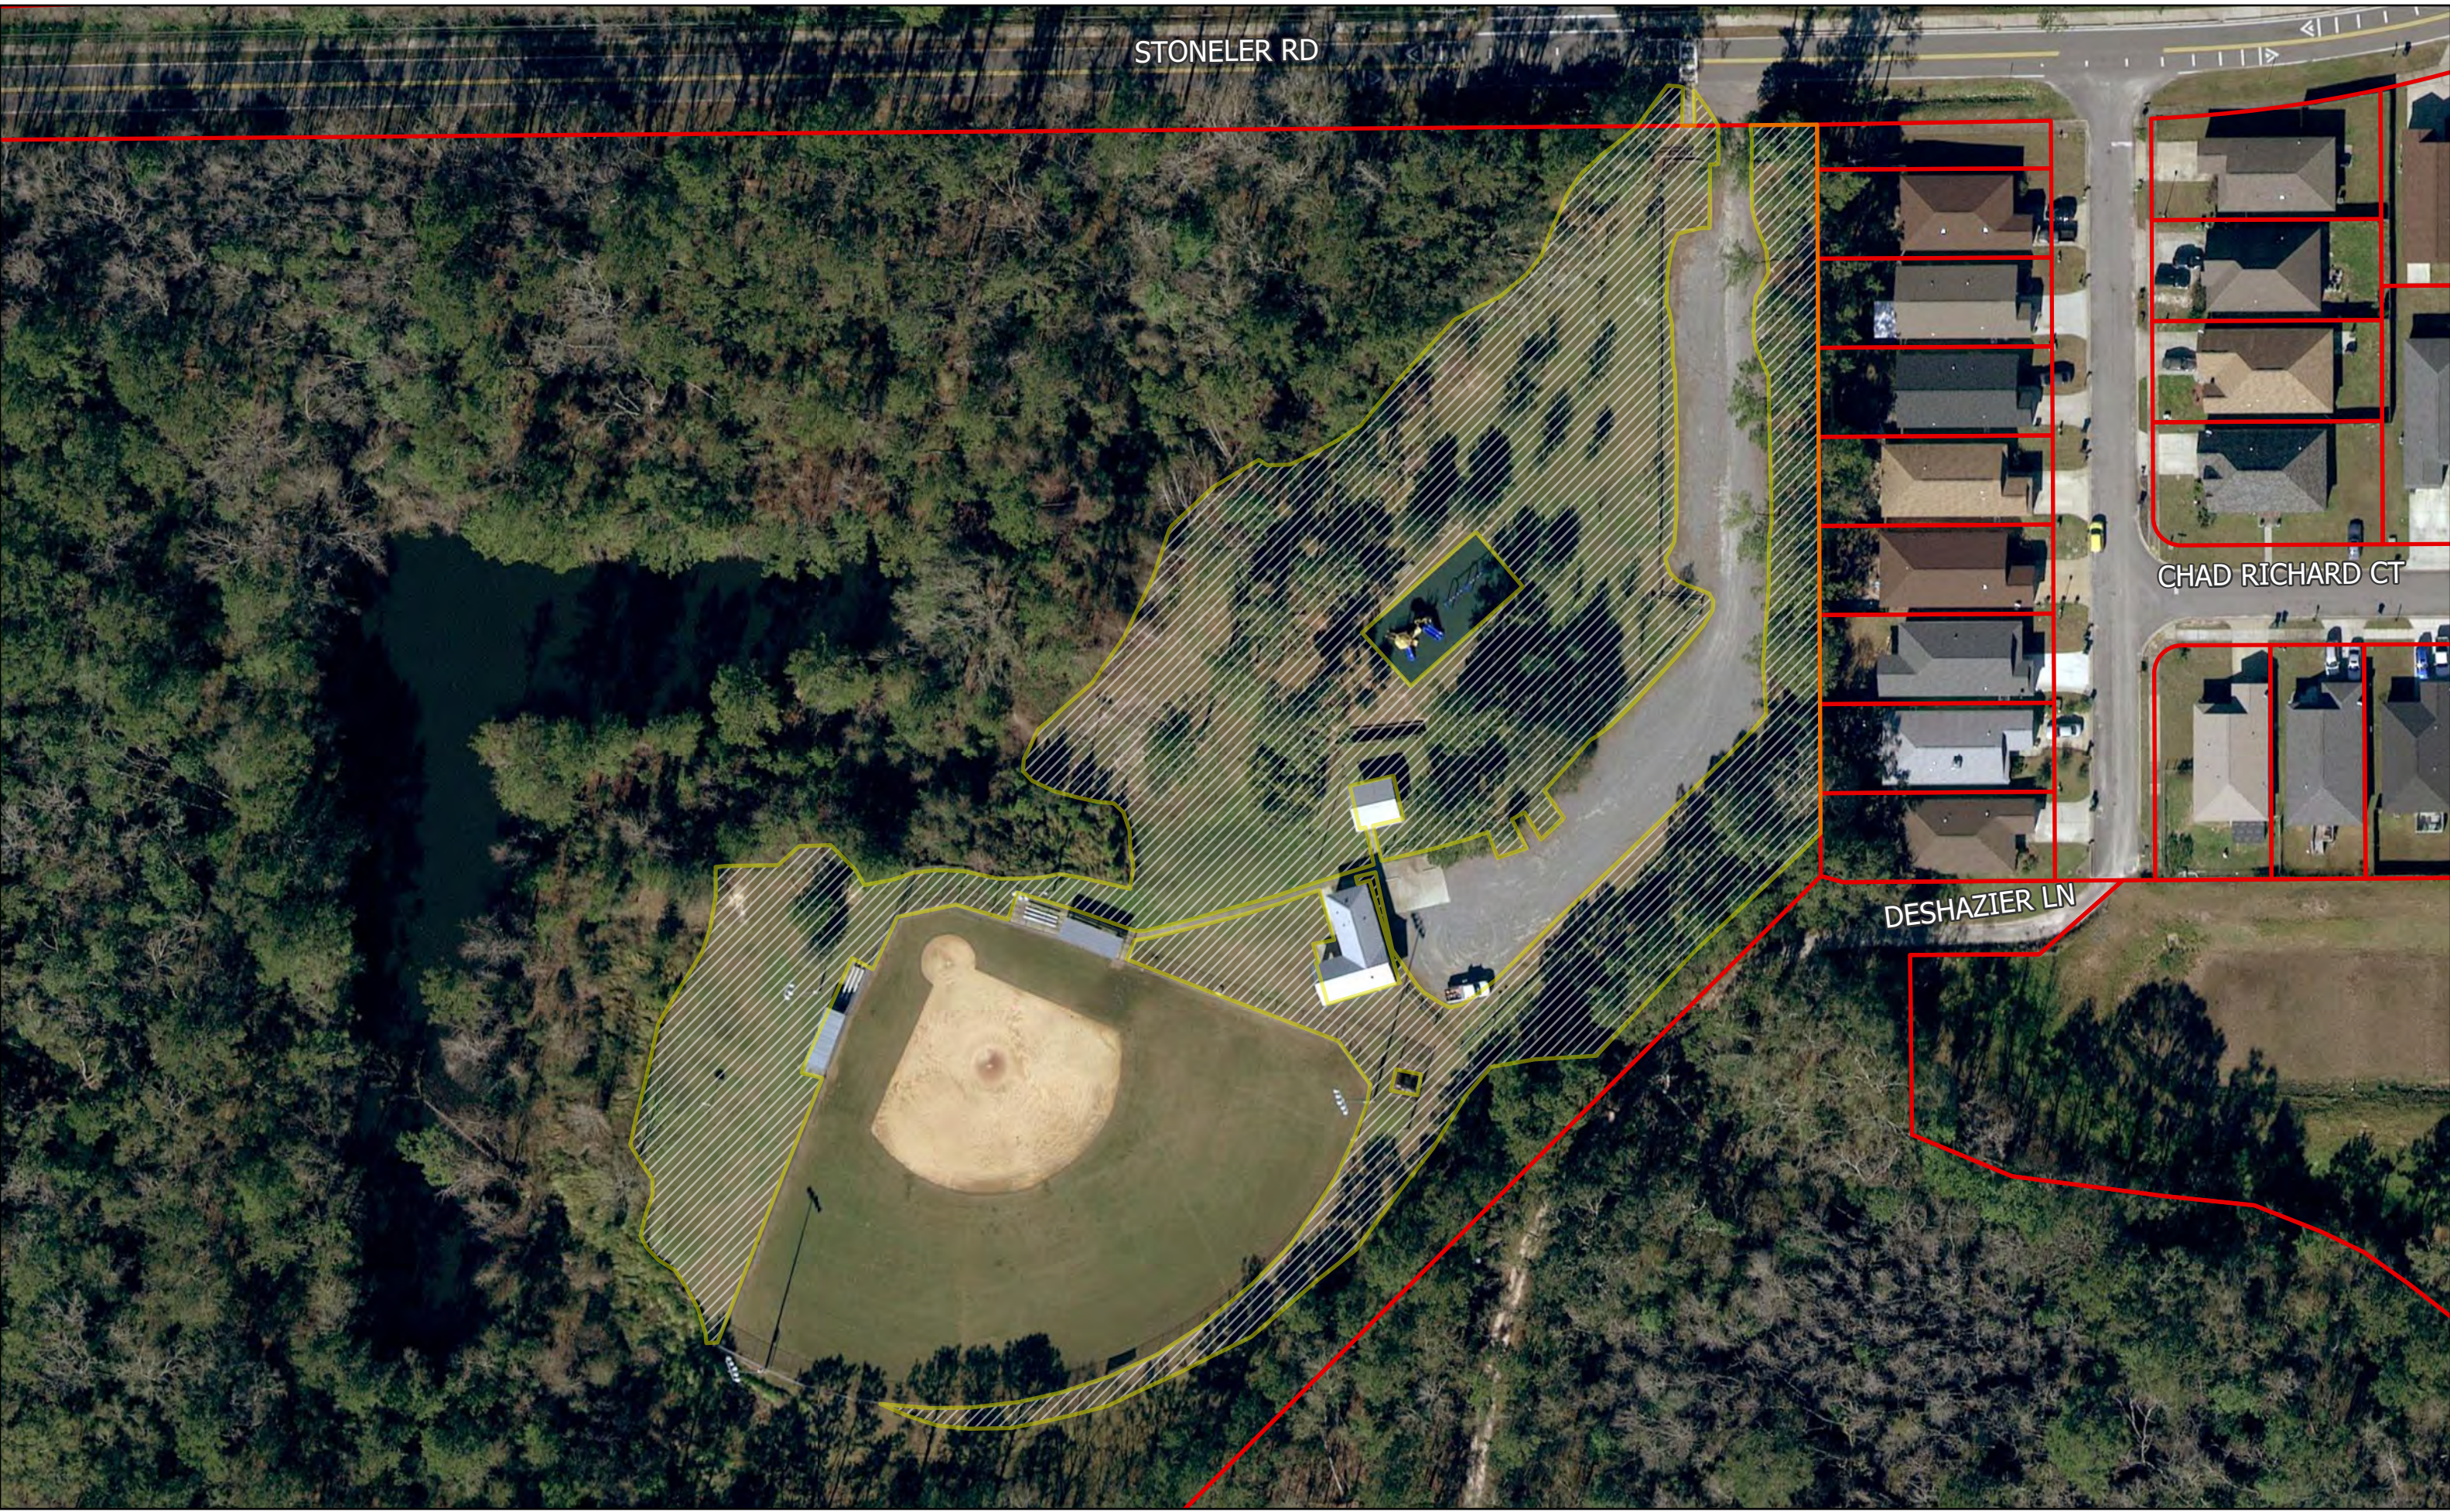

Mowing Acreage: 2.14

Okeehoopkee Prairie Park

Mowing Acreage: 3.11

S MERIDIAN ST

Orange-Meridian Park

Mowing Acreage: 0.59

Orchard Pond Parking Lot 1

Mowing Acreage: 0.2

ORCHARD POND RD

Orchard Pond Parking Lot 2

Mowing Acreage: 1.21

ROBINSON RD

WOODVILLE HWY

OLD WOODVILLE RD

Robinson Road Park

Mowing Acreage: 2.53

STONELER RD

CHAD RICHARD CT

DESHAZIER LN

Stoneler Road Park

Mowing Acreage: 2.22

TOWER RD

BOMBADIL CT

Tower Road Park

Mowing Acreage: 2.47

Williams Landing Campground

Mowing Acreage: 2.86

MOCCASIN GAP RD

BILLINGSLEY RD

Miccosukee Community Center

Mowing Acreage: 0.7