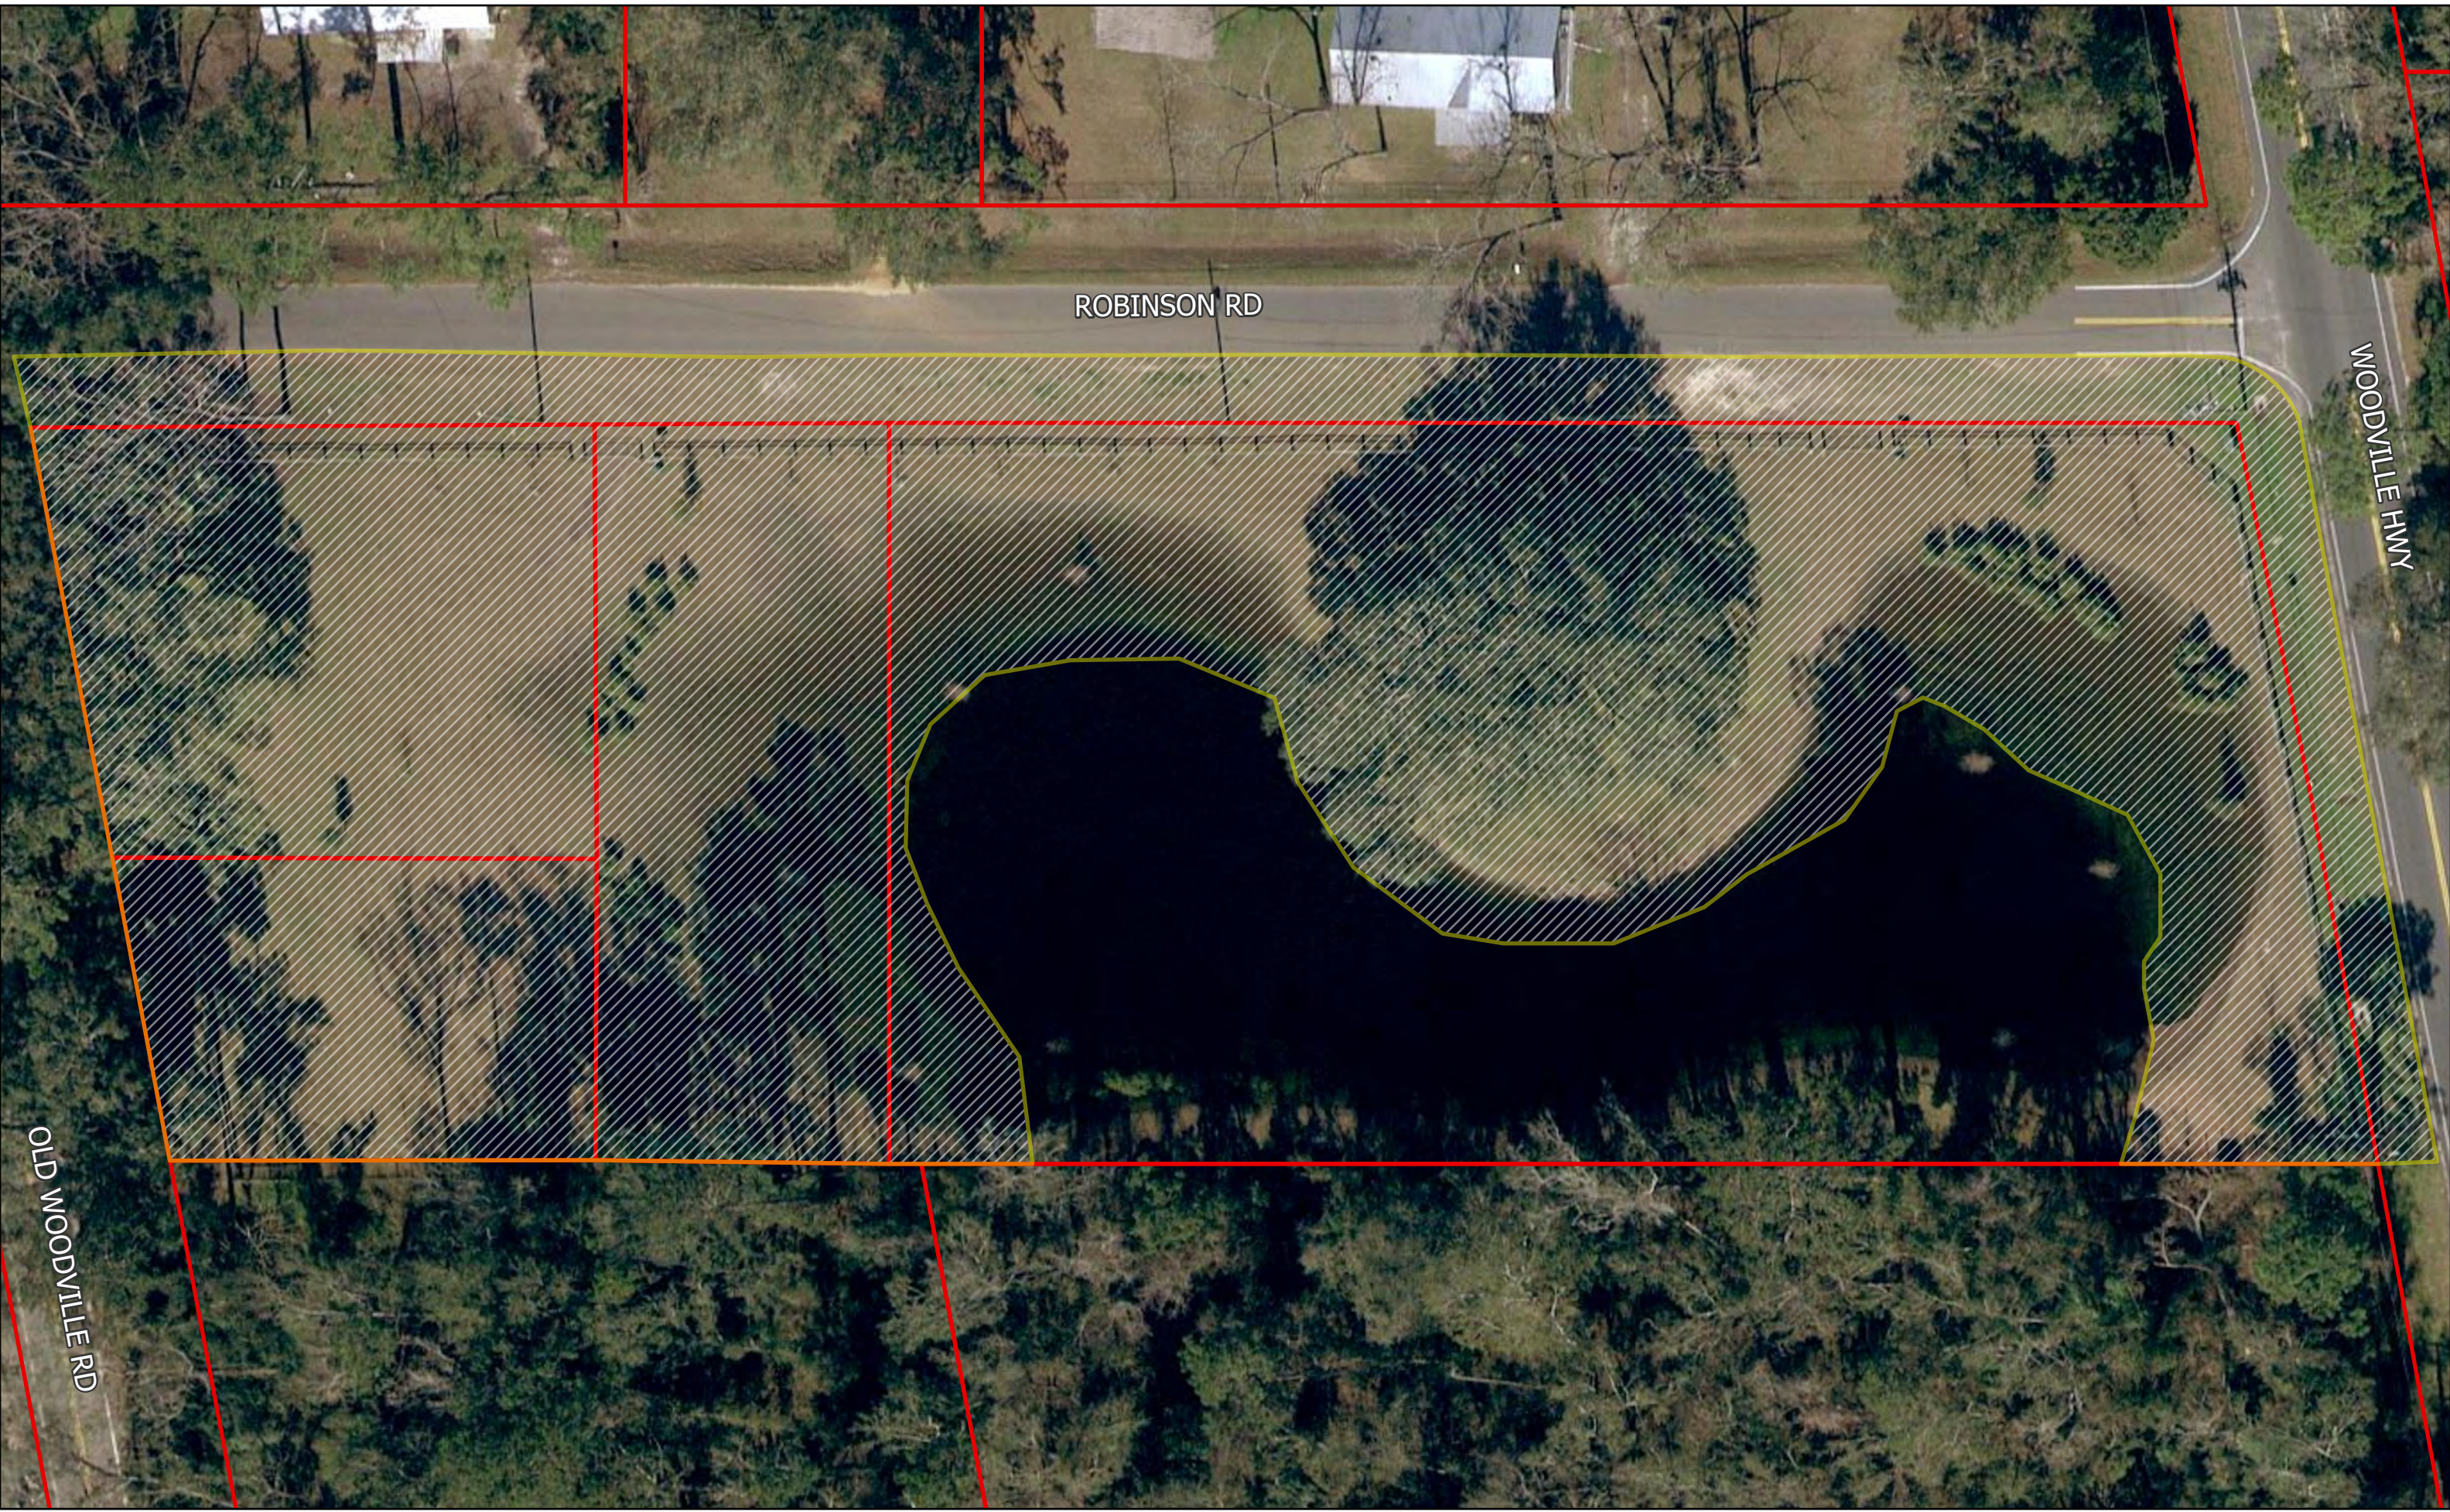

Lake Henrietta Park

Mowing Acreage: 8.59

Martha Wellman Park

Mowing Acreage: 3.25

CROMARTIE RD

Miccosukee Community Park East

Mowing Acreage: 3.58

Miccosukee Community Park West

Mowing Acreage: 2.14

Okeehoopkee Prairie Park

Mowing Acreage: 3.11

S MERIDIAN ST

Orange-Meridian Park

Mowing Acreage: 0.59

Orchard Pond Parking Lot 1

Mowing Acreage: 0.2

ORCHARD POND RD

Orchard Pond Parking Lot 2

Mowing Acreage: 1.21

ROBINSON RD

WOODVILLE HWY

OLD WOODVILLE RD

Robinson Road Park

Mowing Acreage: 2.53

Mowing Acreage: 2.47

Williams Landing Campground

Mowing Acreage: 2.86

MOCCASIN GAP RD

BILLINGSLEY RD

Miccosukee Community Center

Mowing Acreage: 0.7