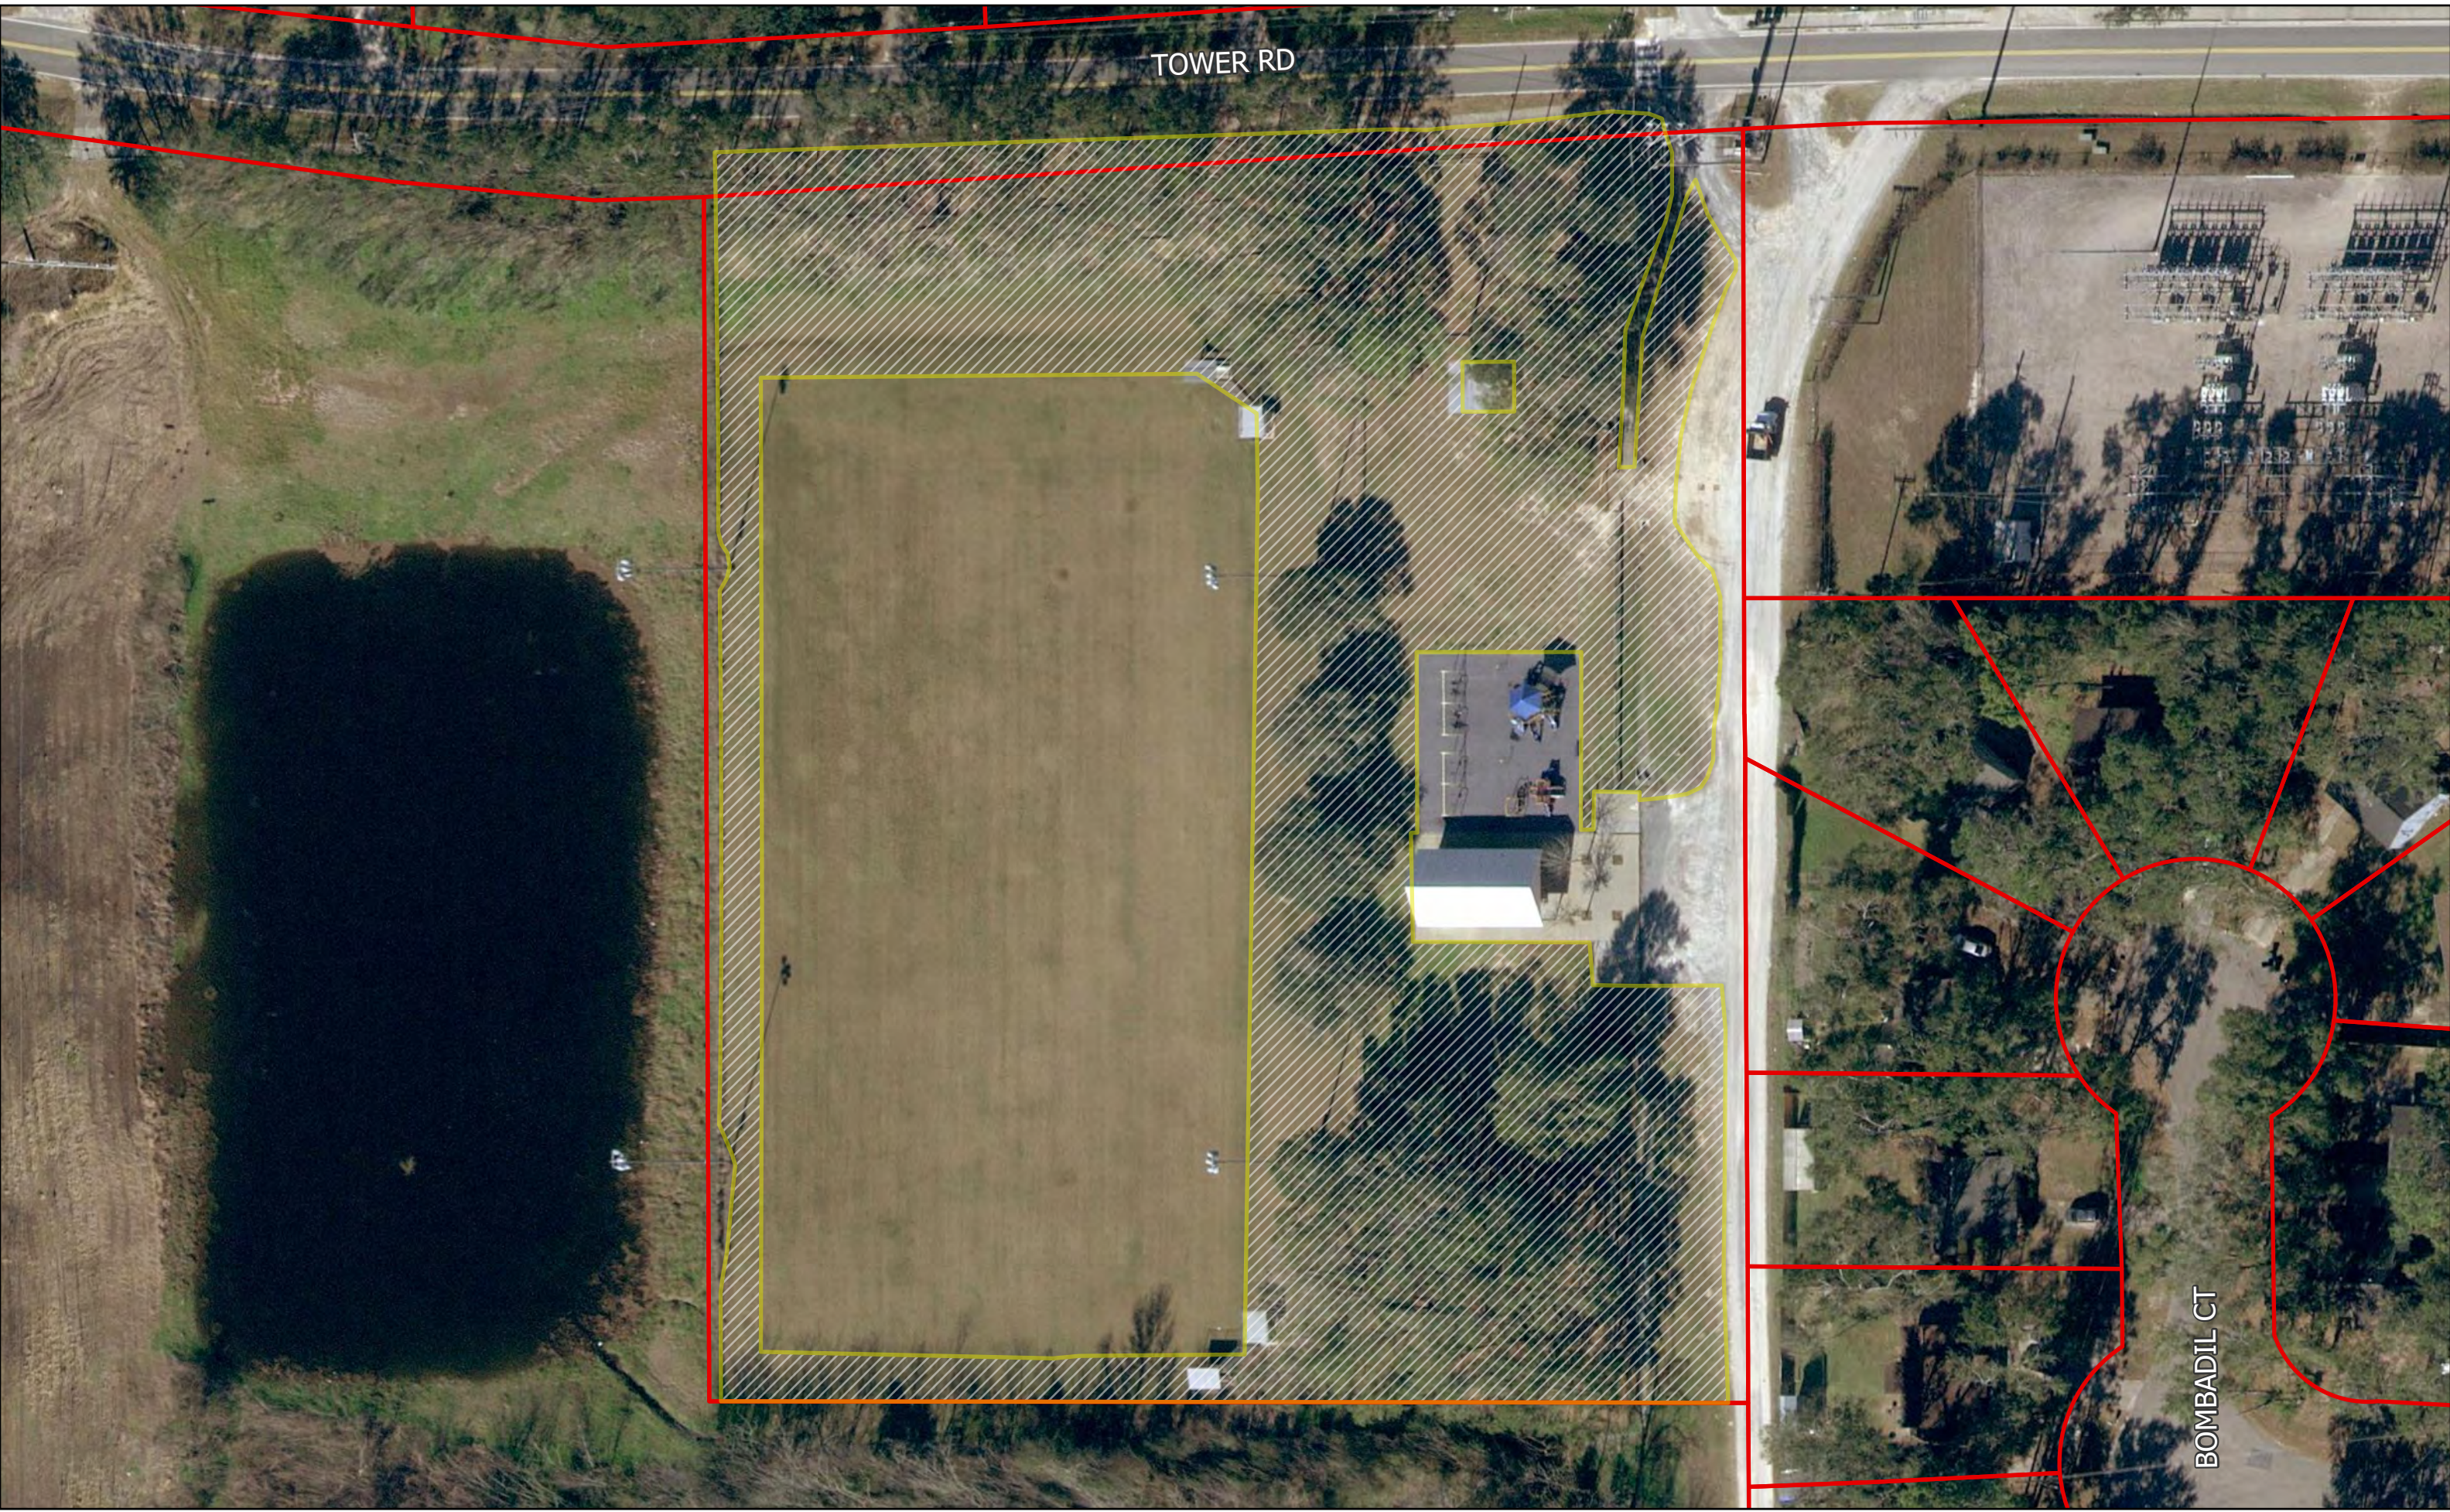

Mowing Acreage: 2.14

Okeehoopkee Prairie Park

Mowing Acreage: 3.11

S MERIDIAN ST

Orange-Meridian Park

Mowing Acreage: 0.59

Orchard Pond Parking Lot 1

Mowing Acreage: 0.2

ORCHARD POND RD

Orchard Pond Parking Lot 2

Mowing Acreage: 1.21

ROBINSON RD

WOODVILLE HWY

OLD WOODVILLE RD

Robinson Road Park

Mowing Acreage: 2.53

STONELER RD

CHAD RICHARD CT

DESHAZIER LN

Stoneler Road Park

Mowing Acreage: 2.22

TOWER RD

BOMBADIL CT

Tower Road Park

Mowing Acreage: 2.47

Williams Landing Campground

Mowing Acreage: 2.86

MOCCASIN GAP RD

BILLINGSLEY RD

Miccosukee Community Center

Mowing Acreage: 0.7