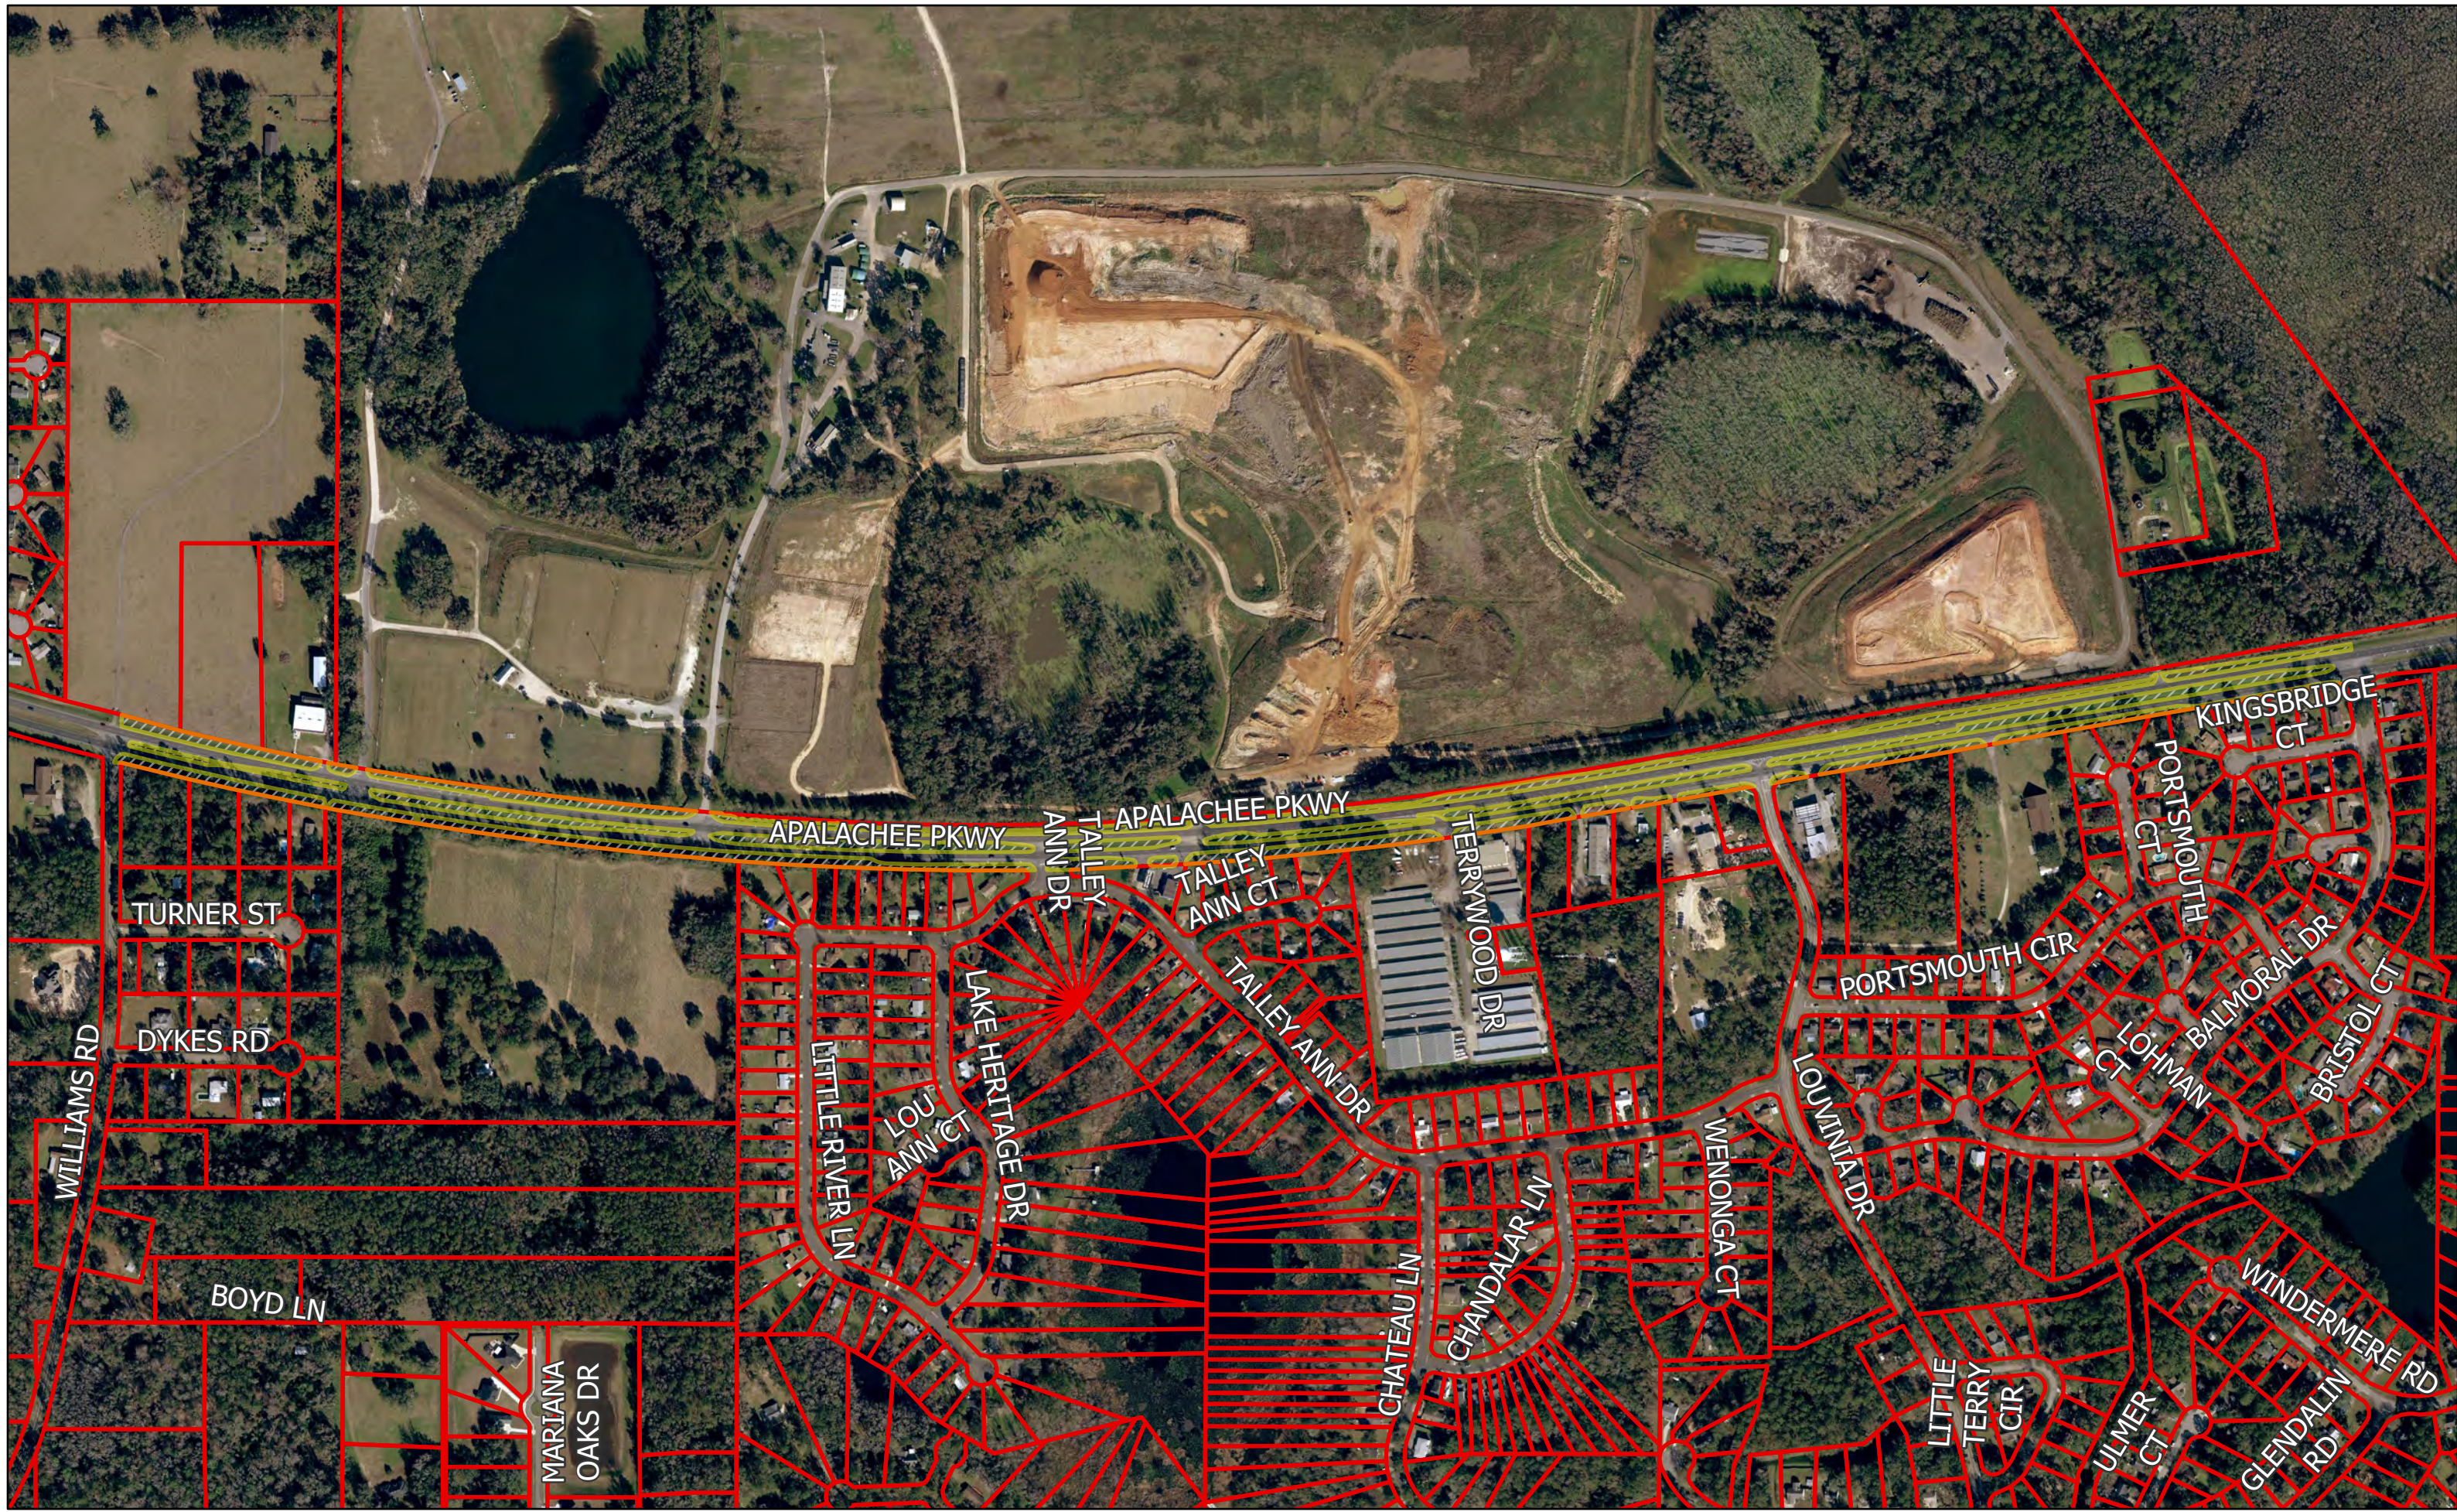

Apalachee Regional Park Median ROW

Mowing Acreage: 11.56