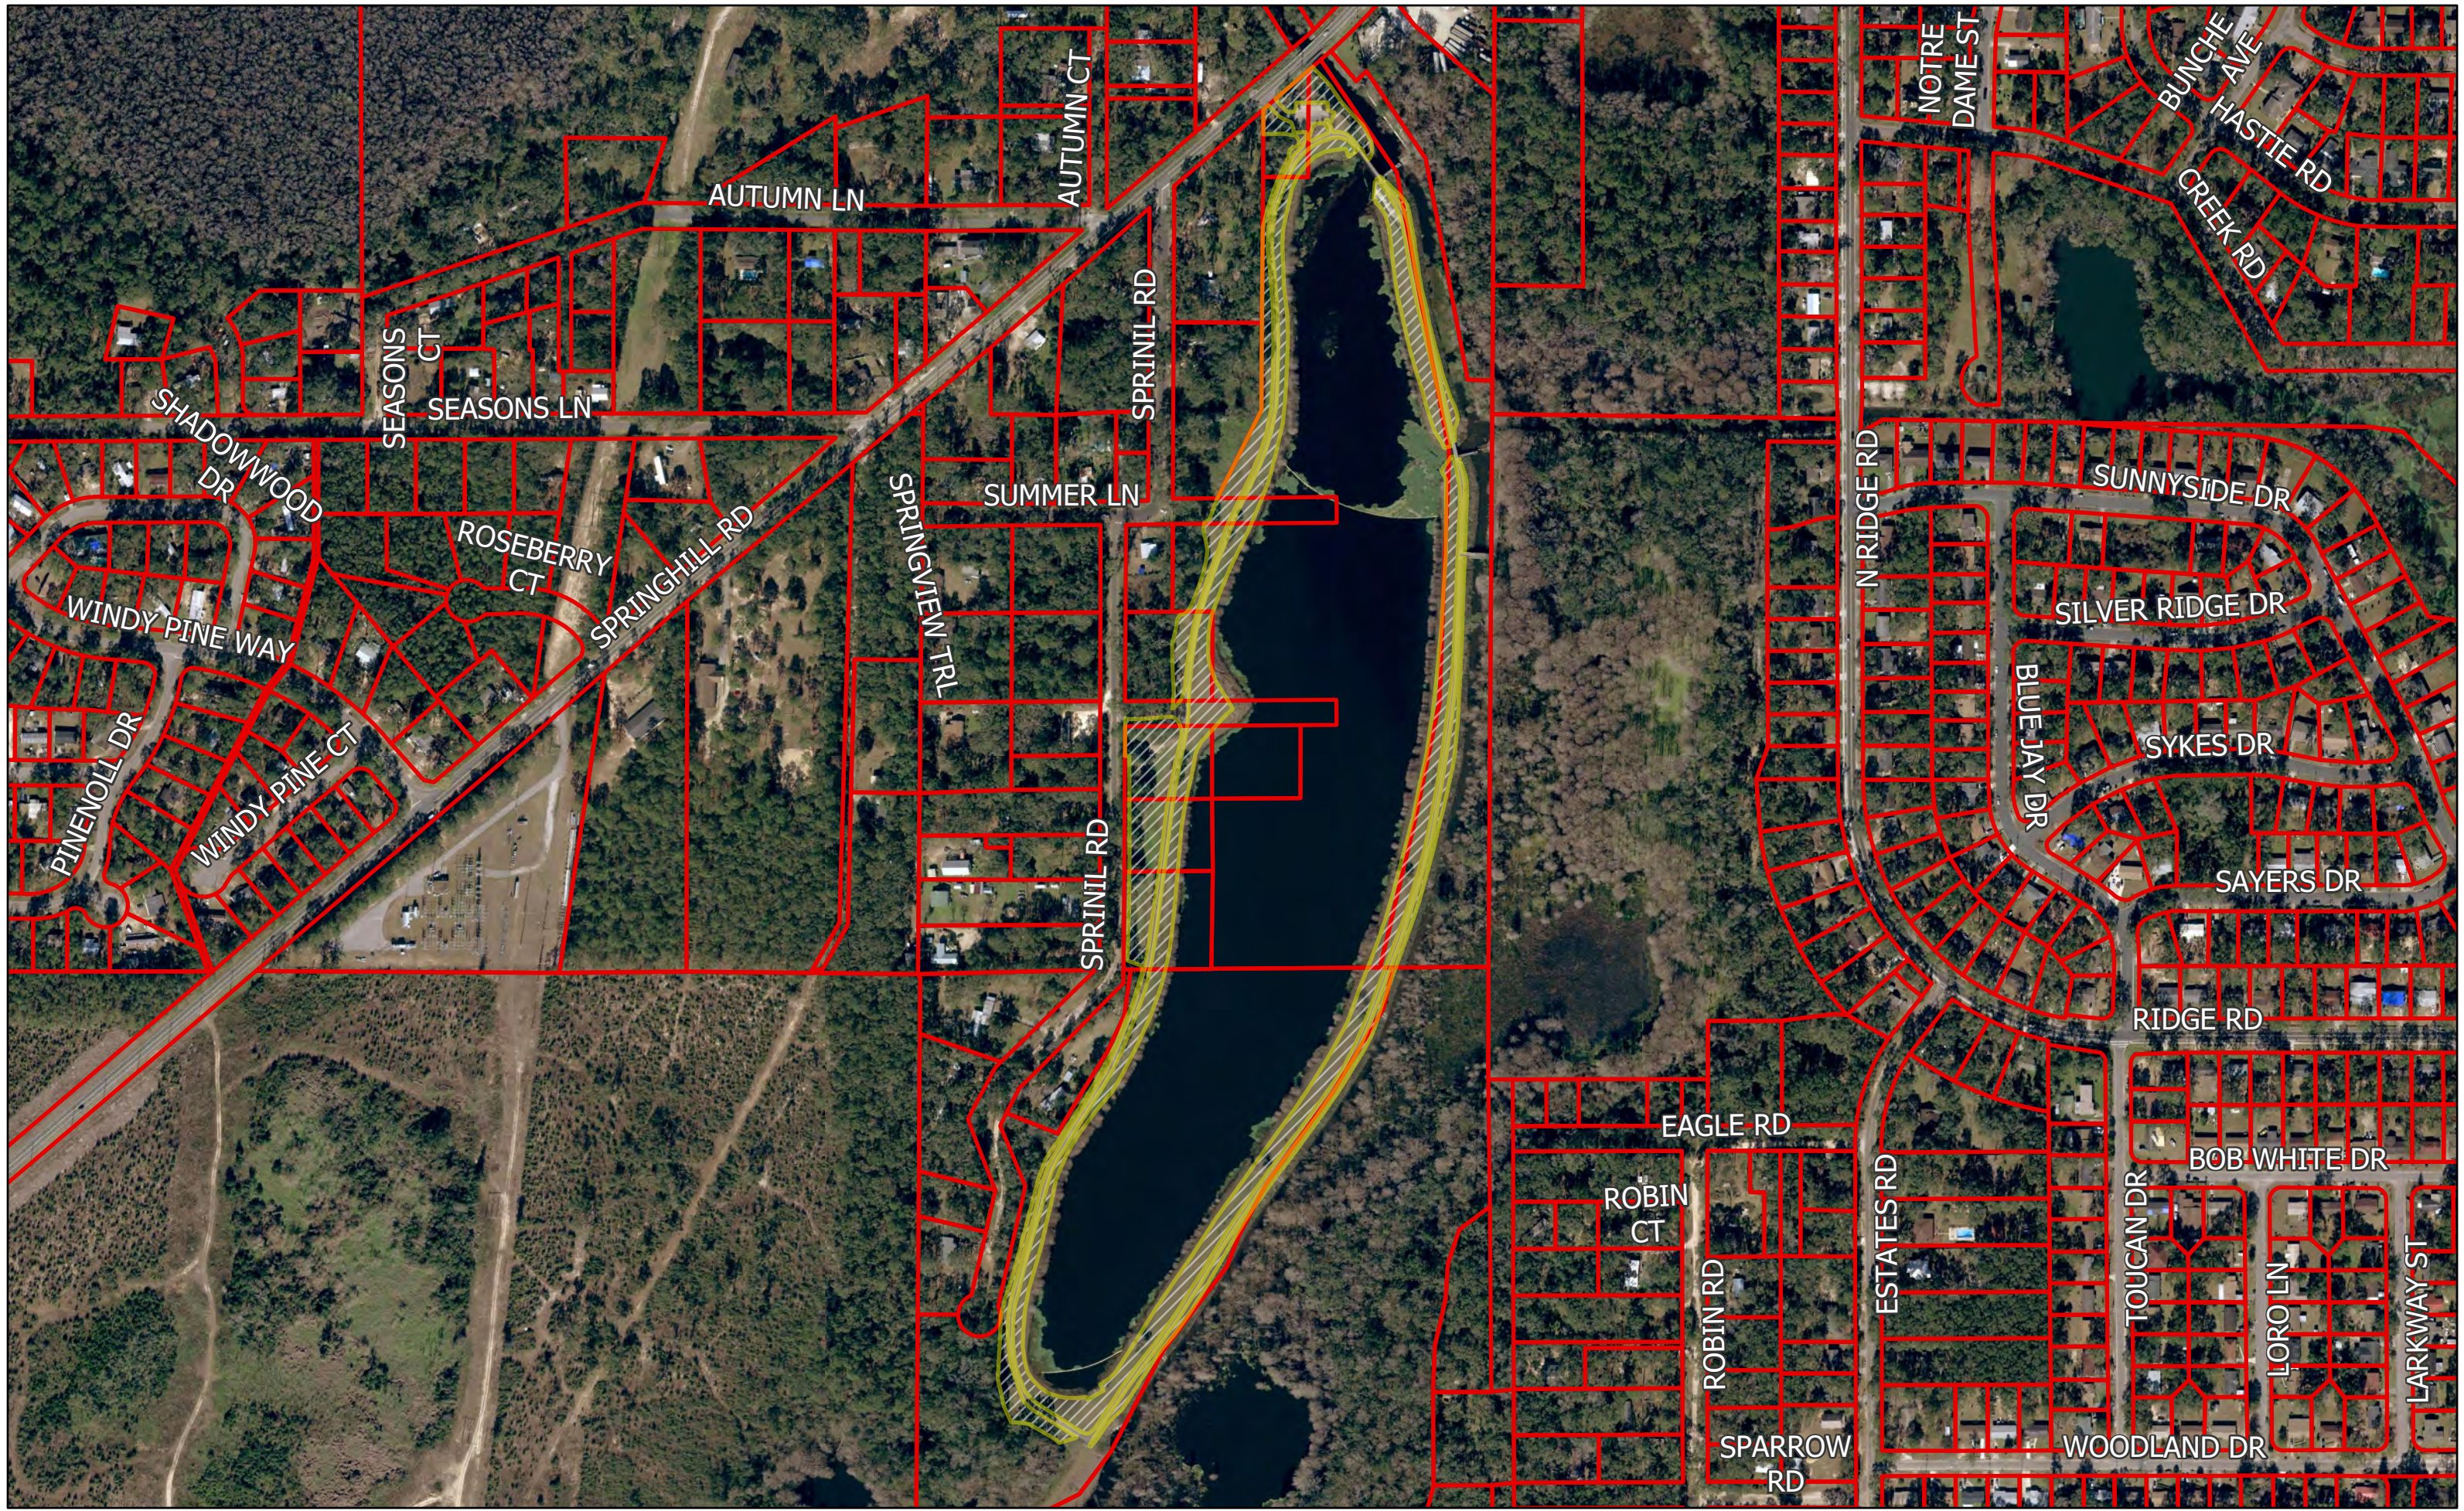

Jackson View Landing

Mowing Acreage: 0.21

Jackson View Park

Mowing Acreage: 14.79

PELICAN LN

JAMONIA LANDING RD

Kate Ireland Park

Mowing Acreage: 1.2

Lake Henrietta Park

Mowing Acreage: 8.59

Martha Wellman Park

Mowing Acreage: 3.25

CROMARTIE RD

Miccosukee Community Park East

Mowing Acreage: 3.58

Miccosukee Community Park West

Mowing Acreage: 2.14

Okeehoopkee Prairie Park

Mowing Acreage: 3.11

S MERIDIAN ST

Orange-Meridian Park

Mowing Acreage: 0.59

Orchard Pond Parking Lot 1

Mowing Acreage: 0.2

ORCHARD POND RD

Orchard Pond Parking Lot 2

Mowing Acreage: 1.21

ROBINSON RD

WOODVILLE HWY

OLD WOODVILLE RD

Robinson Road Park

Mowing Acreage: 2.53