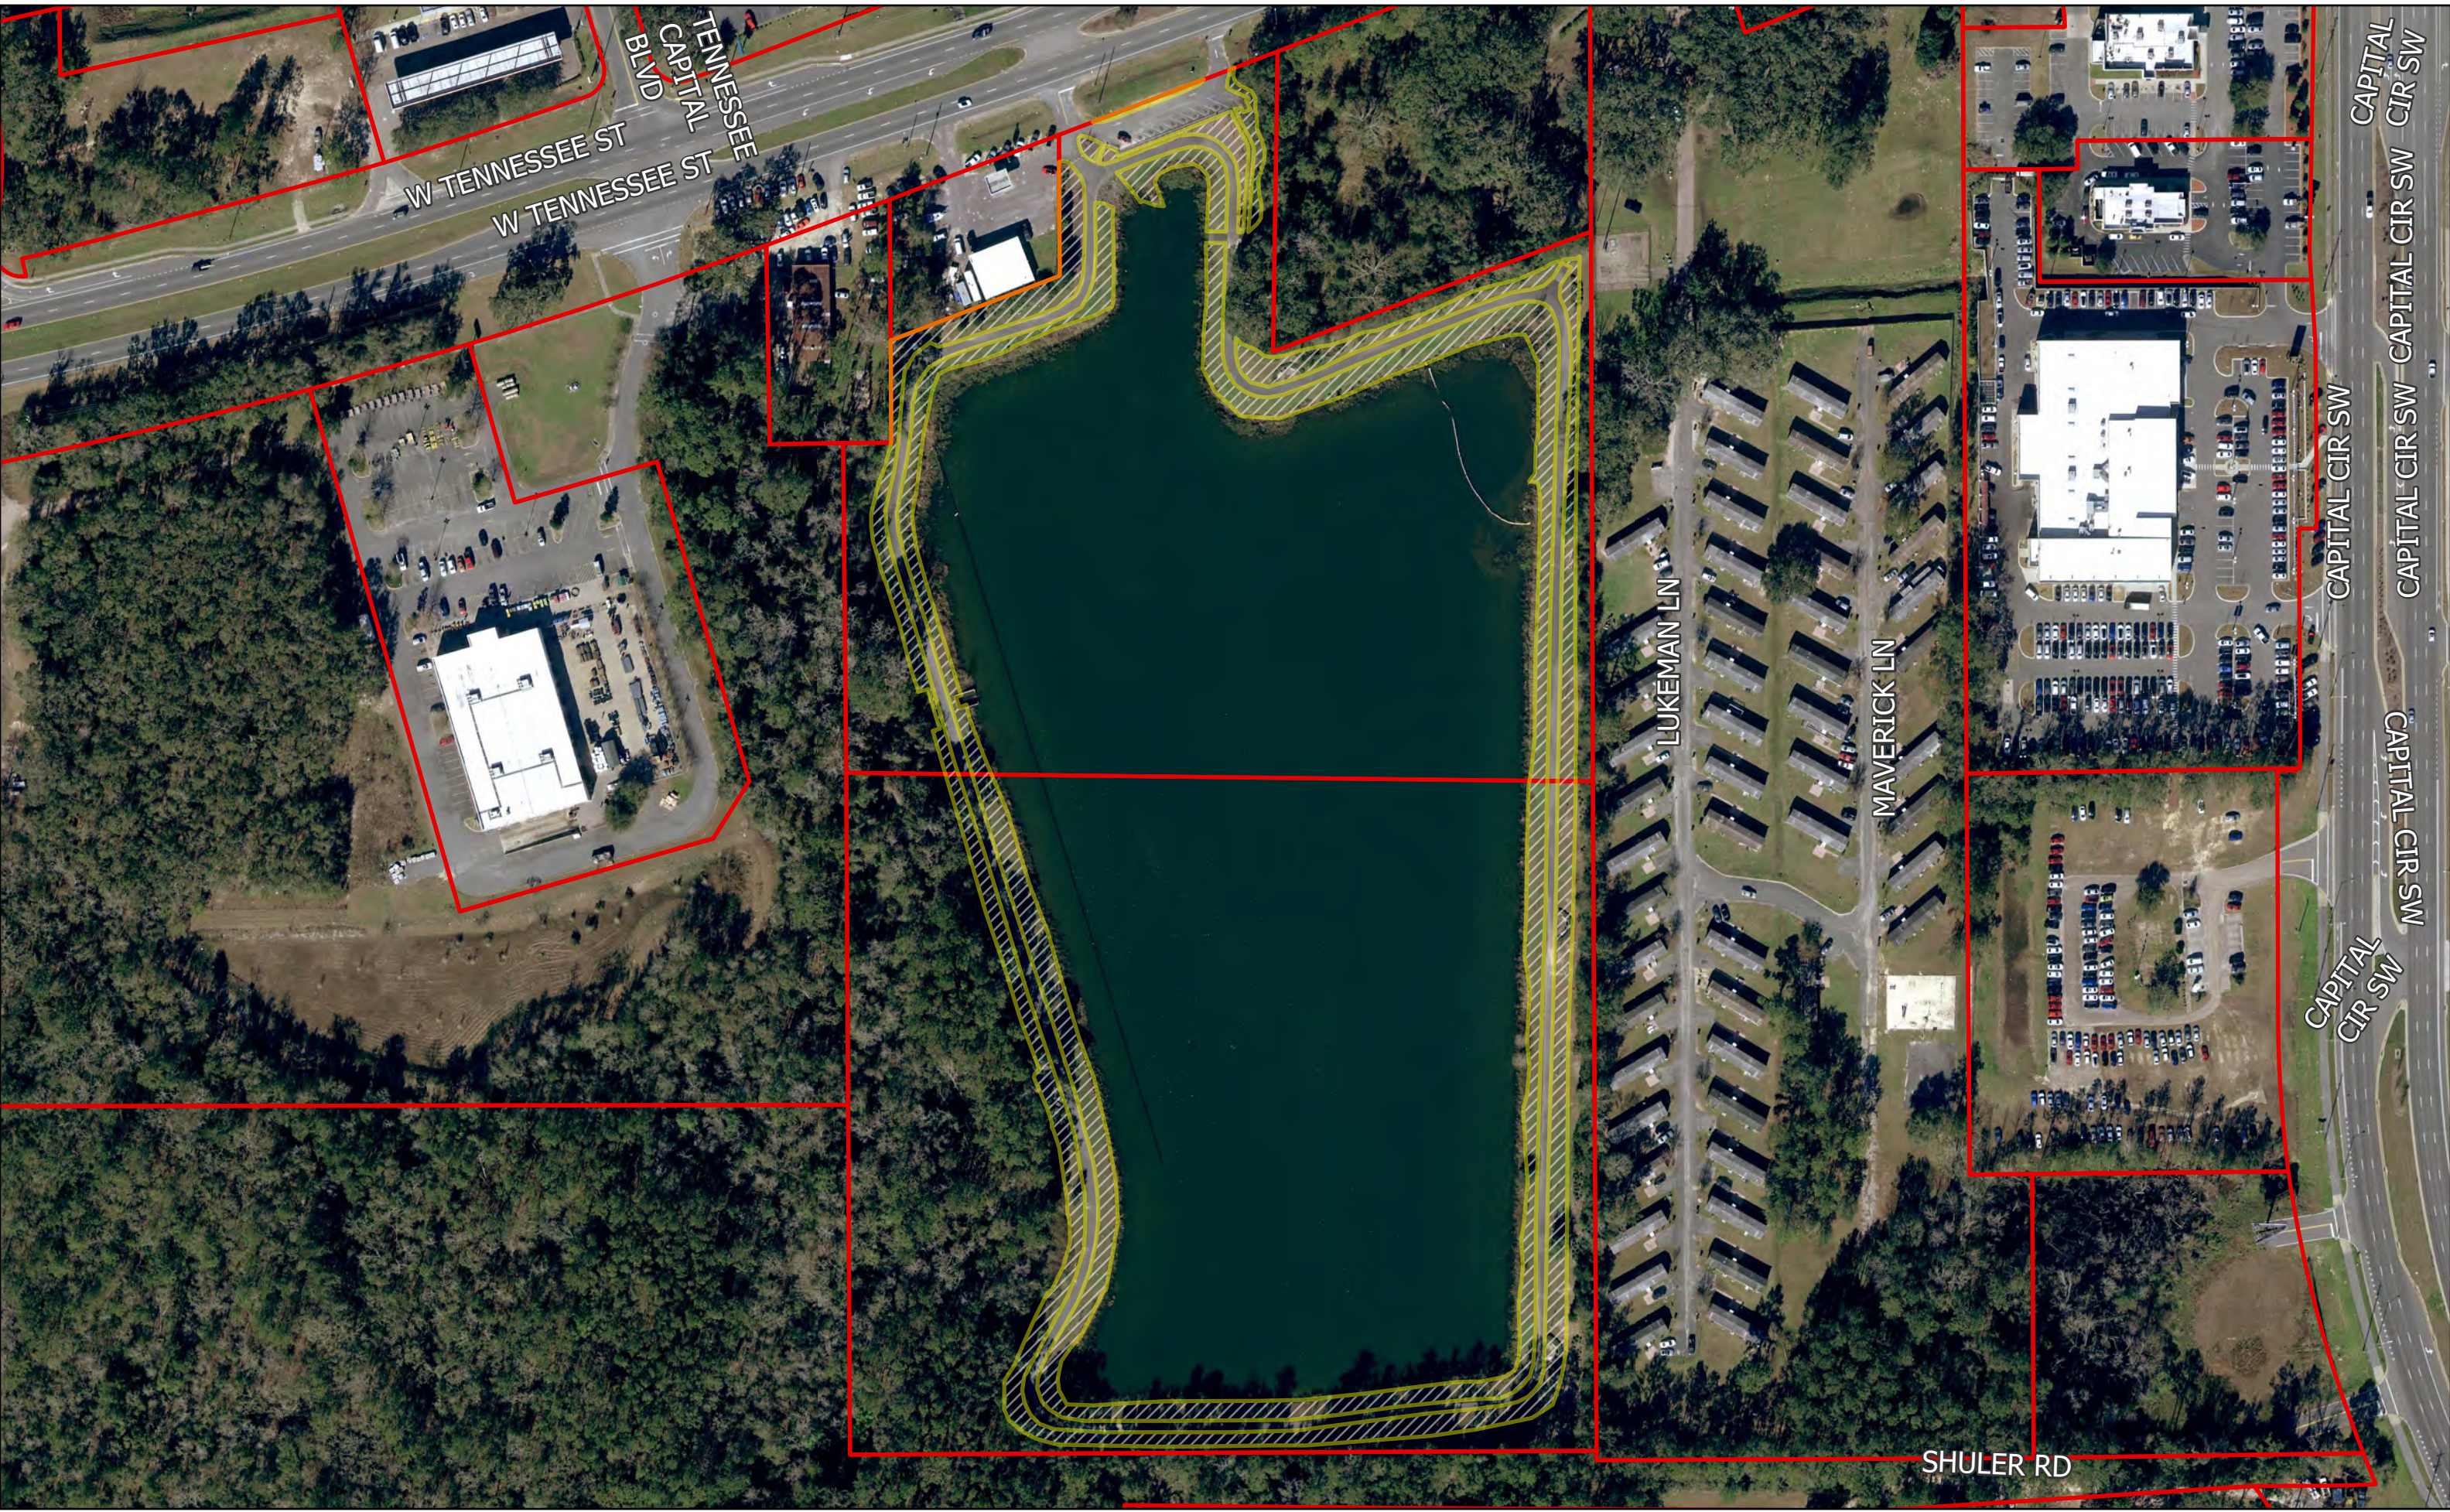

Martha Wellman Park

Mowing Acreage: 3.25