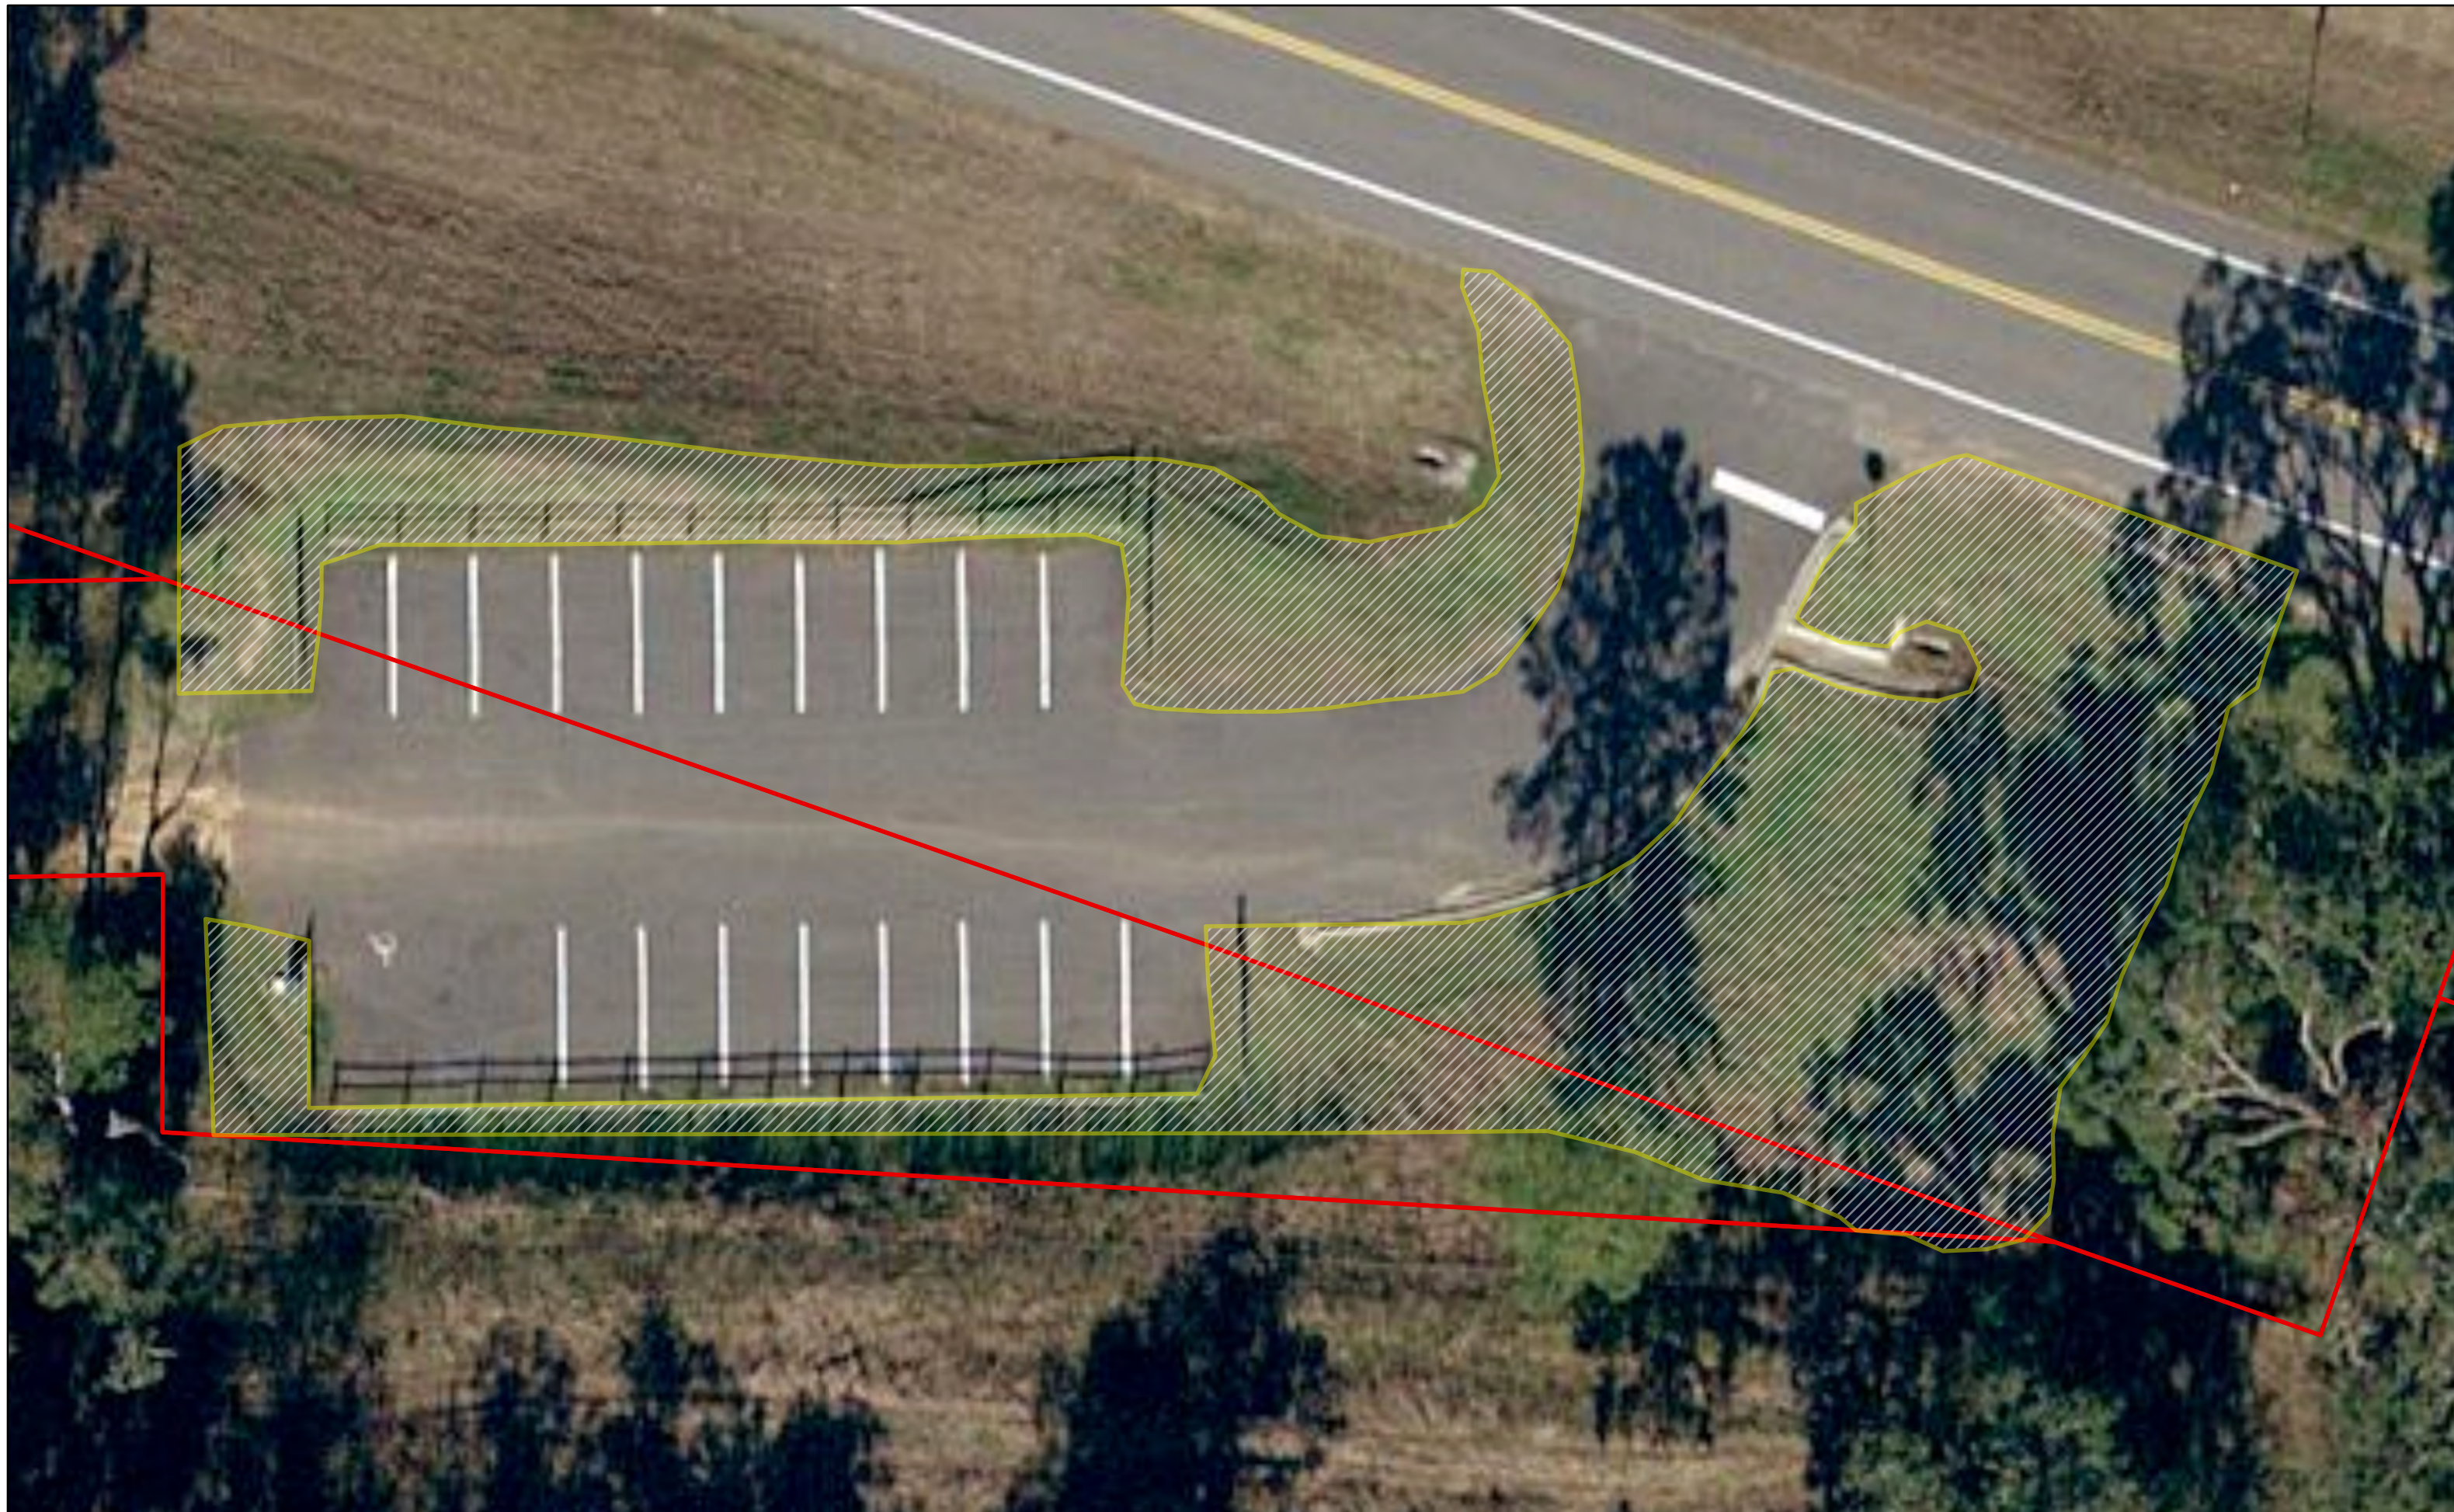

Mowing Acreage: 2.14

Okeehoopkee Prairie Park

Mowing Acreage: 3.11

S MERIDIAN ST

Orange-Meridian Park

Mowing Acreage: 0.59

Orchard Pond Parking Lot 1

Mowing Acreage: 0.2

ORCHARD POND RD

Orchard Pond Parking Lot 2

Mowing Acreage: 1.21

ROBINSON RD

WOODVILLE HWY

OLD WOODVILLE RD

Robinson Road Park

Mowing Acreage: 2.53

Mowing Acreage: 2.47

Williams Landing Campground

Mowing Acreage: 2.86

MOCCASIN GAP RD

BILLINGSLEY RD

Miccosukee Community Center

Mowing Acreage: 0.7