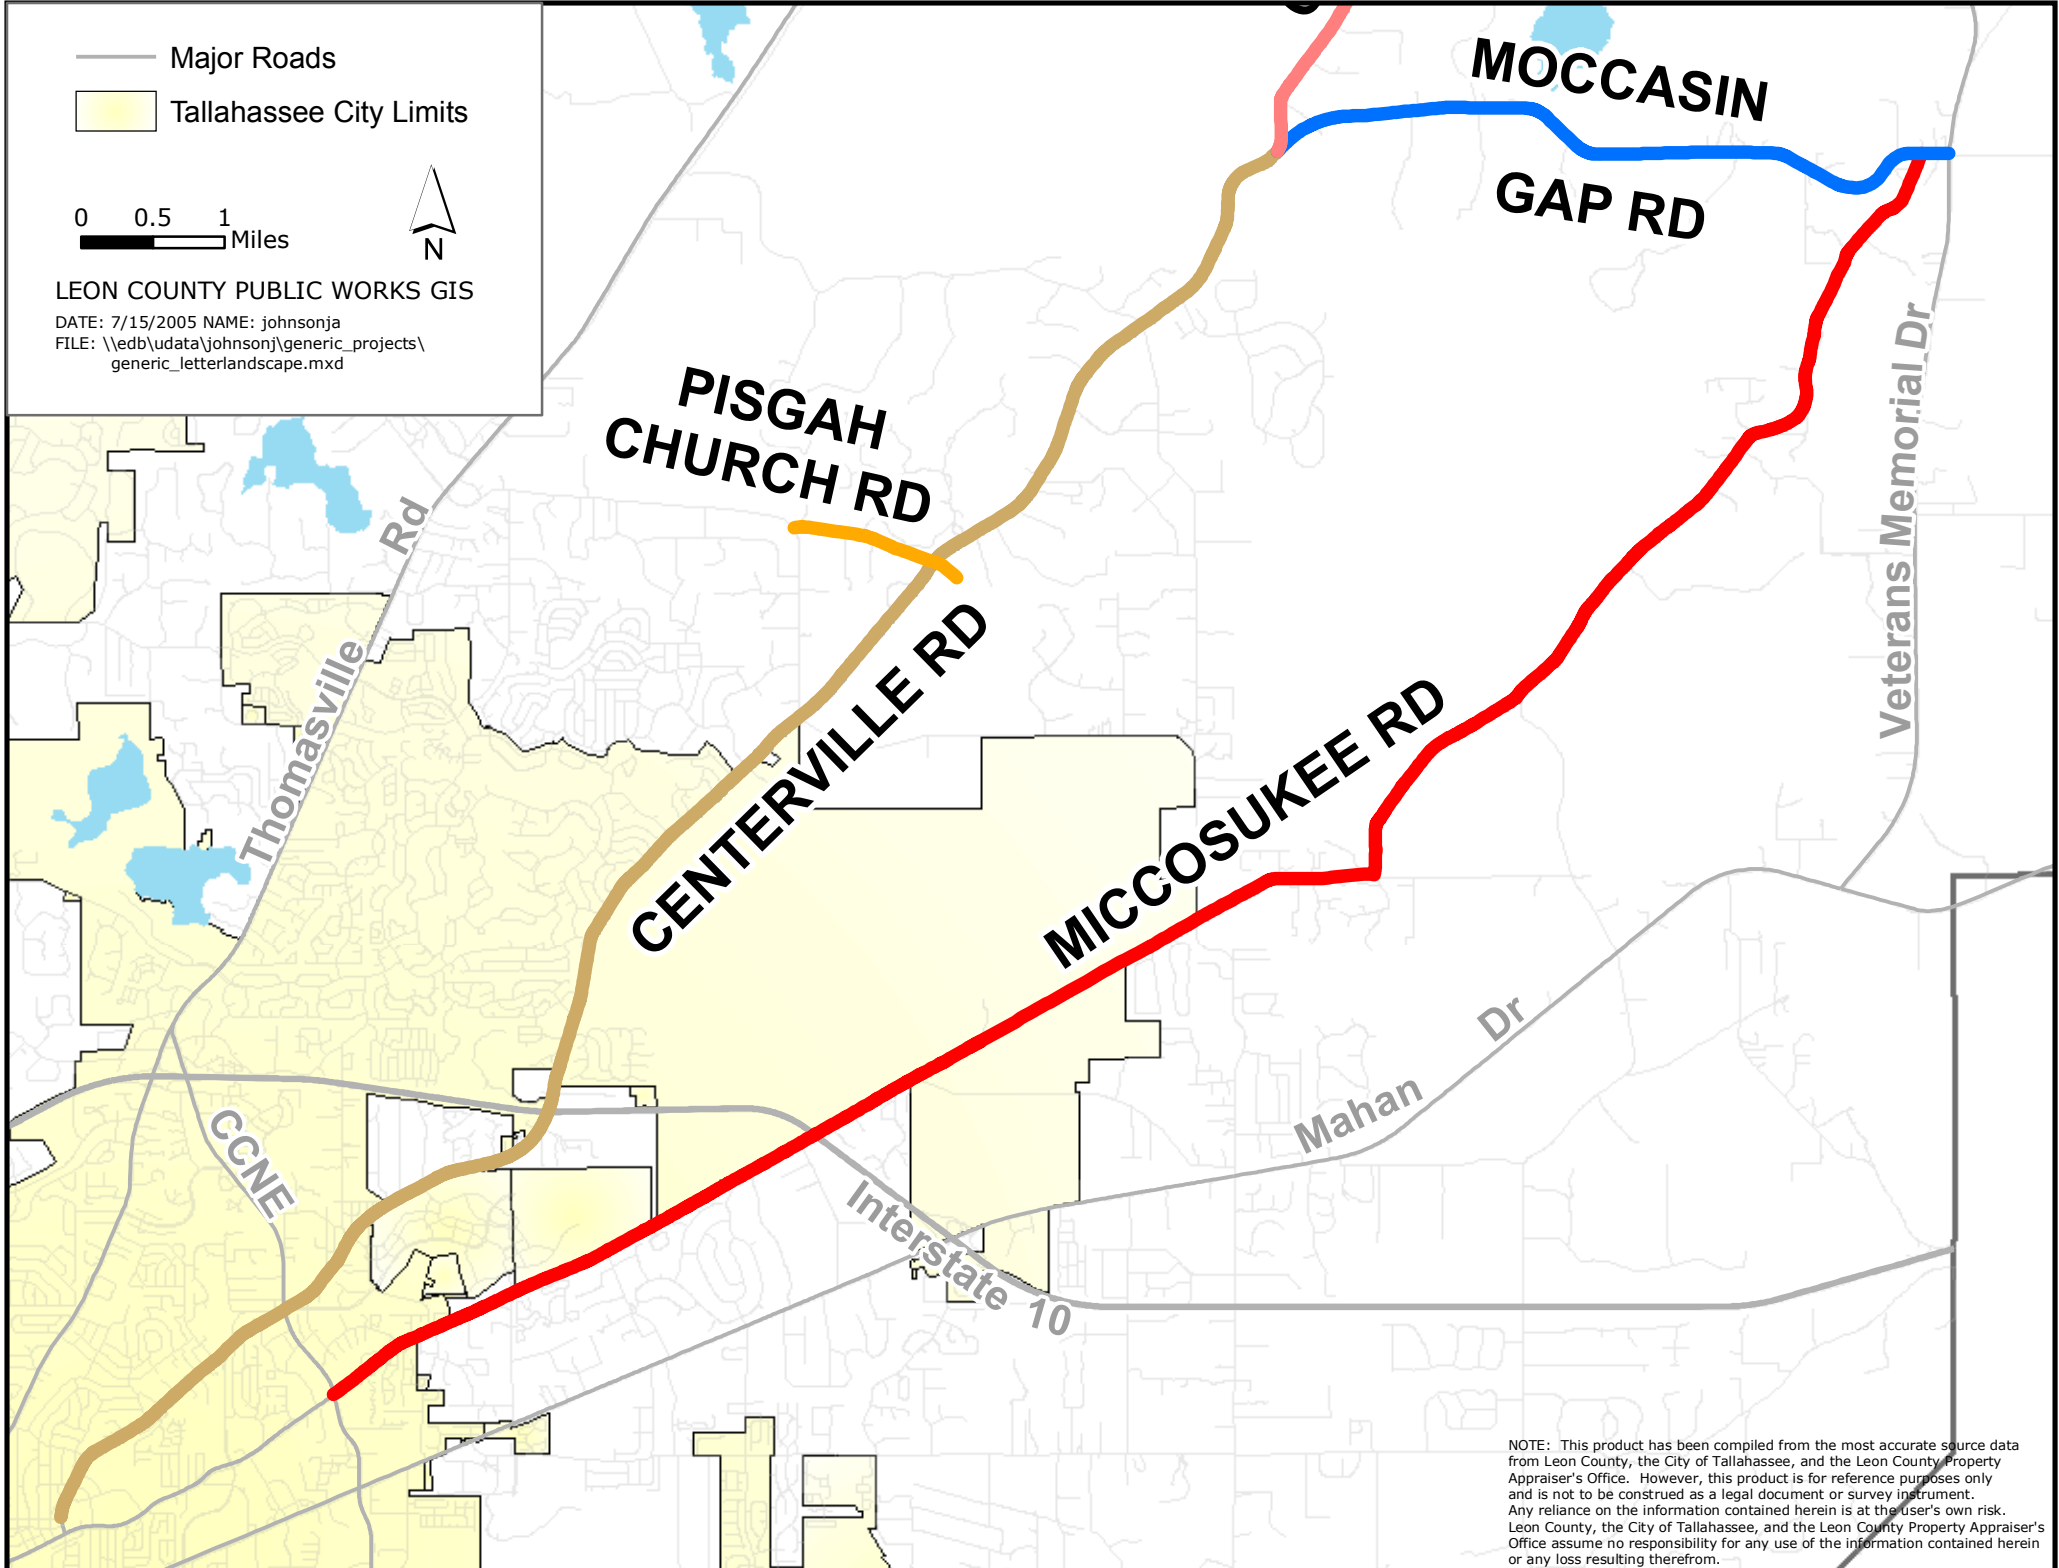

Major Roads

Tallahassee City Limits

0 0.5 1 Miles

LEON COUNTY PUBLIC WORKS GIS

DATE: 7/15/2005 NAME: johnsonja
FILE: \\eddb\udata\johnsonj\generic_projects\
generic_letterlandscape.mxd

NOTE: This product has been compiled from the most accurate source data from Leon County, the City of Tallahassee, and the Leon County Property Appraiser's Office. However, this product is for reference purposes only and is not to be construed as a legal document or survey instrument. Any reliance on the information contained herein is at the user's own risk. Leon County, the City of Tallahassee, and the Leon County Property Appraiser's Office assume no responsibility for any use of the information contained herein or any loss resulting therefrom.