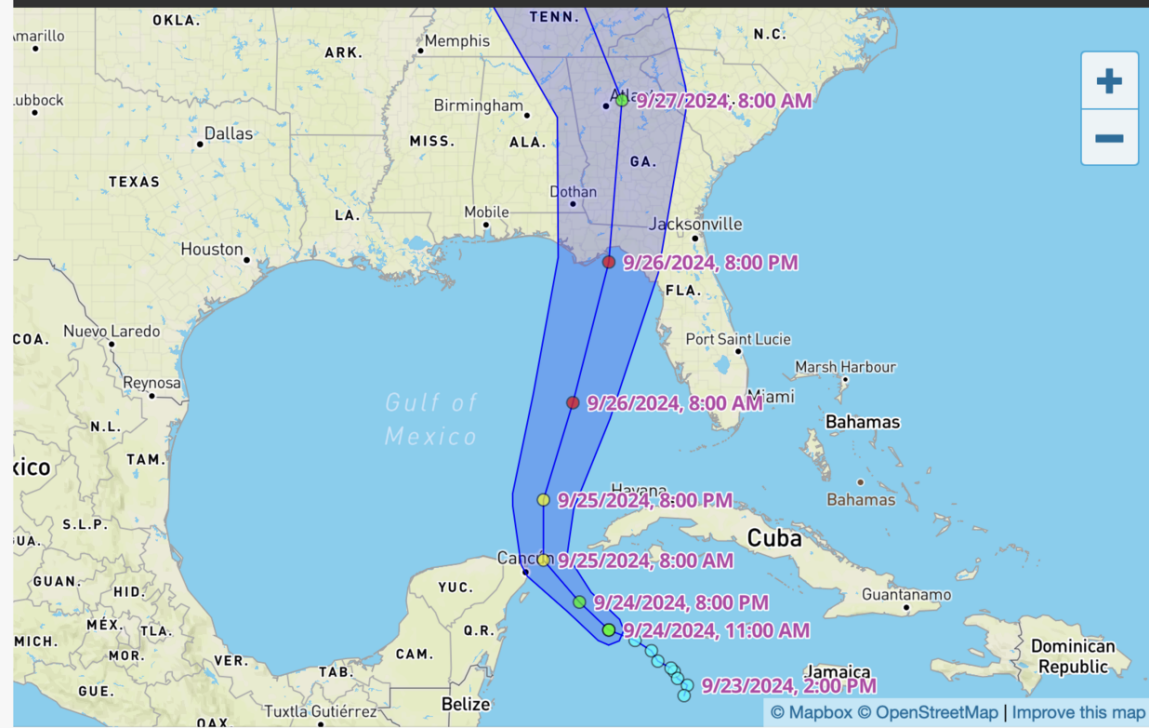

Tropical Storm (Hurricane) Helene Update as of 9/24 3pm

Dear Friend

At this moment, Tallahassee is under a Hurricane Watch, and we urge preparedness in the face of this powerful weather system. Tropical Storm Helene is expected to make landfall in the Big Bend area as a major hurricane. We can expect severe and destructive wind and driving rain in our area.

You can always call 2-1-1 for help, or call 850-606-3700 with questions to reach Leon County emergency operations staff.

Prepare now and be safe.

-David

Projected track as of 9/24 11 am

Tropical Storm Helene

11 AM EDT Tue Sep 24 2024
Position 19.5 N 84.3 W
Maximum Winds 40 mph Gusts 50 mph
Movement NW at 10 mph
Minimum Pressure 1000 mb

Storm Category

Tropical Depression	Tropical Storm	Category 1	Category 2	Category 3	Category 4	Category 5
< 39 mph	39-73 mph	74-95 mph	96-110 mph	111-129 mph	130-156 mph	157+ mph