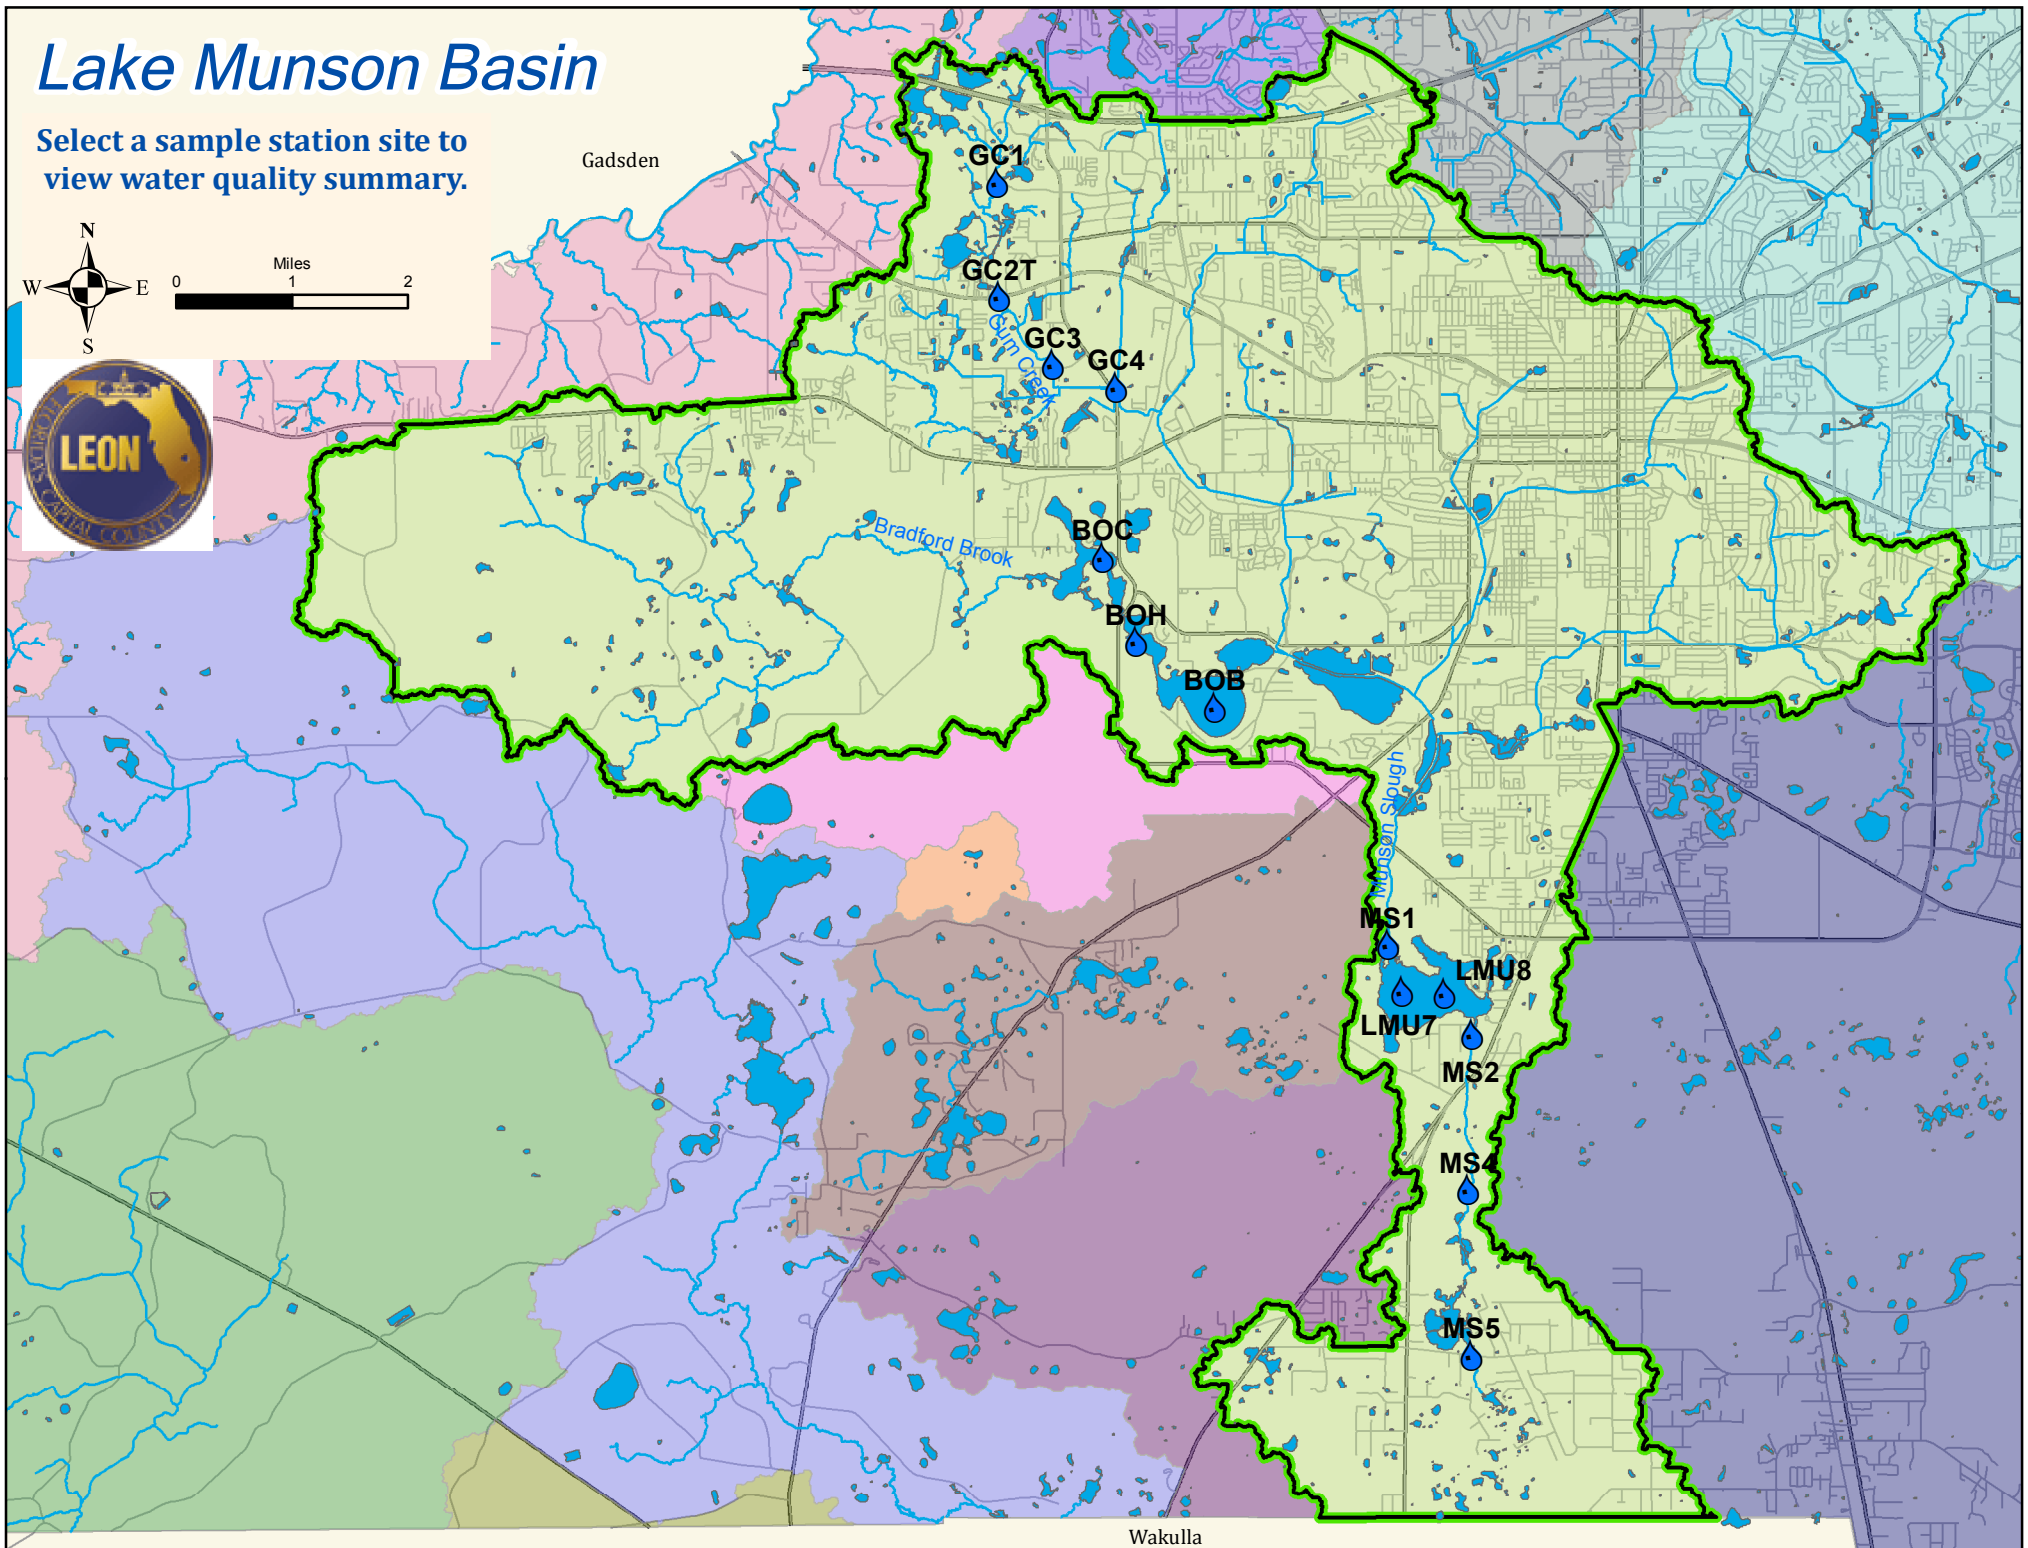

Lake Munson Basin

Select a sample station site to view water quality summary.

Gadsden

Wakulla