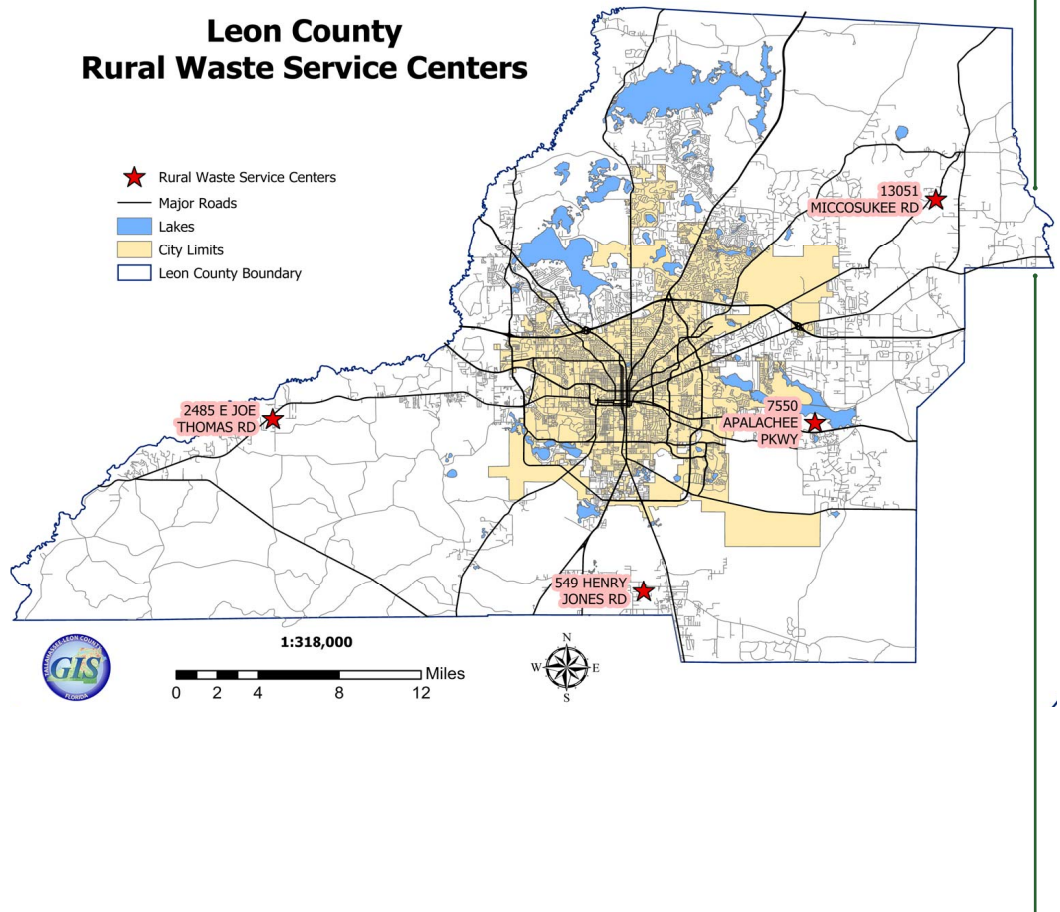

Rural Waste Service Centers

There are four Rural Waste Service Center locations available for residents of unincorporated Leon County. Disposal is free.

LOCATIONS

- ★ **Solid Waste Management Facility**
  7550 Apalachee Pkwy.
  Mon-Sat: 8 a.m. - 5 p.m.
  (850) 606-1800
- ★ **Woodville**
  549 Henry Jones Rd.
  Fri: 9 a.m. - 6 p.m.
  Sat & Sun: 9 a.m. - 5 p.m.
  (850) 488-9099
- ★ **Fort Braden**
  2485 East Joe Thomas Rd.
  Fri: 9 a.m. - 6 p.m.
  Sat & Sun: 9 a.m. - 5 p.m.
  (850) 488-9119
- ★ **Miccosukee**
  13051 Miccosukee Rd.
  Fri: 9 a.m. - 6 p.m.
  Sat & Sun: 9 a.m. - 5 p.m.
  (850) 922-0097

What are Rural Waste Centers?

Rural Waste Centers are solid waste sites for residents to bring household waste, recycling, bulk items, yard waste, and limited household hazardous waste. (Waste disposal is limited to one level pickup truck load or equivalent, per customer, per day.)

To learn more call Leon County Solid Waste Management at **(850) 606-1824** or go to LeonCountyFL.gov/RWSC.